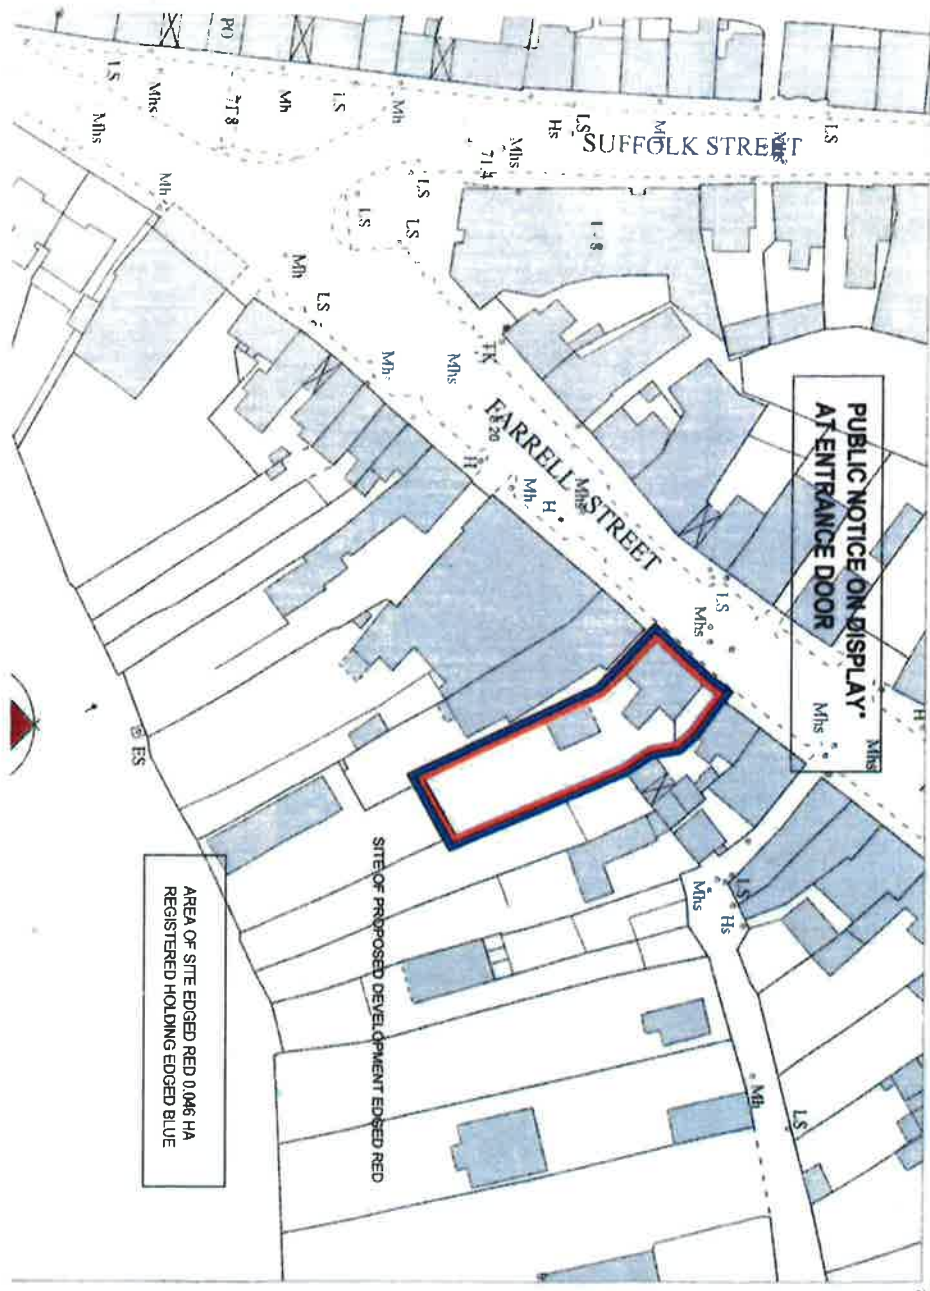

Ordnance Survey Ireland Licence No. AU00033303
© Ordnance Survey Ireland Government of Ireland

Urban PLACE Map

1988-1991
2016
1988

274153
239712

ITM CENTRE PT. COORDS
673971.775644

DESCRIPTION

MAP SHEETS

1:1000
2310-02
2310-15