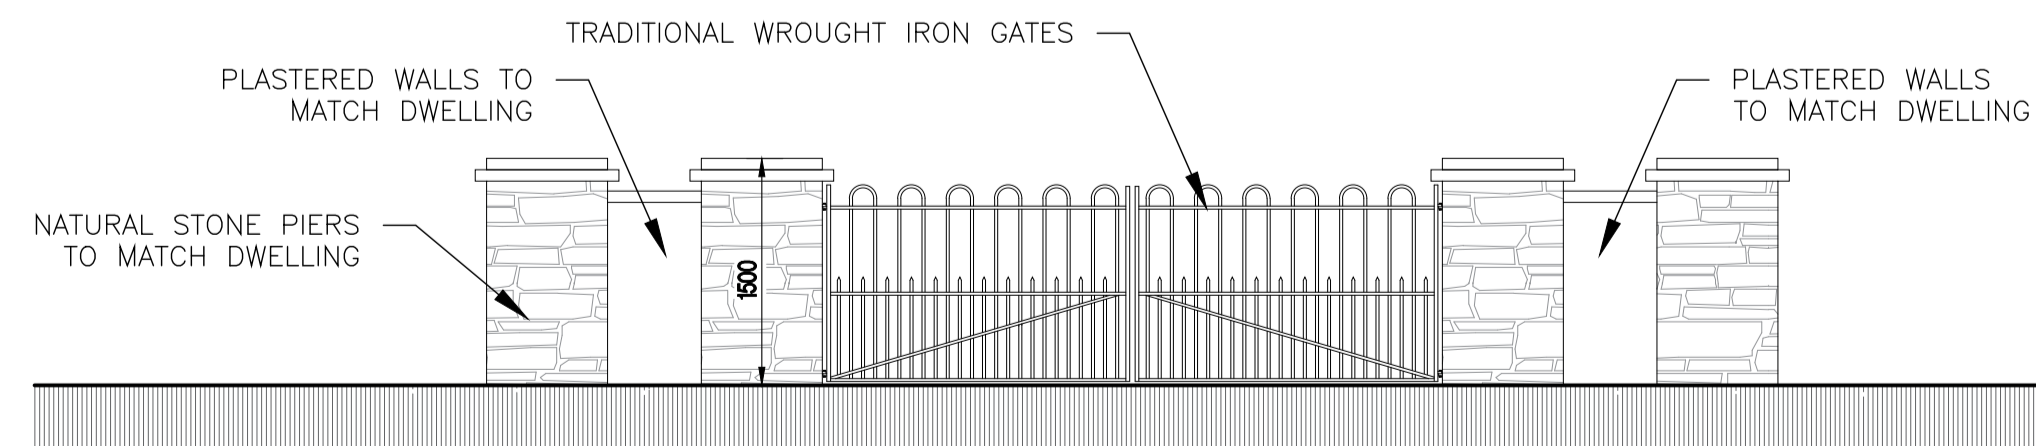

LANDSCAPING LEGEND		
DESCRIPTION	SYMBOL	INFO
Fagus sylvatica (Beech)		Height at planting - 1.5-1.8 m Height at maturity - 6.5m /7m Age to maturity - 8 / 10 years
Acer Campestre (Field Maple)		Height at planting - 2.50m Height at maturity - 9m / 12m Age to maturity - 10/ 12 years
Acer Platanoides (Maple)		Height at maturity - 6m / 8m Age to maturity - 10/ 12 years
Existing Trees / Hedges To Be Removed		
Crateagus Monogyan (Hawthorn Hedging)		Height at planting - 0.6m / 0.9m Height at maturity - 3.0m / 3.5m Age to maturity - 6 / 7 years
Existing Native Trees and Hedging		
Grassed Area		
Tarmac Roadway		

Townland: Kilnacranfy, Co. Monaghan
O.S Map Sheet: XXVIII-VII
ITM: E 687368, N 810994
OSI Licence: AU0007623
Area: 1.00 Acres or 0.404 Hectares
Site Outlined in Red