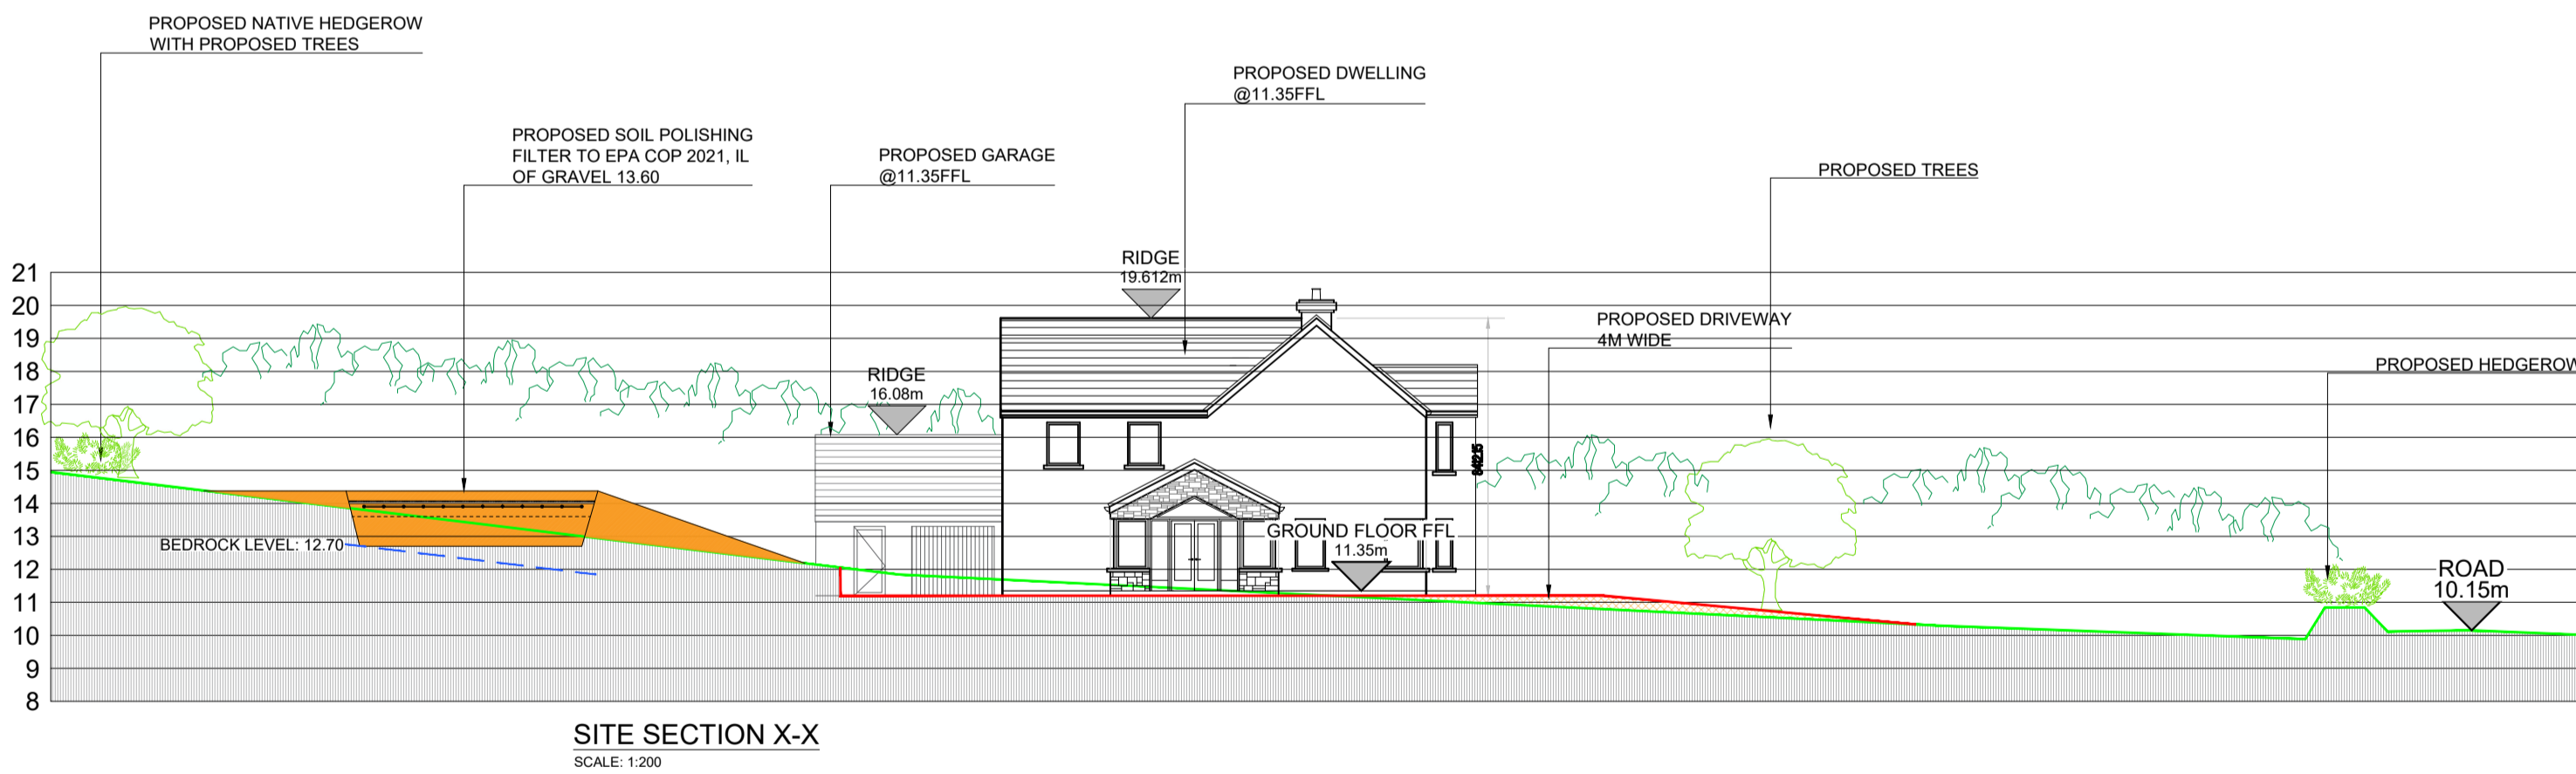

LANDSCAPING LEGEND		
DESCRIPTION	SYMBOL	INFO
Fagus sylvatica (Beech)		Height at planting - 1.5-1.8 m Height at maturity - 6.5m /7m Age to maturity - 8 / 10 years
Acer Campestre (Field Maple)		Height at planting - 2.50m Height at maturity - 9m / 12m Age to maturity - 10/ 12 years
Acer Platanoides (Maple)		Height at maturity - 6m / 8m Age to maturity - 10/ 12 years
Existing Trees / Hedges To Be Removed		
Crateagus Monogyan (Hawthorn Hedging)		Height at planting - 0.6m / 0.9m Height at maturity - 3.0m / 3.5m Age to maturity - 6 / 7 years
Existing Native Trees and Hedging		
Grassed Area		
Tarmac Roadway		

Townland: Kilnacranfy, Co. Monaghan
O.S Map Sheet: XXVIII-VII
ITM: E 687368, N 810994
OSI Licence: AU0007623
Area: 1.00 Acres or 0.404 Hectares
Site Outlined in Red