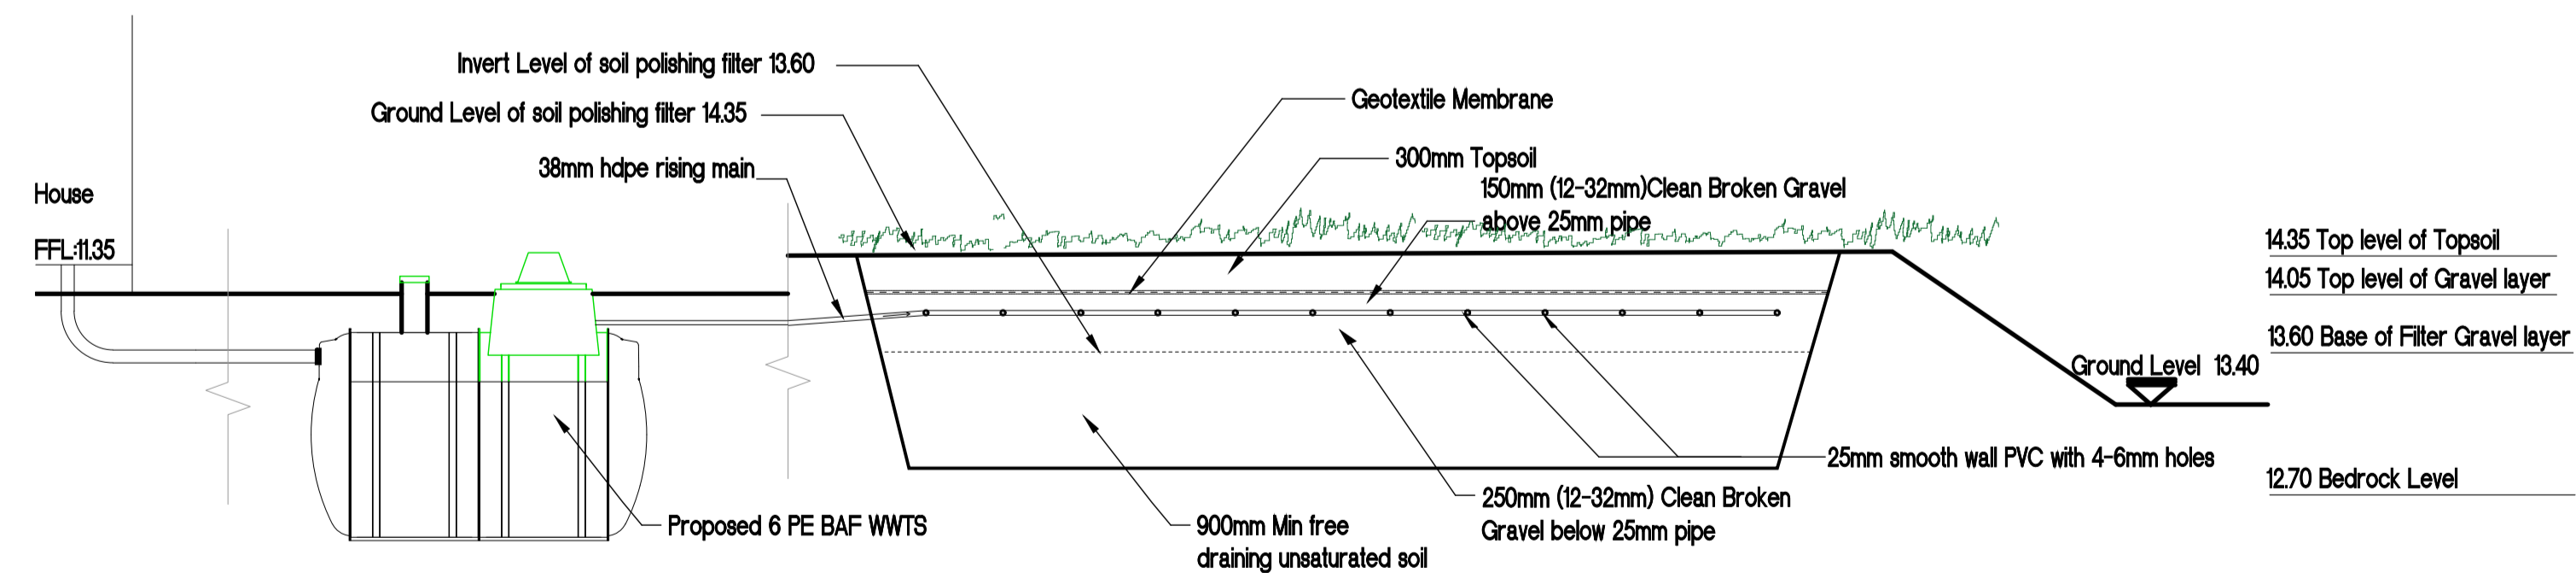

LANDSCAPING LEGEND		
DESCRIPTION	SYMBOL	INFO
Fagus sylvatica (Beech)		Height at planting - 1.5-1.8 m Height at maturity - 6.5m /7m Age to maturity - 8 / 10 years
Acer Campestre (Field Maple)		Height at planting - 2.50m Height at maturity - 9m / 12m Age to maturity - 10/ 12 years
Acer Platanoides (Maple)		Height at maturity - 6m / 8m Age to maturity - 10/ 12 years
Existing Trees / Hedges To Be Removed		
Crateagus Monogyan (Hawthorn Hedging)		Height at planting - 0.6m / 0.9m Height at maturity - 3.0m / 3.5m Age to maturity - 6 / 7 years
Existing Native Trees and Hedging		
Grassed Area		
Tarmac Roadway		

Townland: Kilnacranfy, Co. Monaghan
O.S Map Sheet: XXVIII-VII
ITM: E 687368, N 810994
OSI Licence: AU0007623
Area: 1.00 Acres or 0.404 Hectares
Site Outlined in Red