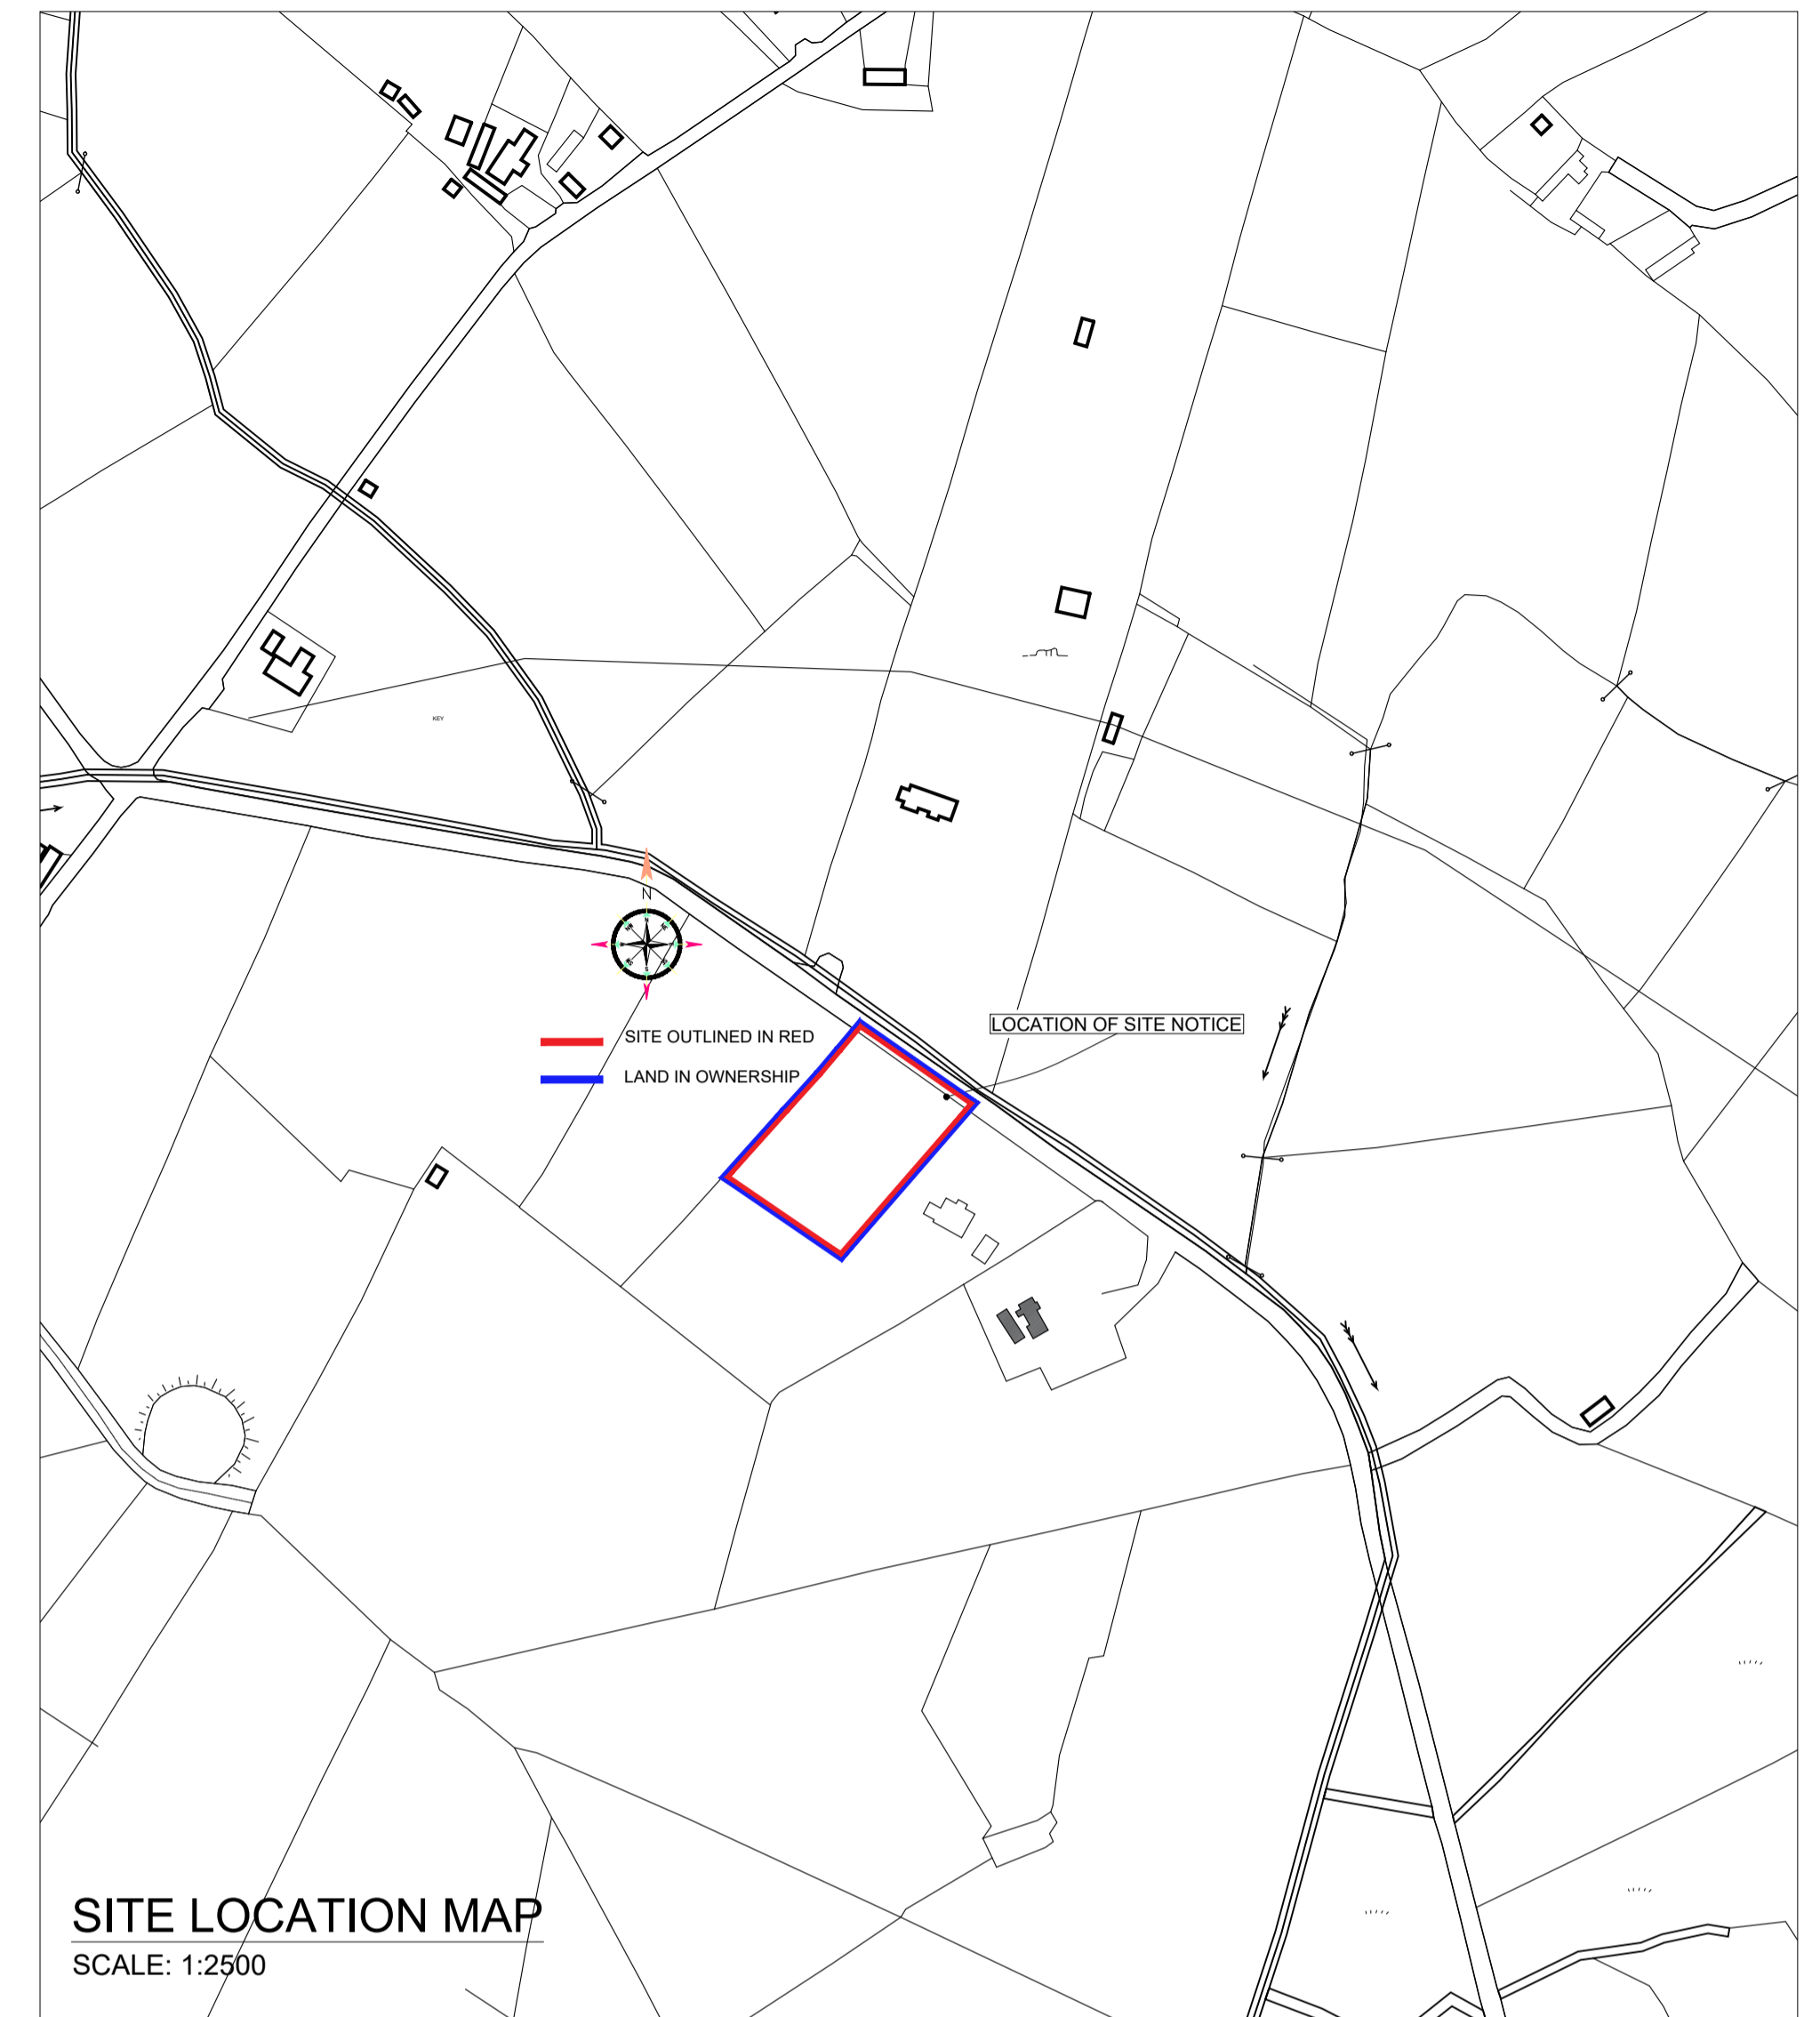

LANDSCAPING LEGEND		
DESCRIPTION	SYMBOL	INFO
Fagus sylvatica (Beech)		Height at planting - 1.5-1.8 m Height at maturity - 6.5m /7m Age to maturity - 8 / 10 years
Acer Campestre (Field Maple)		Height at planting - 2.50m Height at maturity - 9m / 12m Age to maturity - 10/ 12 years
Acer Platanoides (Maple)		Height at maturity - 6m / 8m Age to maturity - 10/ 12 years
Existing Trees / Hedges To Be Removed		
Crateagus Monogyan (Hawthorn Hedging)		Height at planting - 0.6m / 0.9m Height at maturity - 3.0m / 3.5m Age to maturity - 6 / 7 years
Existing Native Trees and Hedging		
Grassed Area		
Tarmac Roadway		

Townland: Kilnacranfy, Co. Monaghan
O.S Map Sheet: XXVIII-VII
ITM: E 687368, N 810994
OSI Licence: AU0007623
Area: 1.00 Acres or 0.404 Hectares
Site Outlined in Red