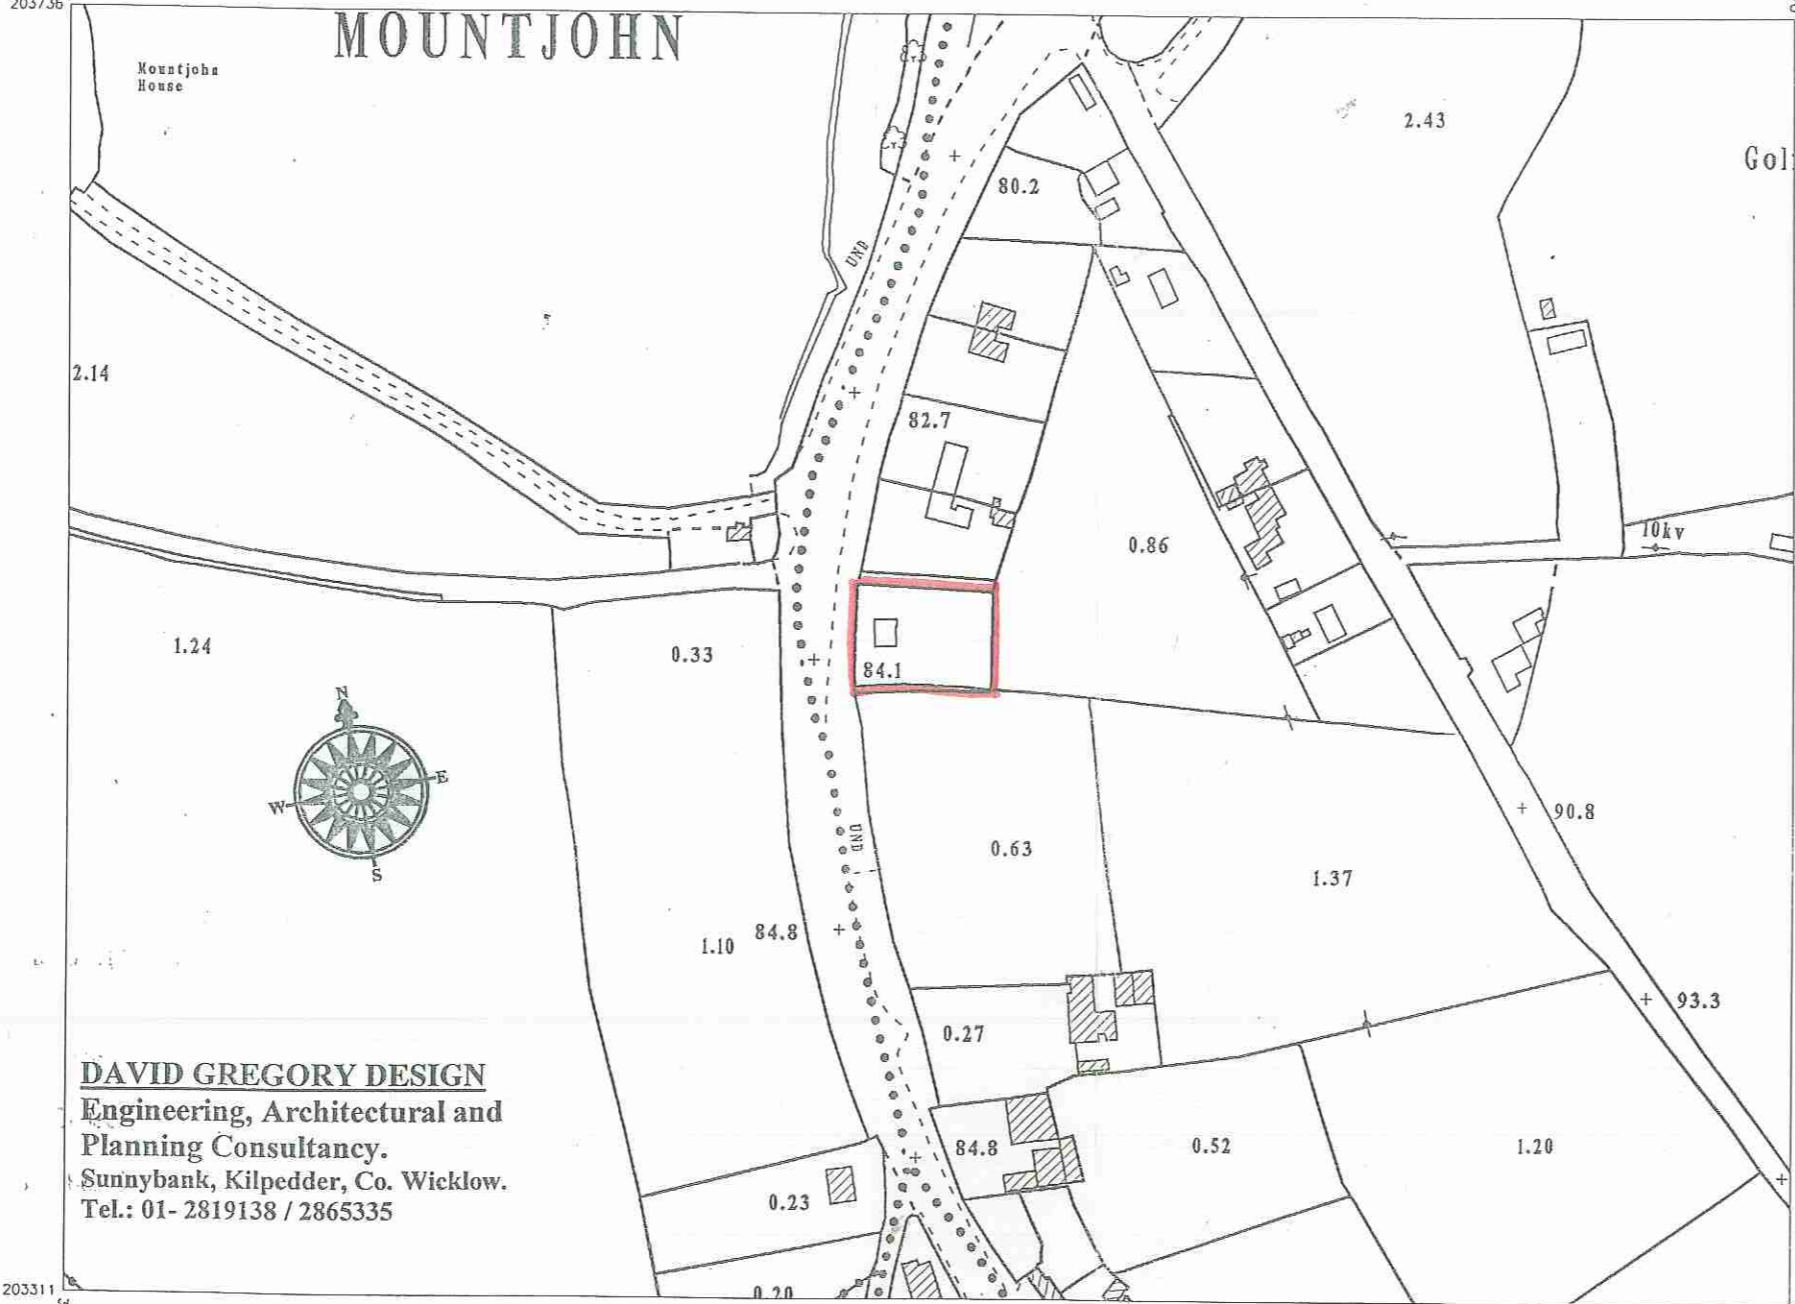

Surveyed 2000 - 2000
Revised 0
Levelled 0

Rural PLACE Map

DAVID GREGORY DESIGN
Engineering, Architectural and
Planning Consultancy.
Sunnybank, Kilpedder, Co. Wicklow.
Tel.: 01-2819138 / 2865335

Scale: - 1:2500
Scála: - 1:2500

Plot Ref. No. 38305_1_6
Plot Date 27-OCT-2005

DESCRIPTION

MAP SCALES

1:2500
3847-B 3847-D

Printed by the National Map Centre,
34 Aungier Street Dublin 2
On behalf of Ordnance Survey Ireland
Sárlonn stáilgeadh neamhúdartha cóipcheart
Shuirbhíocht Ordánais Éireann agus
Rialtas na hÉireann.
Unauthorised reproduction infringes Ordnance
Survey Ireland and Government of Ireland
copyright.

© Suirbhíocht Ordánais Éireann, 2003
© Ordnance Survey Ireland, 2003

Drg. No. A11