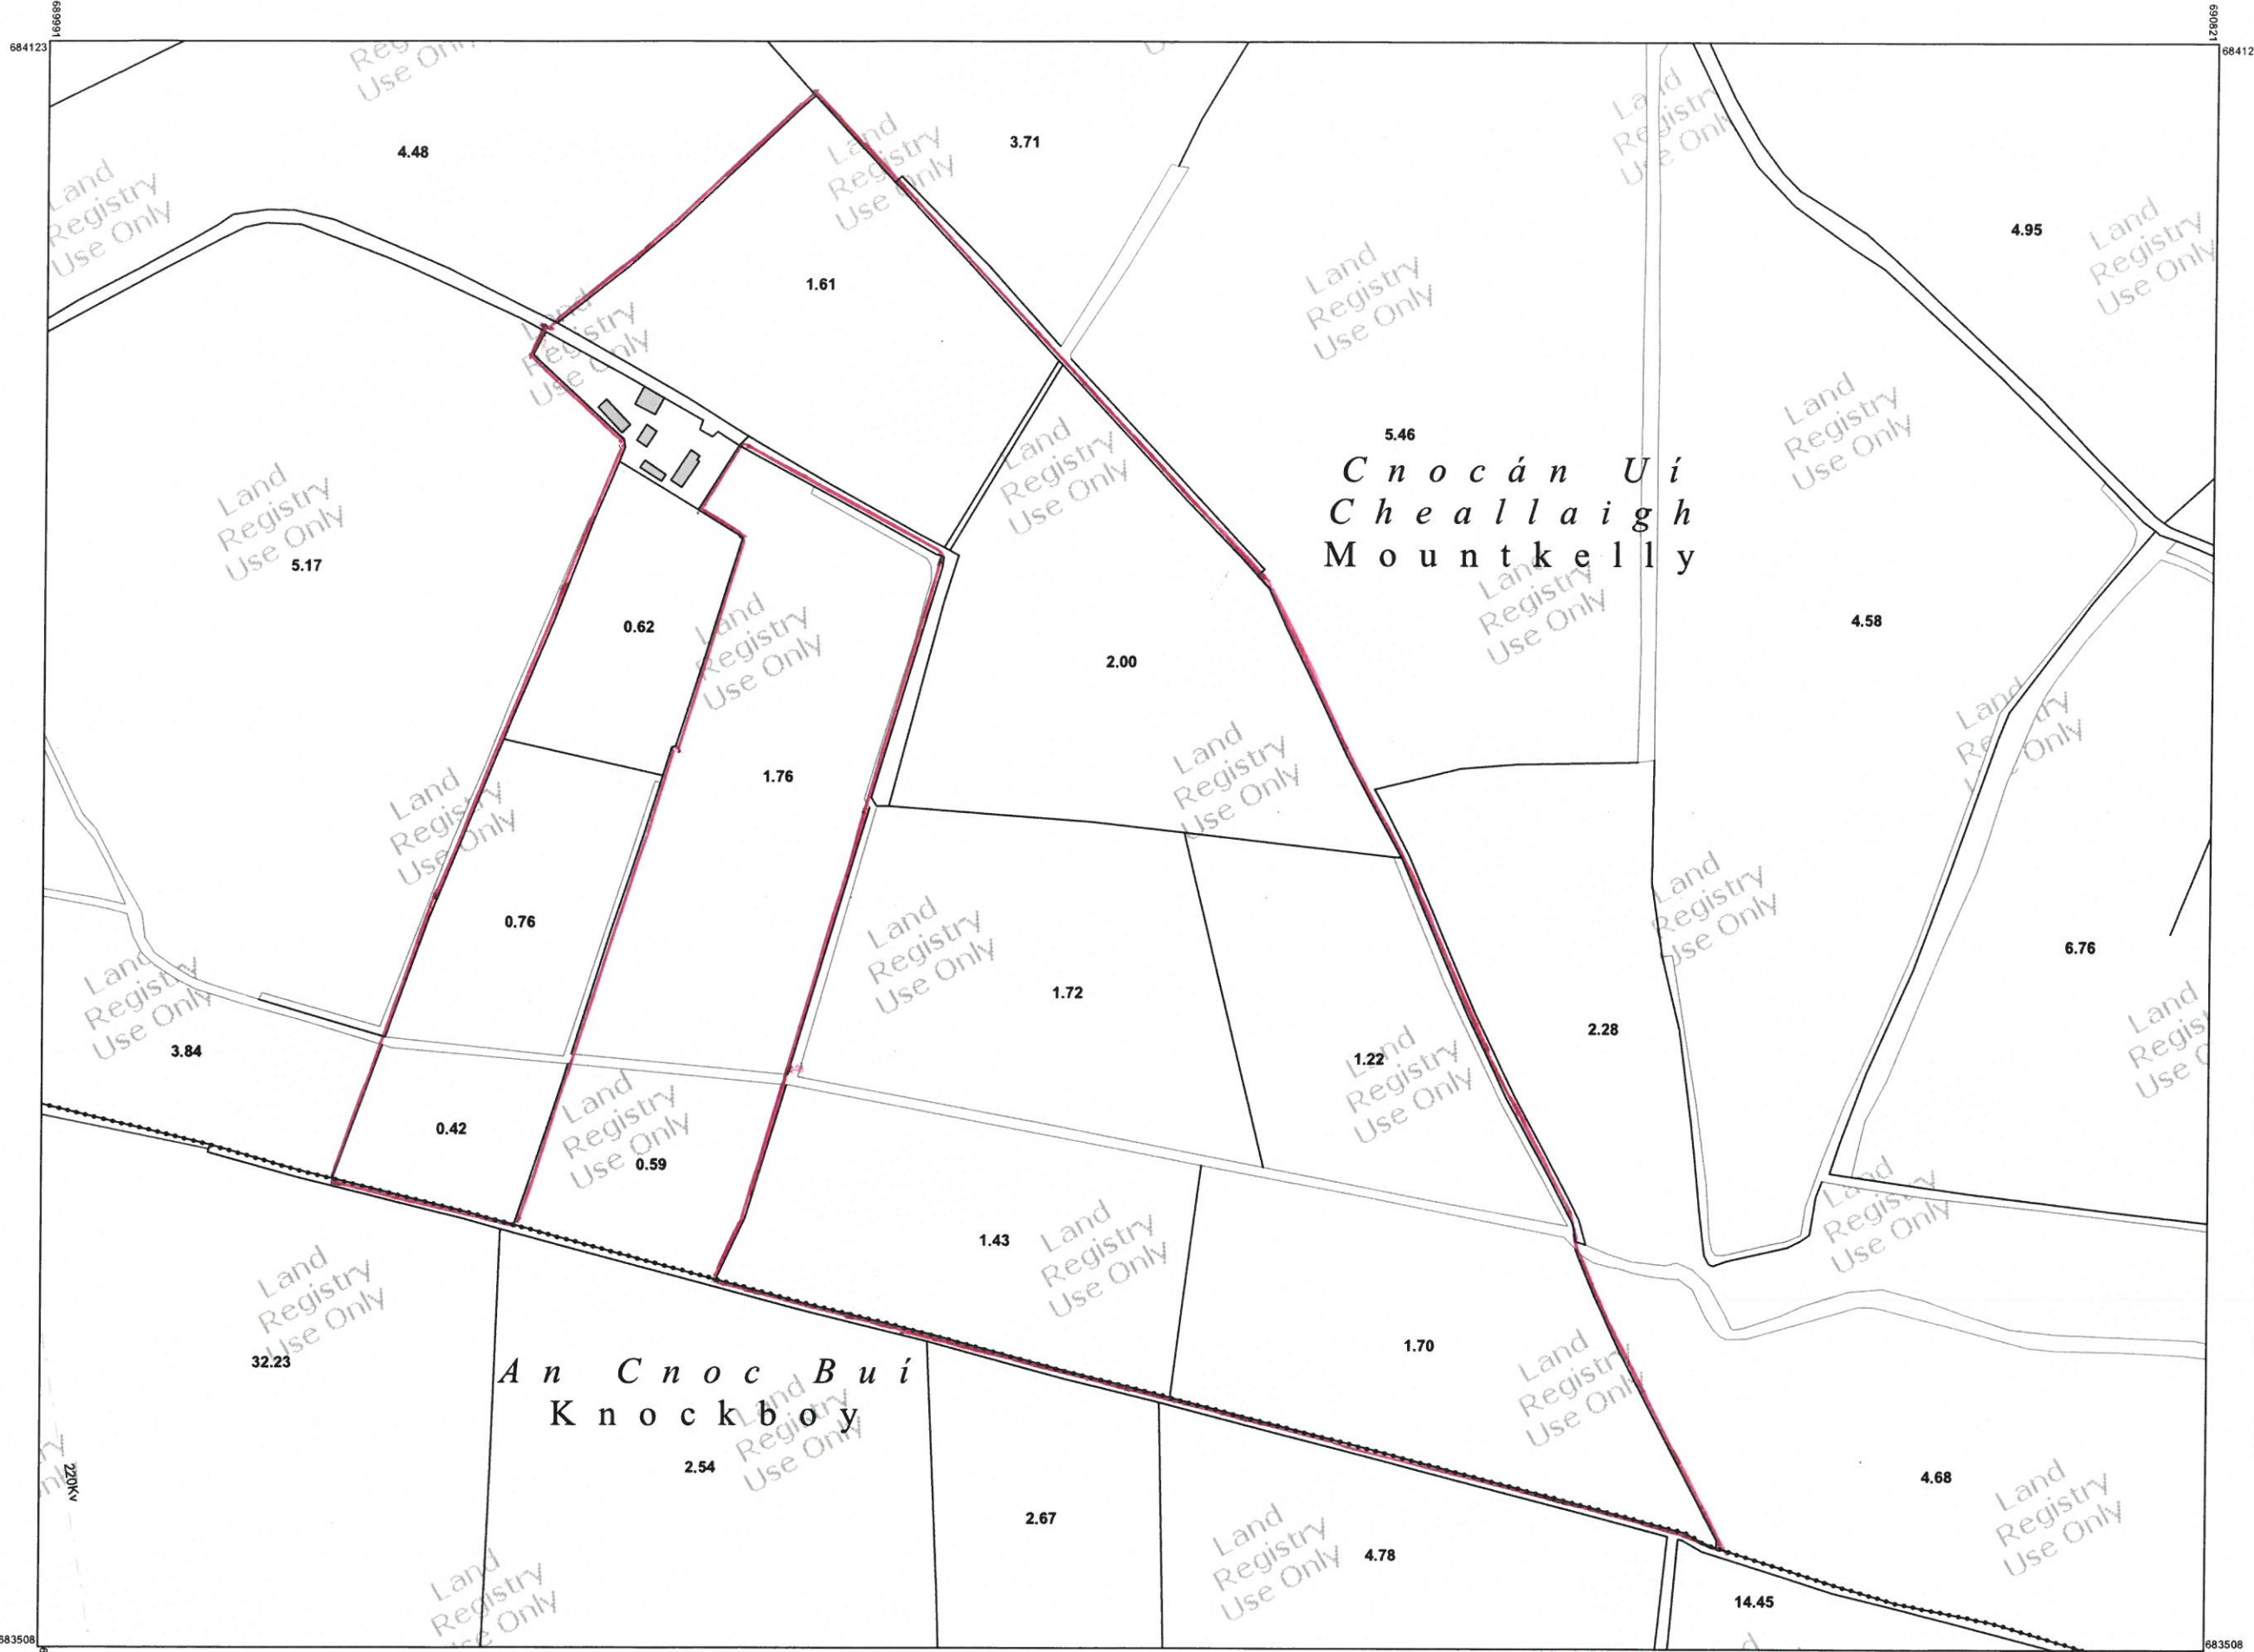

Land Registry Compliant Map

Tailte
Éireann

CENTRE COORDINATES:
ITM 690406,683816

PUBLISHED:
15/07/2024

ORDER NO.:
50410872_1

MAP SERIES:
1:5,000
1:5,000

MAP SHEETS:
4187
4245

COMPILED AND PUBLISHED BY:
Tailte Éireann,
Phoenix Park,
Dublin 8,
Ireland.
D08F6E4

The representation on this map of a road, track or footpath is not evidence of the existence of a right of way.

This topographic map does not show legal property boundaries, nor does it show ownership of physical features.

©Tailte Éireann, 2024.
All rights reserved.

OUTPUT SCALE: 1:2,500

CAPTURE RESOLUTION:
The map objects are only accurate to the resolution at which they were captured. Output scale is not indicative of data capture scale. Further information is available at: www.tailte.ie; search 'Capture Resolution'

LEGEND:
To view the legend visit www.tailte.ie and search for 'Large Scale Legend'