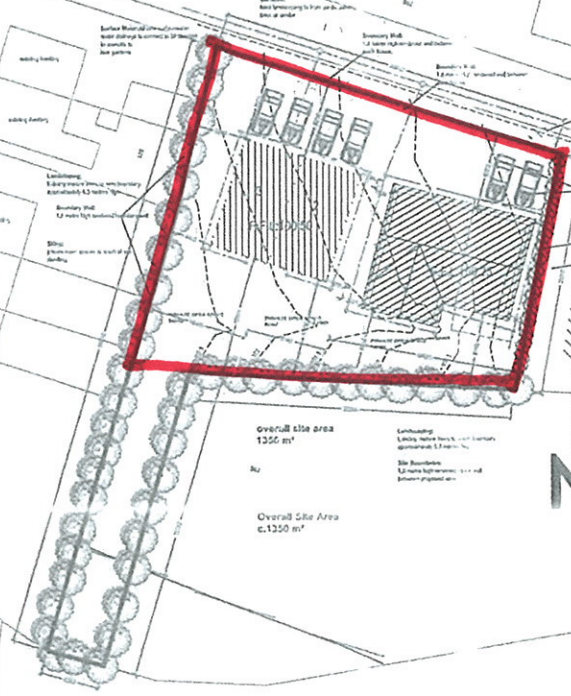

# VARTRY HEIGHTS

Site Notice

VARTRY HEIGH

Overall site area  
1355 m<sup>2</sup>

Overall Site Area  
c.1350 m<sup>2</sup>