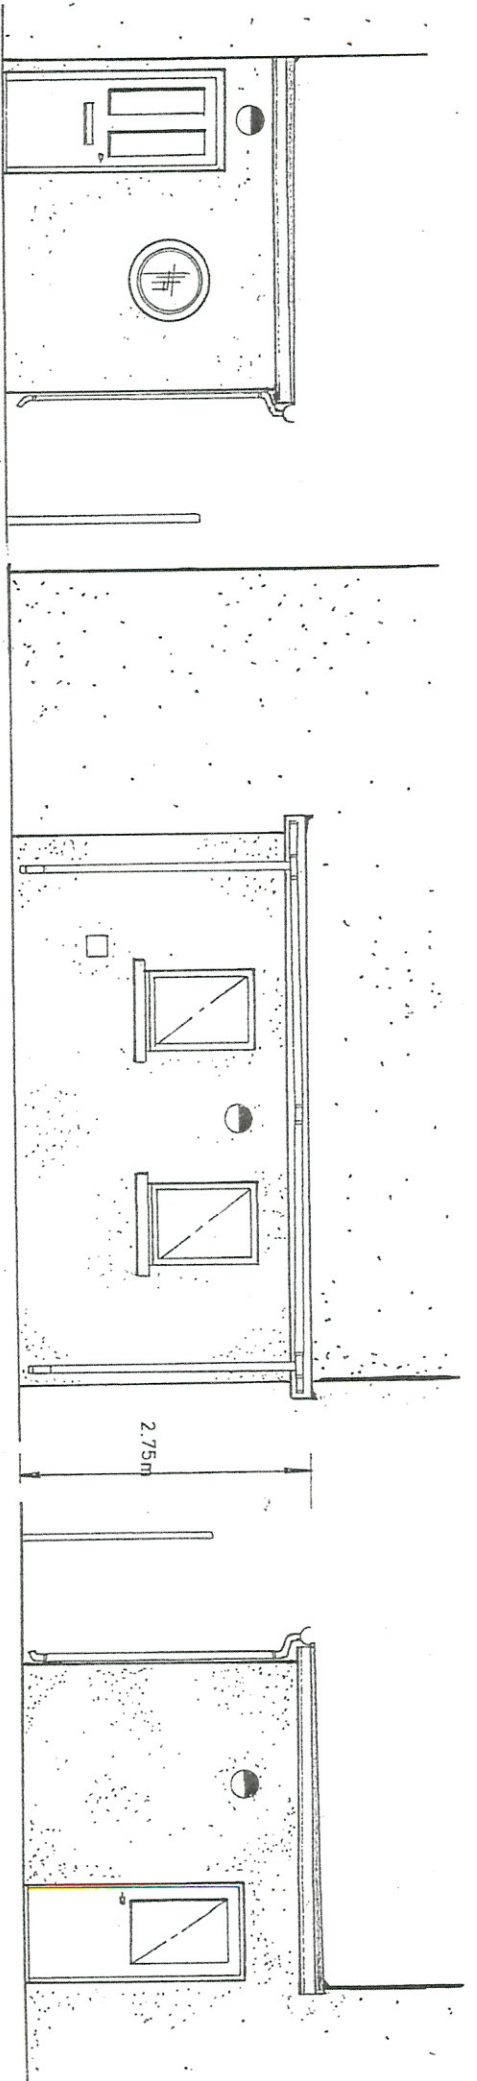

**SIDE EXTENSION TO
4 DALY'S TERRACE,
KILLEAGH,
CO. CORK.**

SITE LAYOUTS

Drawn: *Zan Crotty* Date: *SEPT. 2011*
 Scales: 1:250, 1:100

NOTE: LEVELS DEDUCED FROM O.S. 6299-C

Front Elev.

Side View

Rear Elev.

SIDE EXTENSION TO
4 DALY'S TERRACE

KILLEAGH

Co. CORK.

ELEVATIONS & PLAN

Drawn: *Don Callan* Date: *Sept. 2011*

Scale: 1:50