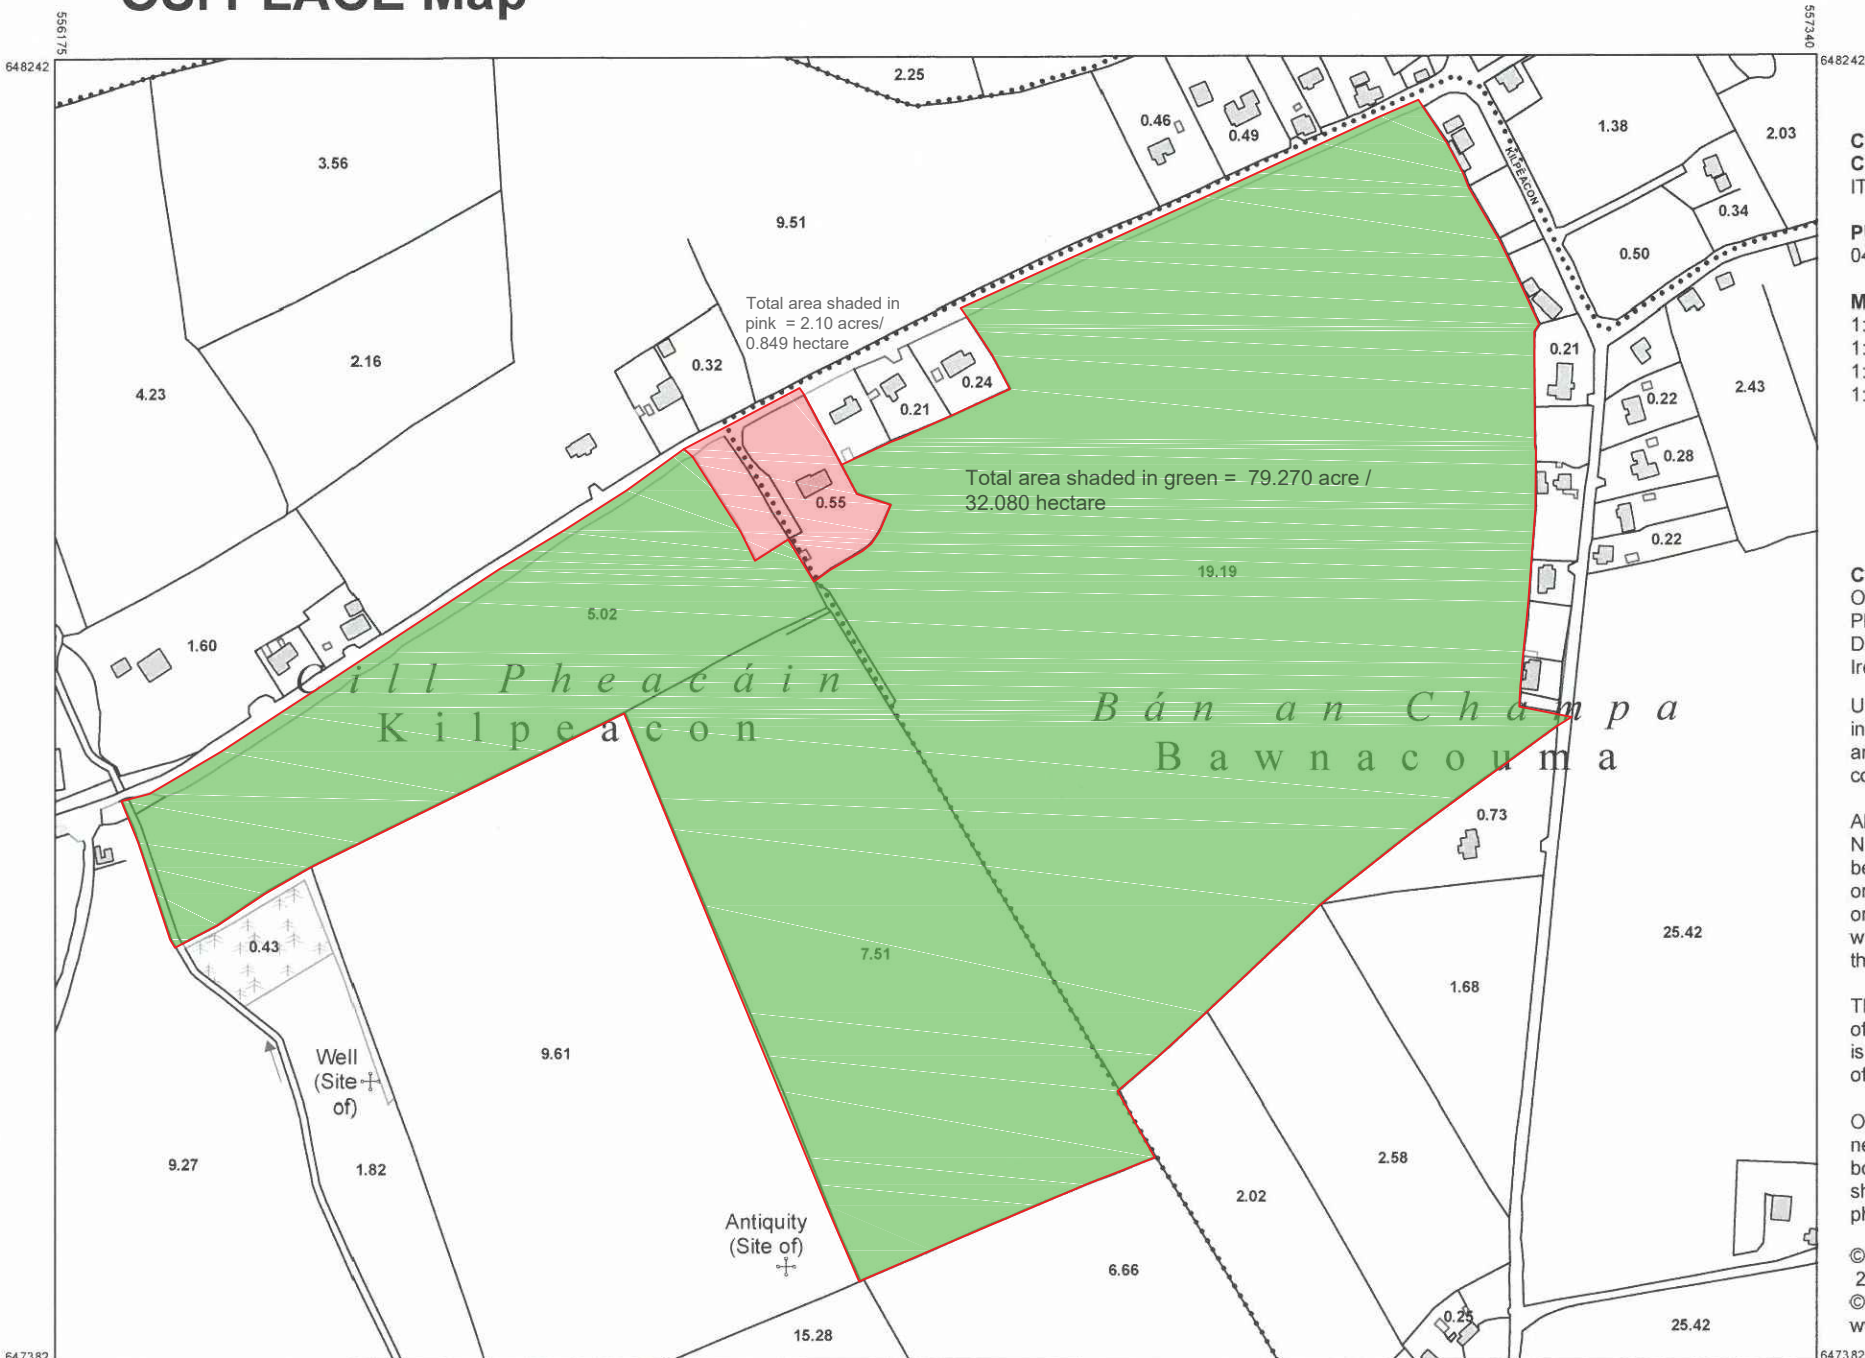

# OSi PLACE Map

**CENTRE COORDINATES:**  
ITM 556758,647812

**PUBLISHED:** 04/08/2021  
**ORDER NO.:** 50211220\_1

**MAP SERIES:** 1:5,000, 1:2,500, 1:5,000, 1:2,500  
**MAP SHEETS:** 4866, 4866-C, 4928, 4928-A

The representation on this map of a road, track or footpath is not evidence of the existence of a right of way.

Ordnance Survey maps never show legal property boundaries, nor do they show ownership of physical features.

© Suirbhéireacht Ordanáis Éireann, 2021  
© Ordnance Survey Ireland, 2021  
[www.osi.ie/copyright](http://www.osi.ie/copyright)

**LEGEND:**  
<http://www.osi.ie>;  
search 'Large Scale Legend'

**OUTPUT SCALE:** 1:5,000

**CAPTURE RESOLUTION:**  
The map objects are only accurate to the resolution at which they were captured. Output scale is not indicative of data capture scale. Further information is available at: <http://www.osi.ie>, search 'Capture Resolution'