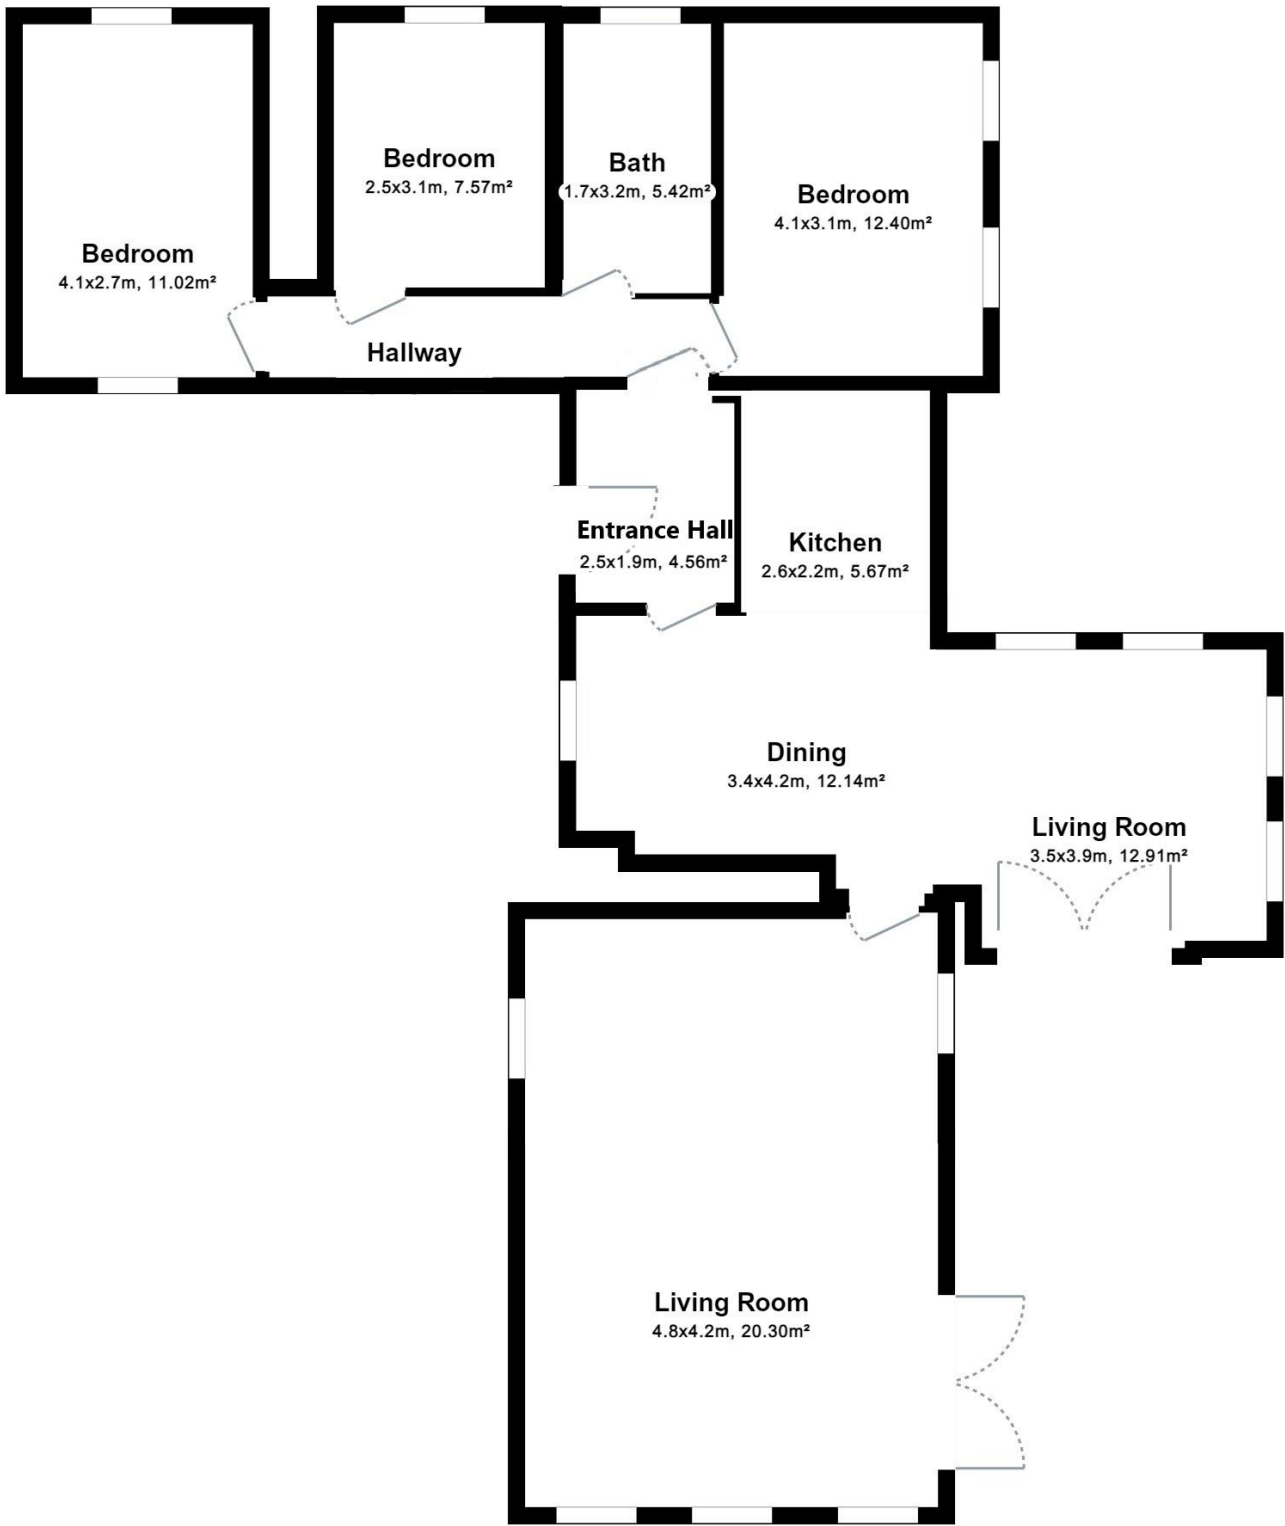

## Accommodation

Entrance Hallway 5'07 x 7'05 (1.54 x 2.2)

Dining Area 15'08 x 9'04 (4.6 x 2.8)

Kitchen 7' x 7'04 (2.1 x 2.2)

Living Area 12'02 x 12'08 (3.7 x 3.7)

Sitting Room 20'06 x 15' (6.1 x 4.6)

Hallway (beds) 17'05 x 3'01 (5.2 x 0.92)

Bedroom 1 15' x 9'04 (4.6 x 2.7)

Bedroom 2 11'04 x 9' (3.4 x 2.7)

Bathroom 11'06 x 6' (3.4 x 1.8)

Bedroom 3 13' x 9'9 (4 x 2.8)

## Features

- ✓ 0.17 Ha / 0.42 Acres
- ✓ Lawns Front and Rear
- ✓ Patio Area off Kitchen/Dining
- ✓ Solid Fuel Stove Dining Room & Sittingroom
- ✓ Staire to Attic - fully floored

## Location

- ✓ Lovely Rural Location
- ✓ 5.7km Ballyragget
- ✓ 13.85km Abbeyleix
- ✓ 8.3km Durrus

*Floor Plans (For Illustration Purposes Only - measurements may be inaccurate!)*

Kindly note that any negotiations respecting the above property are conducted through us. We do not hold ourselves responsible in any way for inaccuracy, but will take every care in preparing particulars. All offers are subject to the property being unsold, let or withdrawn. The above may be seen by appointment only. Any reasonable offer will be submitted to the owner for consideration. If the property does not interest you, kindly advise us as to your exact requirements.