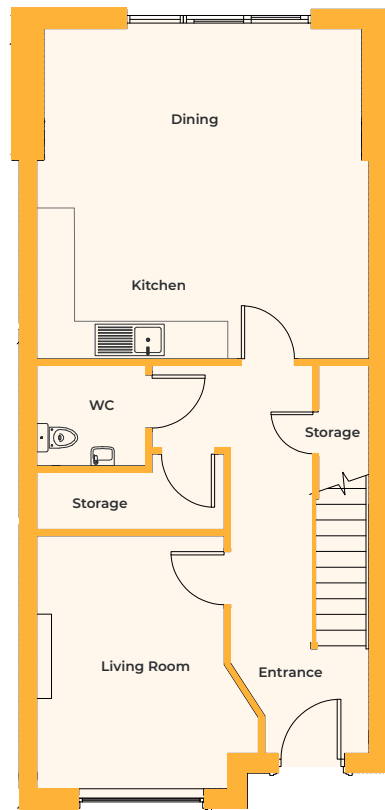

# House Type B

3 Bedroom Mid Terrace (Approx 1,237 sq ft)

No. : 5

## Royal Canal Walk

Enfield, Co.Meath

GROUND FLOOR

FIRST FLOOR

FRONT ELEVATION