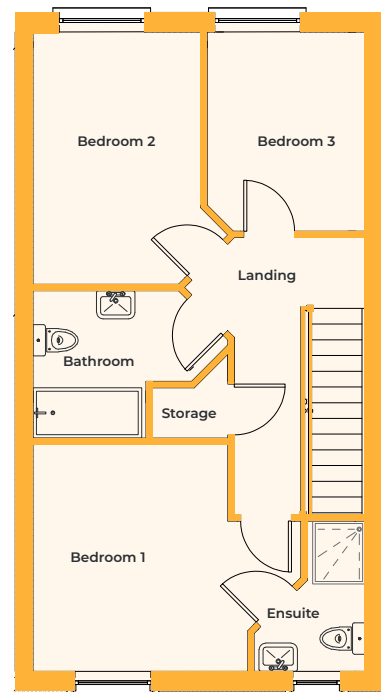

# House Type B

3 Bedroom Mid Terrace (Approx 1,237 sq ft)

No. : 5

## Royal Canal Walk

Enfield, Co.Meath

GROUND FLOOR

FIRST FLOOR

FRONT ELEVATION