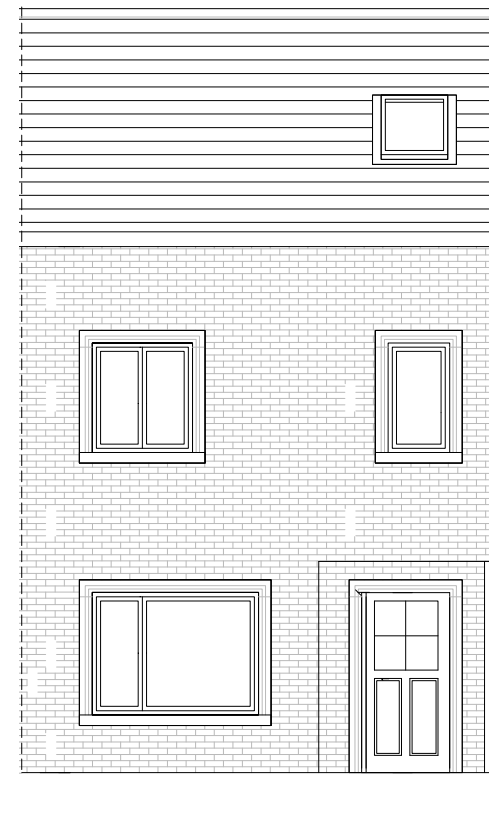

# House Type B

3 Bedroom Mid Terrace (Approx 1,237 sq ft)

No. : 5

## Royal Canal Walk

Enfield, Co.Meath

GROUND FLOOR

FIRST FLOOR

FRONT ELEVATION