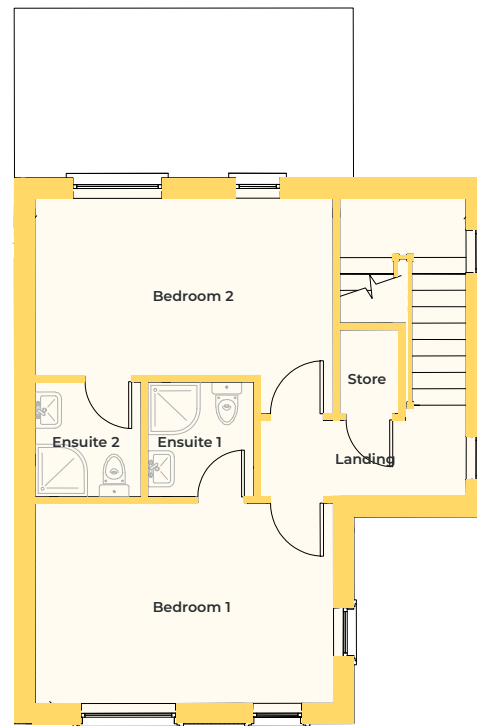

House Type F

2 Bedroom End of Terrace (Approx 1,071 sq ft)

No. : 13

Royal Canal Walk

Enfield, Co.Meath

GROUND FLOOR

FIRST FLOOR

FRONT ELEVATION