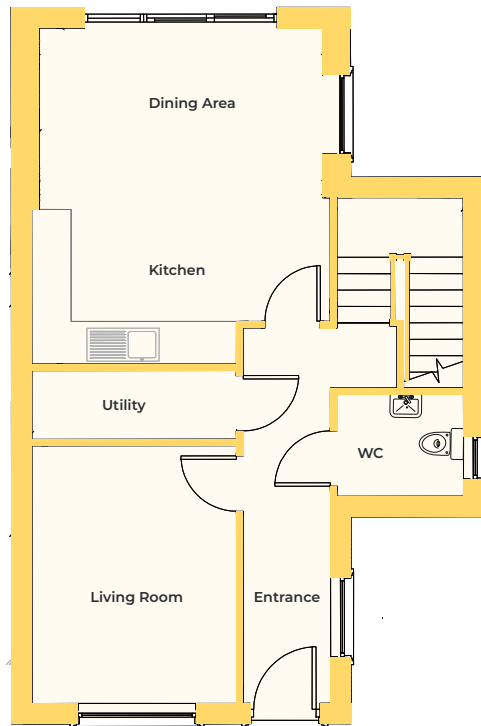

House Type F

2 Bedroom End of Terrace (Approx 1,071 sq ft)

No. : 13

Royal Canal Walk

Enfield, Co.Meath

GROUND FLOOR

FIRST FLOOR

FRONT ELEVATION