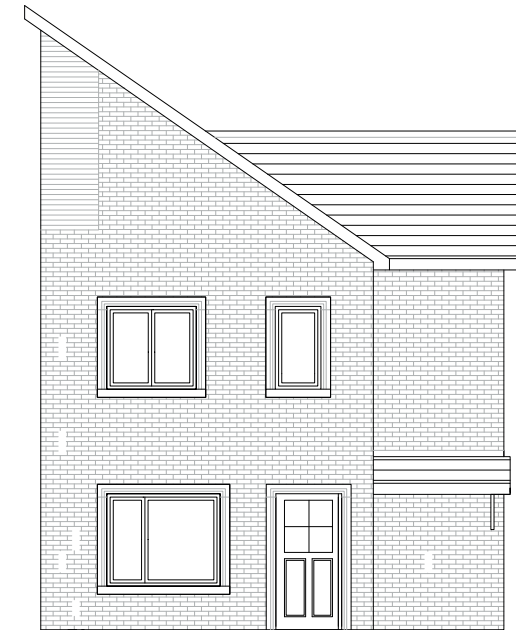

House Type F

2 Bedroom End of Terrace (Approx 1,071 sq ft)

No. : 13

Royal Canal Walk

Enfield, Co.Meath

GROUND FLOOR

FIRST FLOOR

FRONT ELEVATION