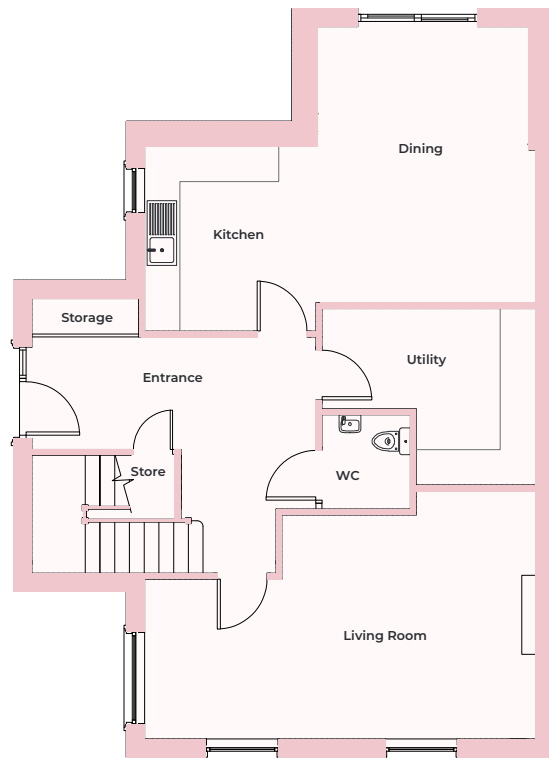

# House Type C

4 Bedroom End of Terrace (Approx 1,705 sq ft)

No. : 4

## Royal Canal Walk

Enfield, Co.Meath

GROUND FLOOR

FIRST FLOOR

FRONT ELEVATION