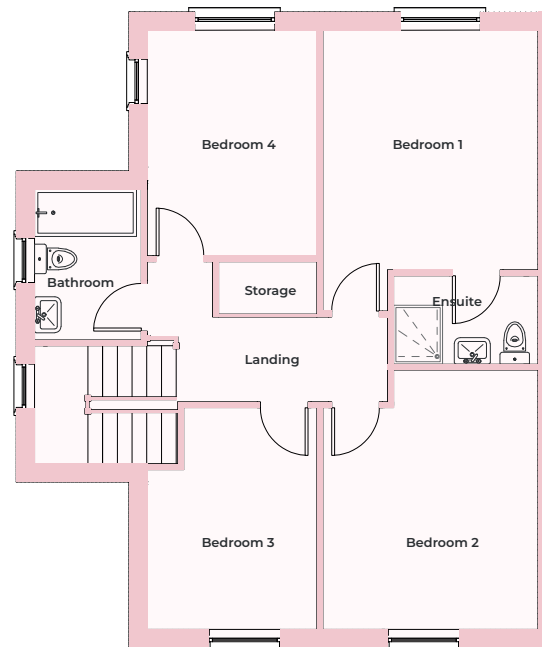

# House Type C

4 Bedroom End of Terrace (Approx 1,705 sq ft)

No. : 4

## Royal Canal Walk

Enfield, Co.Meath

GROUND FLOOR

FIRST FLOOR

FRONT ELEVATION