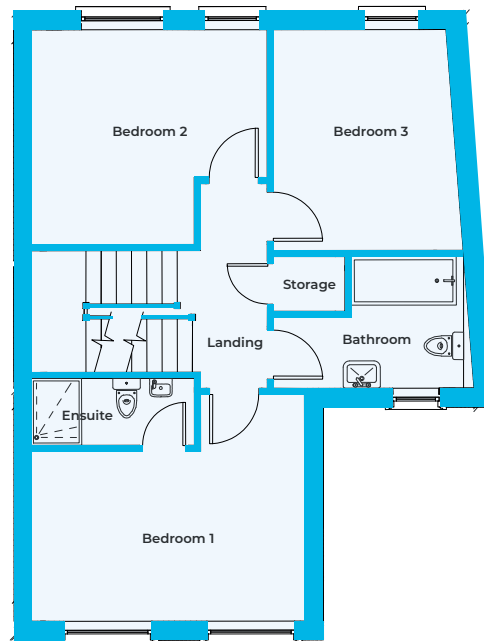

# House Type H

3 Bedroom Mid Terrace (Approx 1,327 sq ft)

Nos. : 8, 10 & 11

## Royal Canal Walk

Enfield, Co.Meath

GROUND FLOOR

FIRST FLOOR

FRONT ELEVATION