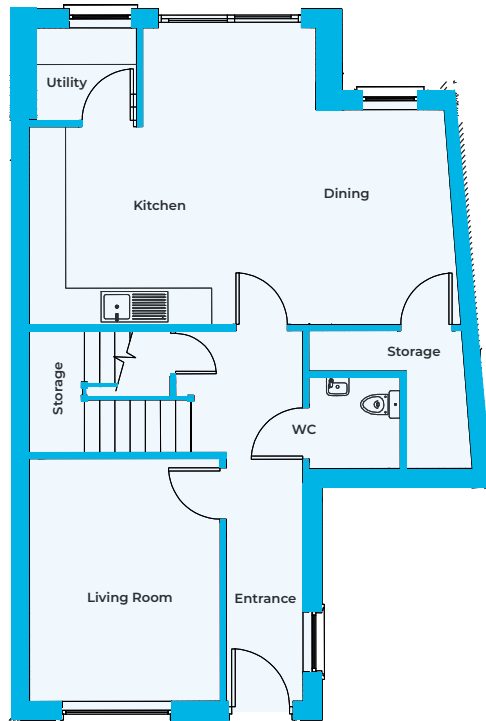

# House Type H

3 Bedroom Mid Terrace (Approx 1,327 sq ft)

Nos. : 8, 10 & 11

## Royal Canal Walk

Enfield, Co.Meath

GROUND FLOOR

FIRST FLOOR

FRONT ELEVATION