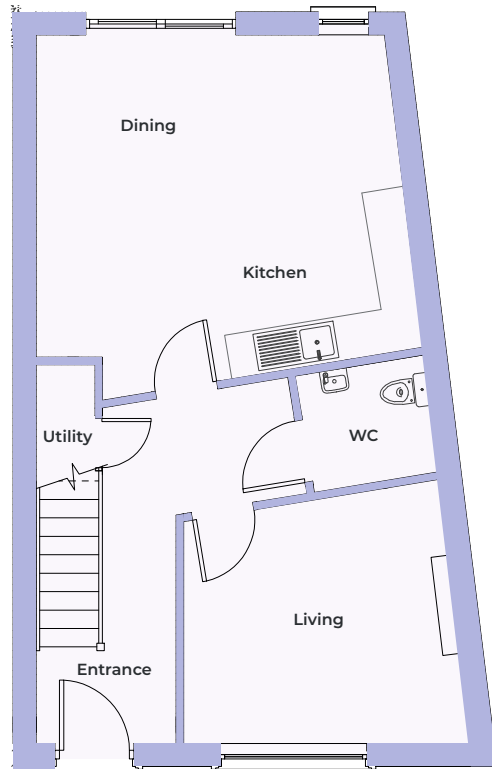

# House Type A

2 Bedroom End of Terrace (Approx 978 sq ft)

No. : 6

## Royal Canal Walk

Enfield, Co.Meath

GROUND FLOOR

FIRST FLOOR

FRONT ELEVATION