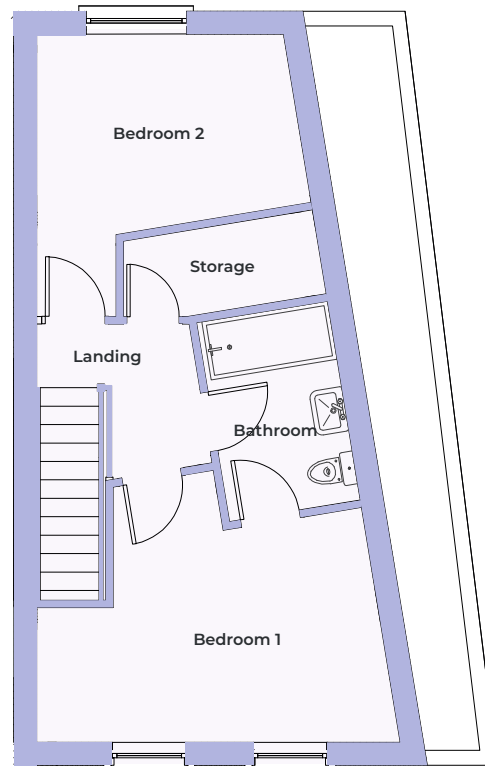

# House Type A

2 Bedroom End of Terrace (Approx 978 sq ft)

No. : 6

## Royal Canal Walk

Enfield, Co.Meath

GROUND FLOOR

FIRST FLOOR

FRONT ELEVATION