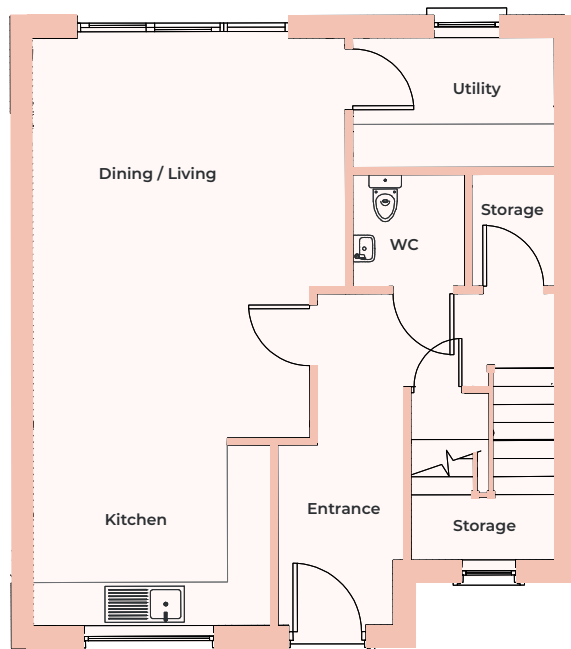

House Type D

2 Bedroom Mid Terrace (Approx 1,120 sq ft)

Nos. : 9 & 12

Royal Canal Walk

Enfield, Co.Meath

GROUND FLOOR

FIRST FLOOR

FRONT ELEVATION