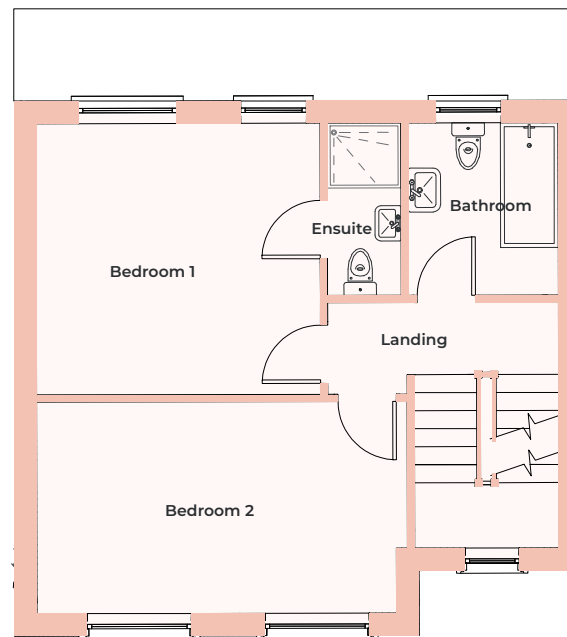

House Type D

2 Bedroom Mid Terrace (Approx 1,120 sq ft)

Nos. : 9 & 12

Royal Canal Walk

Enfield, Co.Meath

GROUND FLOOR

FIRST FLOOR

FRONT ELEVATION