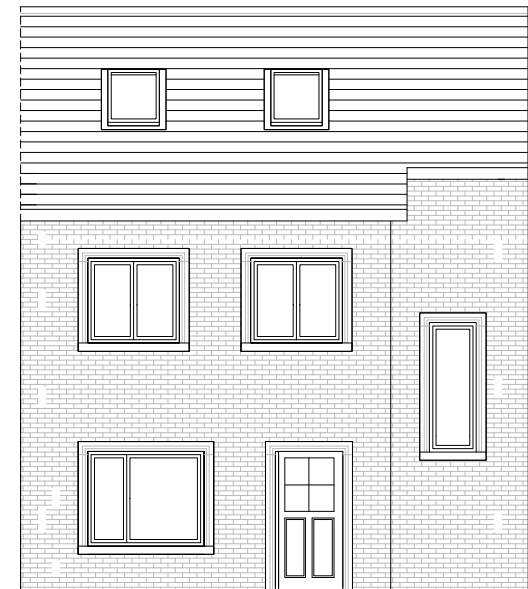

House Type D

2 Bedroom Mid Terrace (Approx 1,120 sq ft)

Nos. : 9 & 12

Royal Canal Walk

Enfield, Co.Meath

GROUND FLOOR

FIRST FLOOR

FRONT ELEVATION