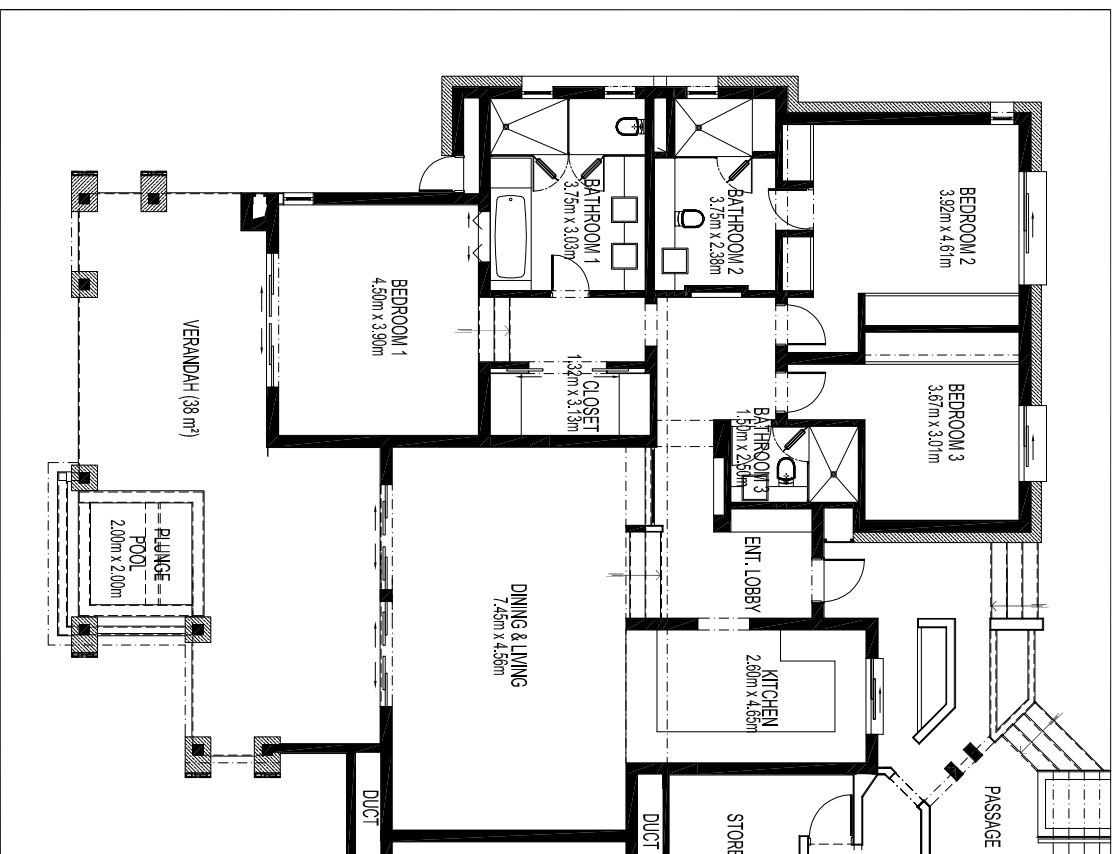

### Anahita IFS: Waterfront Residences

Room	Area (m <sup>2</sup> )
Kitchen	12.09
Living/Dining	33.97
Bedroom 1	17.55
Closet	4.13
Bathroom 1	11.36
Bedroom 2	18.78
Bathroom 2	8.35
Bedroom 3	12.73
Bathroom 3	3.75
Verandah	38.92
Plunge Pool	4.00

### Type 6: 3 Bedroom Wide Frontage Unit

Net Area: 204 m<sup>2</sup>  
Gross Area: 216 m<sup>2</sup>