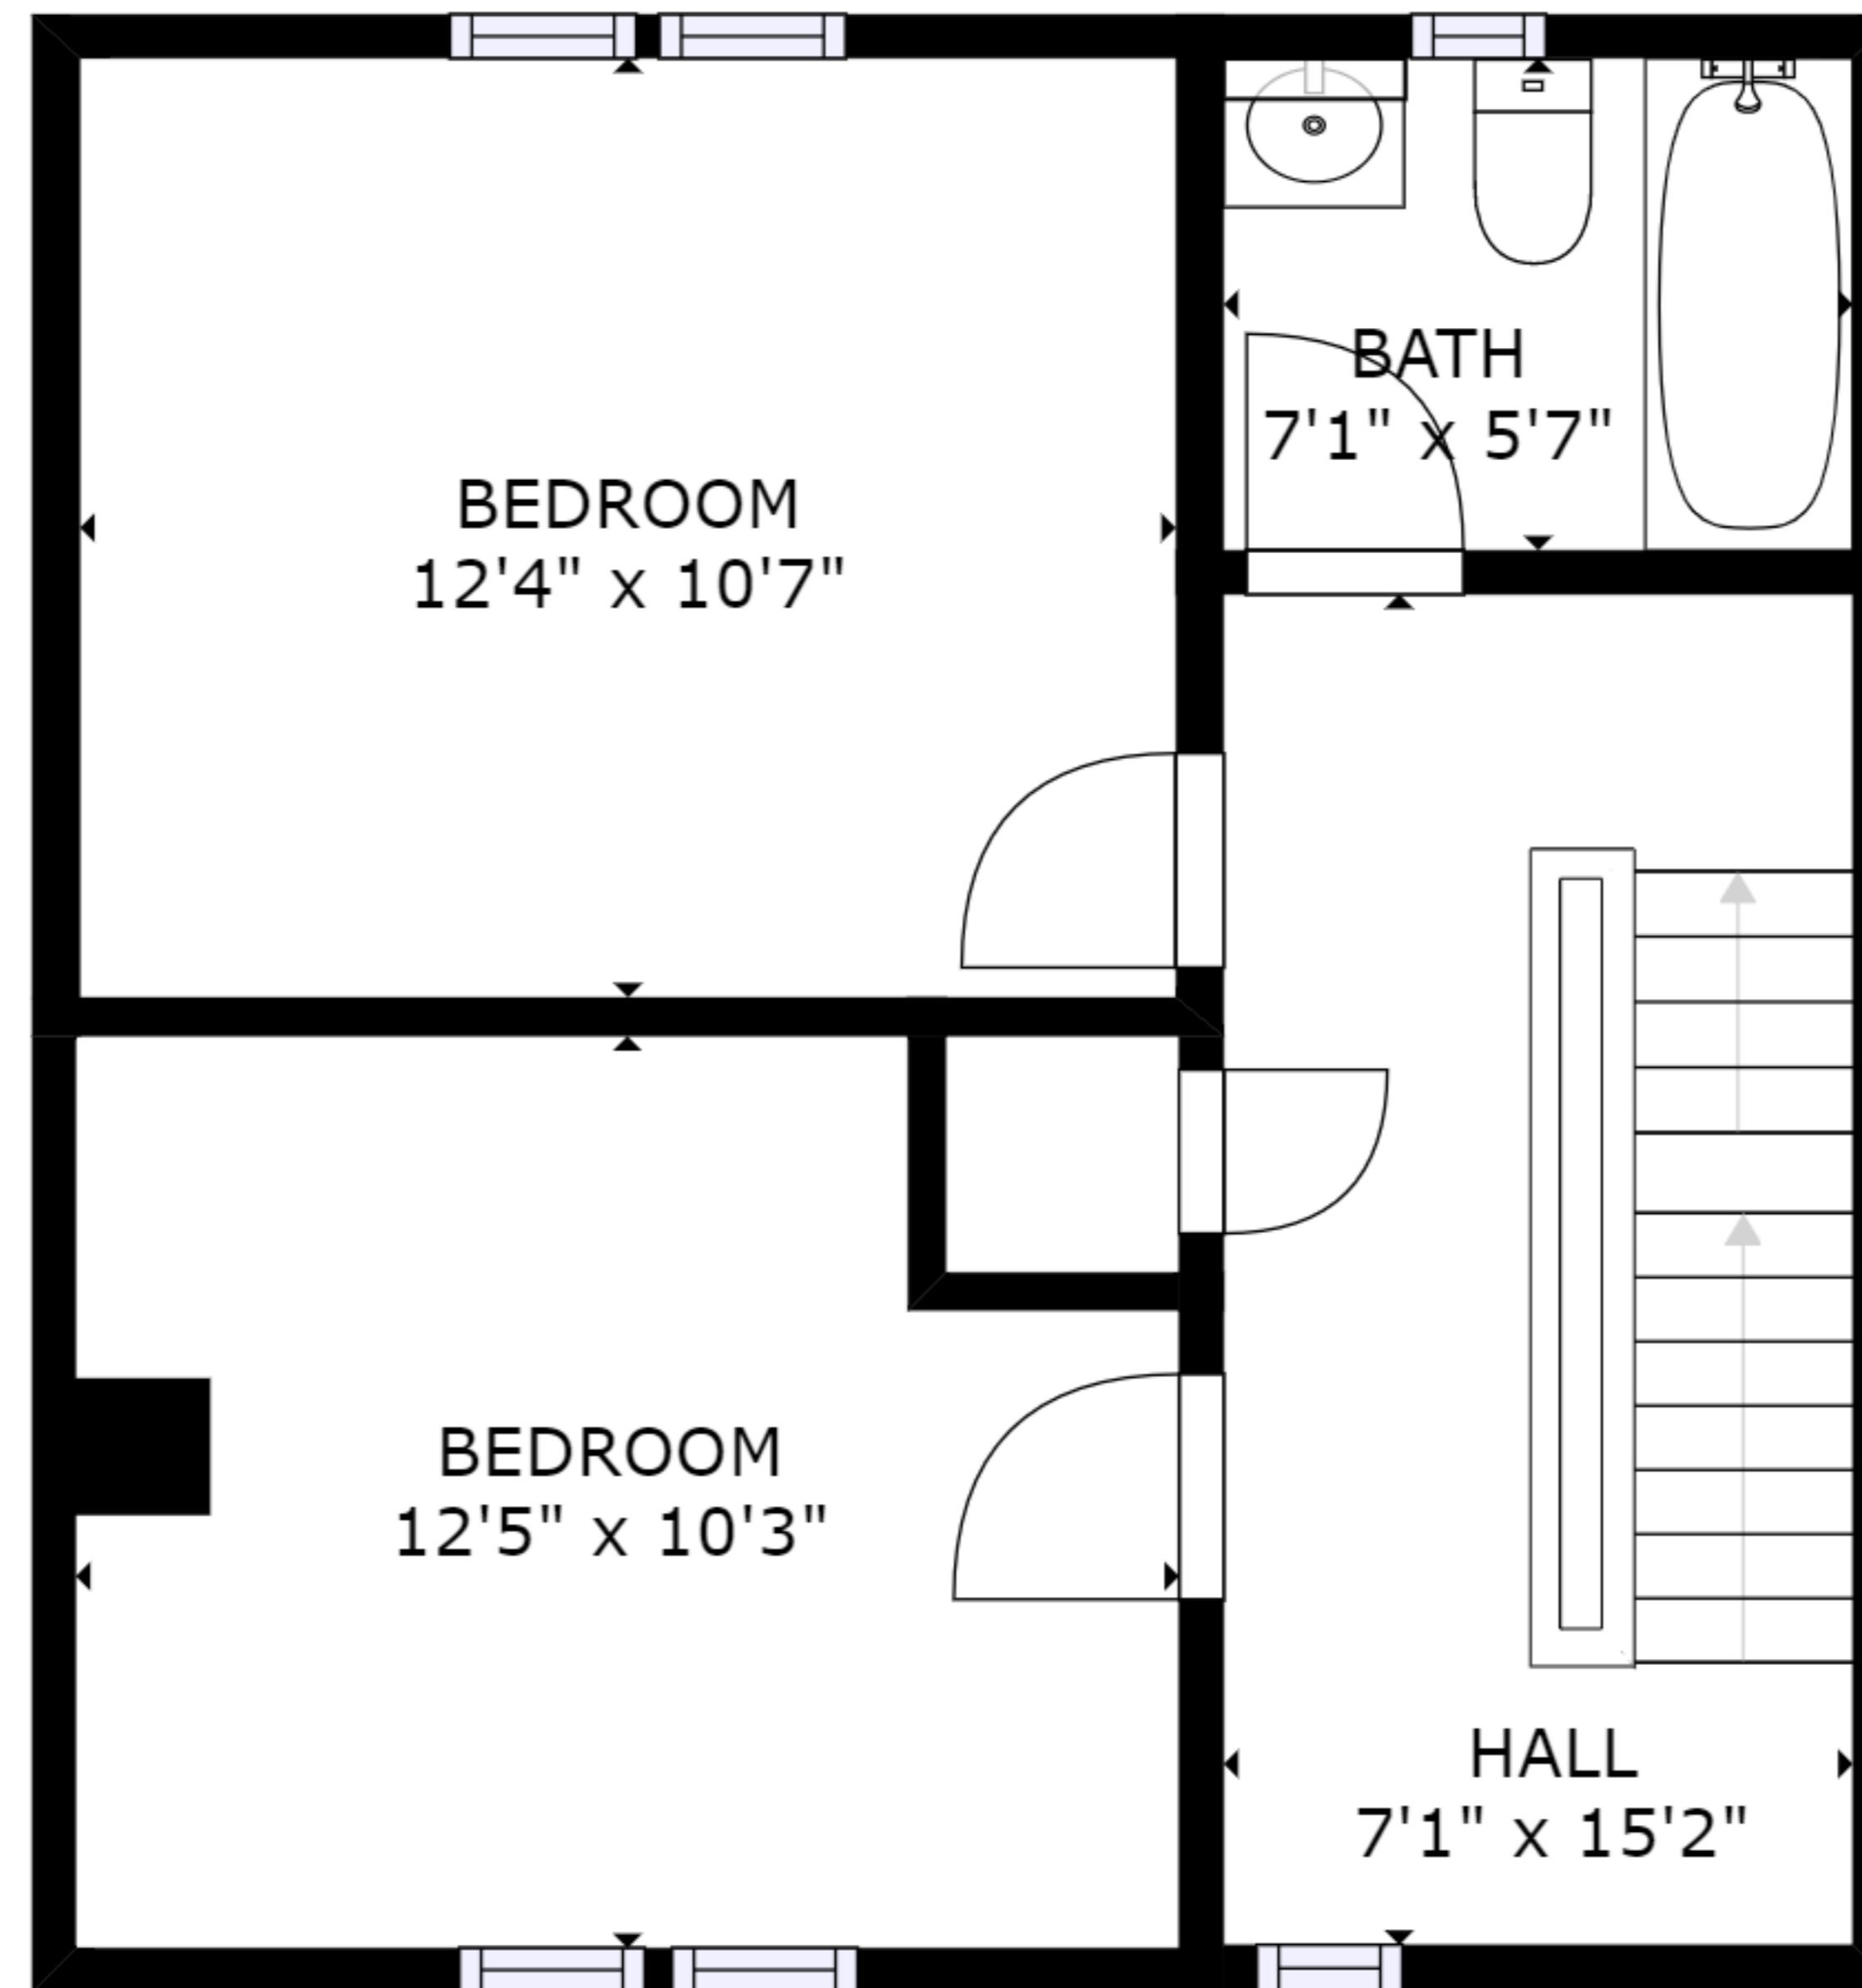

FLOOR 1

FLOOR 2

FLOOR 3

GROSS INTERNAL AREA
 FLOOR 1: 430 sq ft, FLOOR 2: 421 sq ft
 FLOOR 3: 234 sq ft, EXCLUDED AREAS:
 REDUCED HEADROOM BELOW 1.5M: 68 sq ft
 TOTAL: 1085 sq ft

SIZES AND DIMENSIONS ARE APPROXIMATE, ACTUAL MAY VARY.