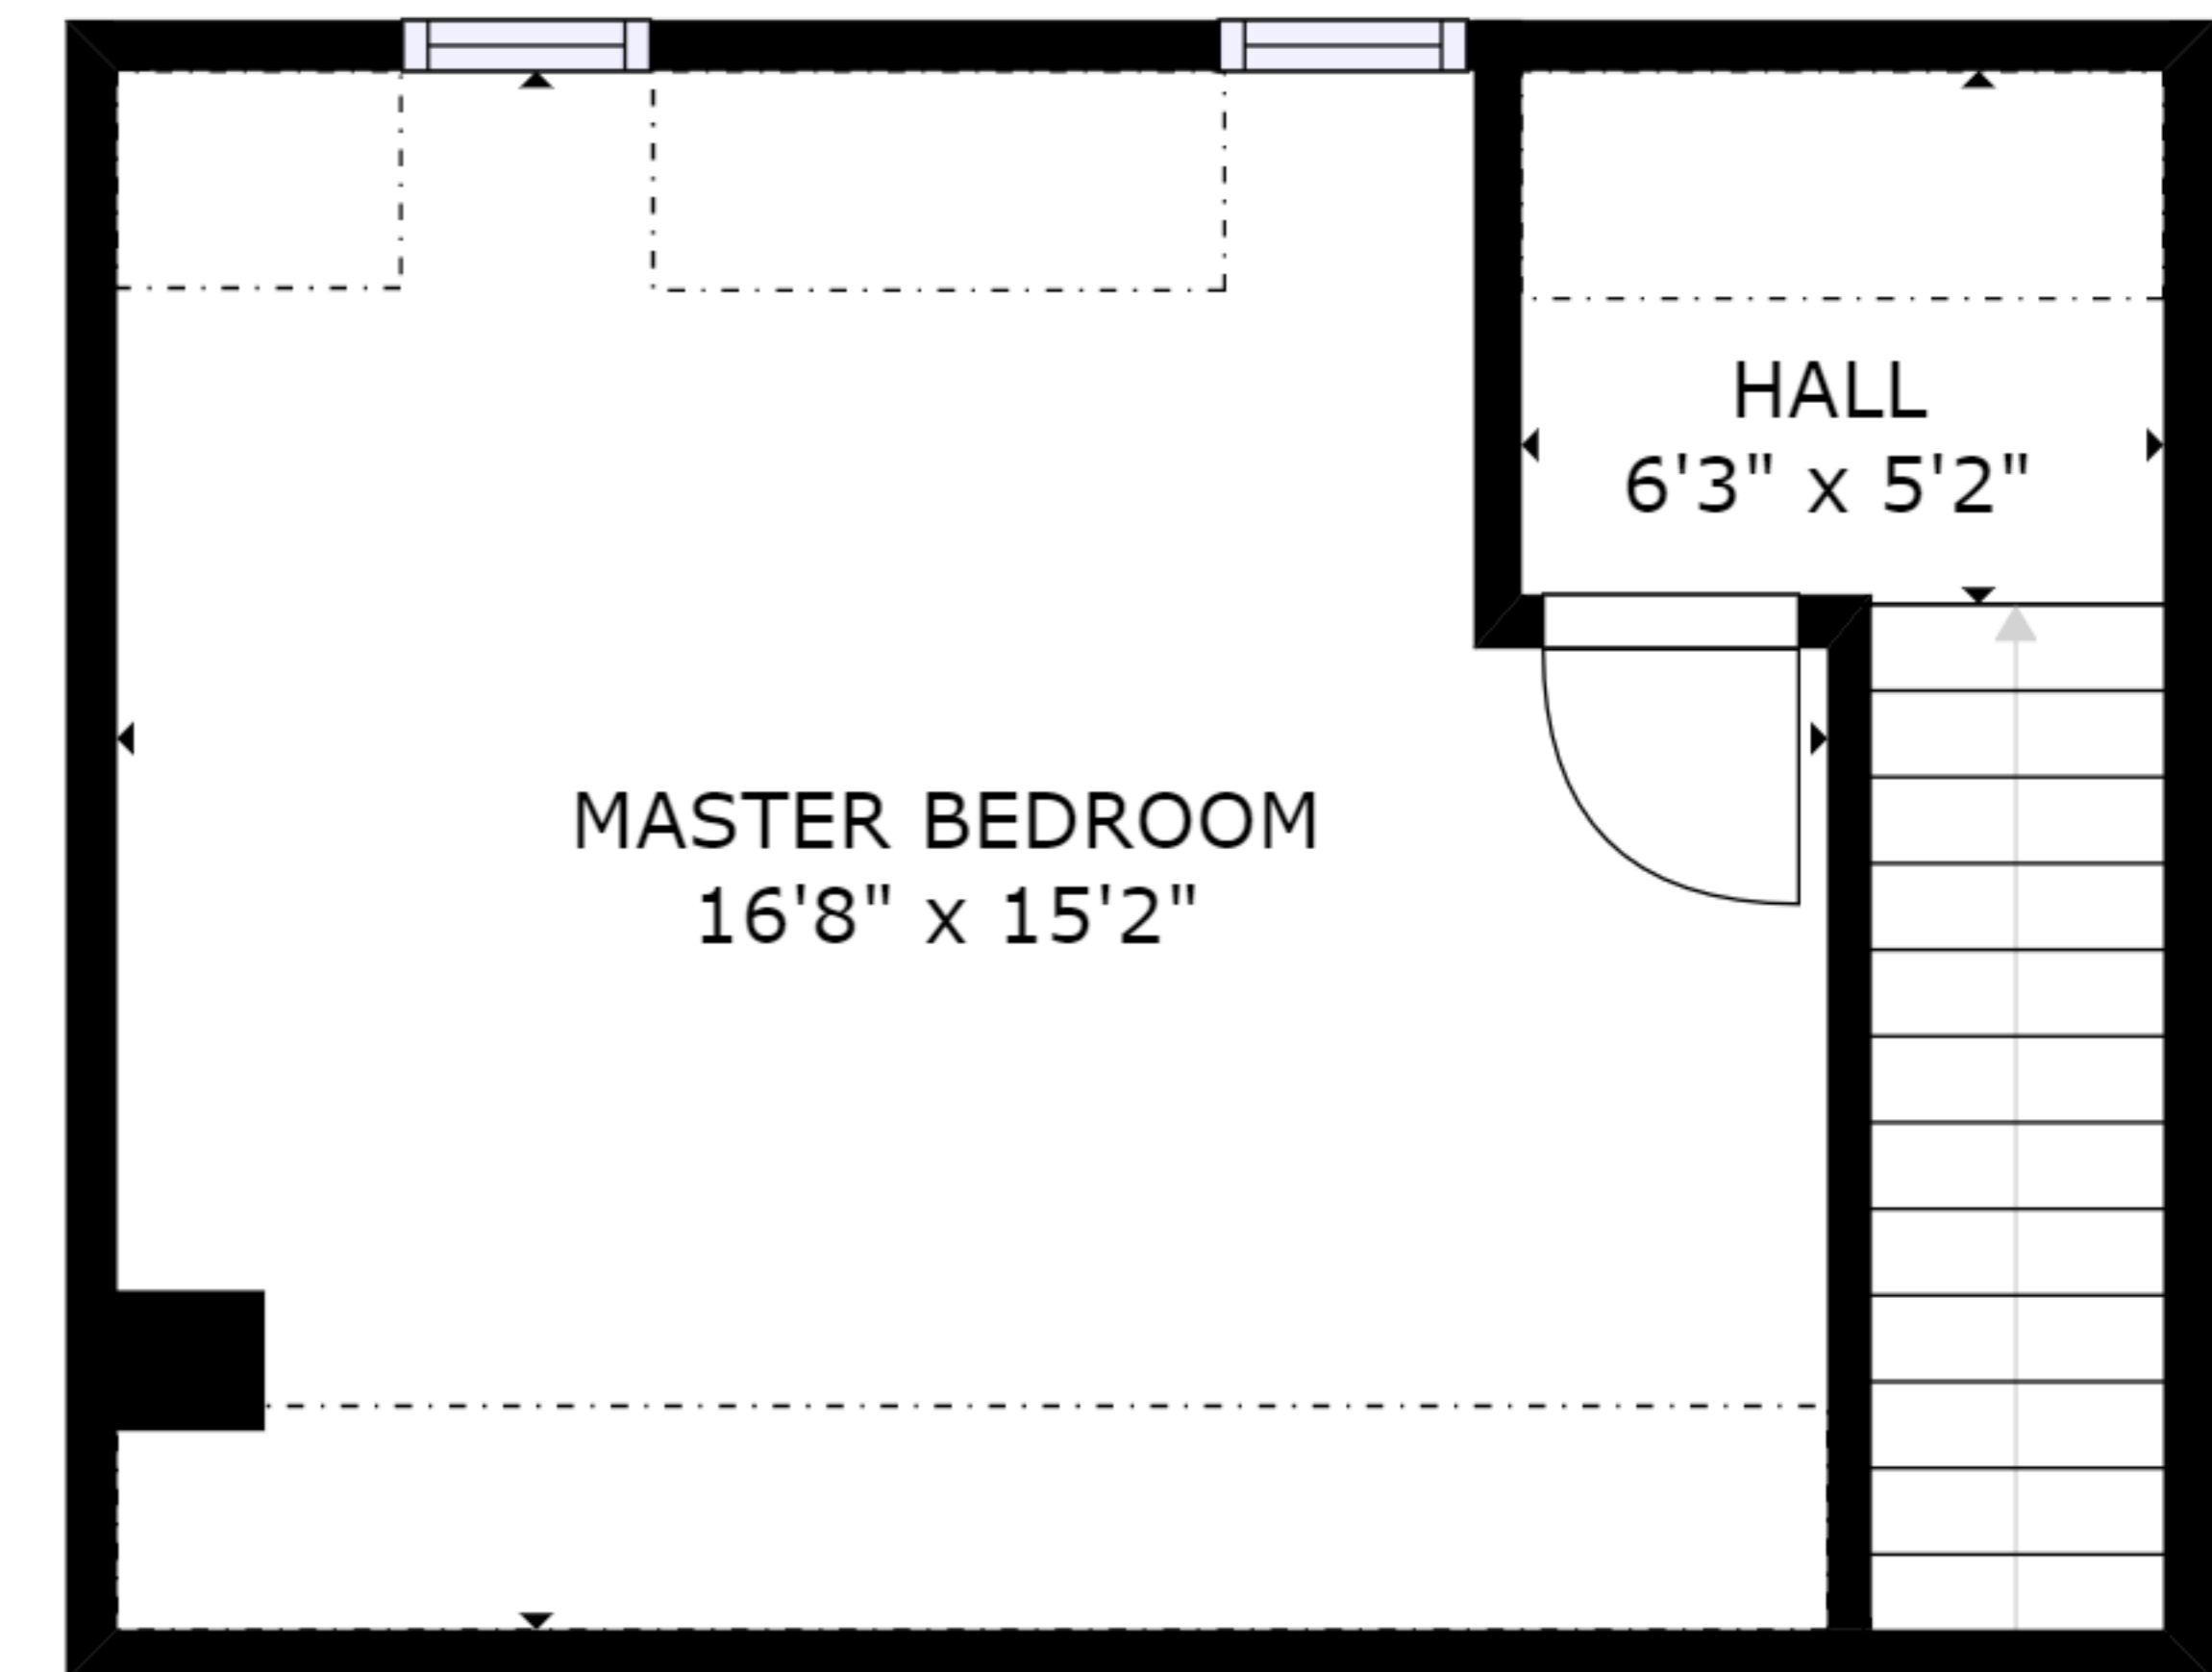

FLOOR 1

FLOOR 2

FLOOR 3

GROSS INTERNAL AREA
 FLOOR 1: 430 sq ft, FLOOR 2: 421 sq ft
 FLOOR 3: 234 sq ft, EXCLUDED AREAS:
 REDUCED HEADROOM BELOW 1.5M: 68 sq ft
 TOTAL: 1085 sq ft

SIZES AND DIMENSIONS ARE APPROXIMATE, ACTUAL MAY VARY.