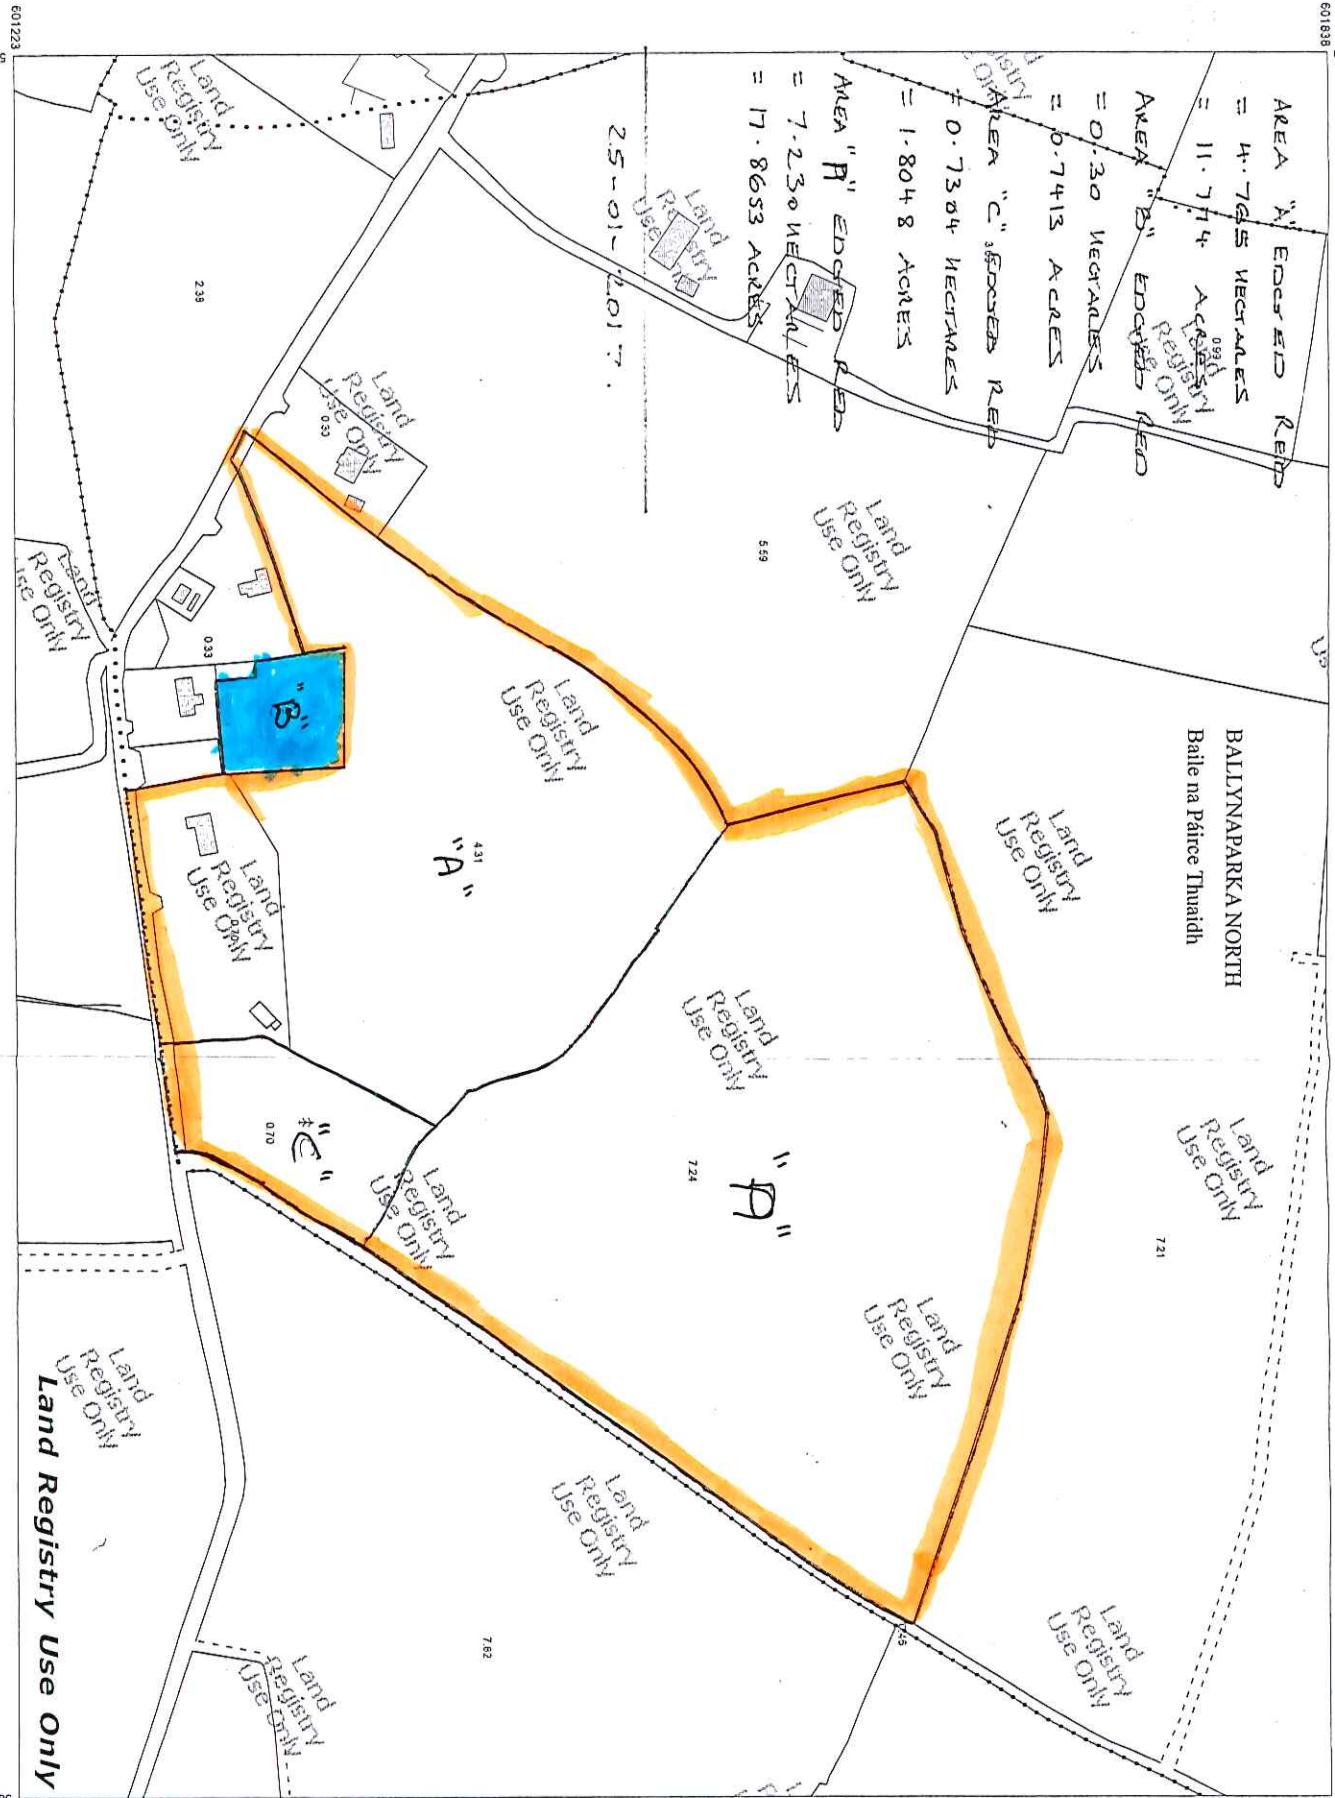

Land Registry Compliant Map

ITM CENTRE PT. COORDS.
 585974,601530

DESCRIPTION

MAP SHEETS

Digital Map
 5897

Produced by National Map Services,
 Unit 7, South Ring Business Park,
 Kinsale Road,
 Co. Cork
 On behalf of Ordnance Survey Ireland,
 Phoenix Park, Dublin 8.

© Suidheireacht Ordánais Éireann, 2017
 © Ordnance Survey Ireland, 2017

Scale:- 1:2,500
 Scale:- 1:2,500

Plot Ref. No. 25284962_1_1
 Plot Date 24-JAN-2017

601223

601838