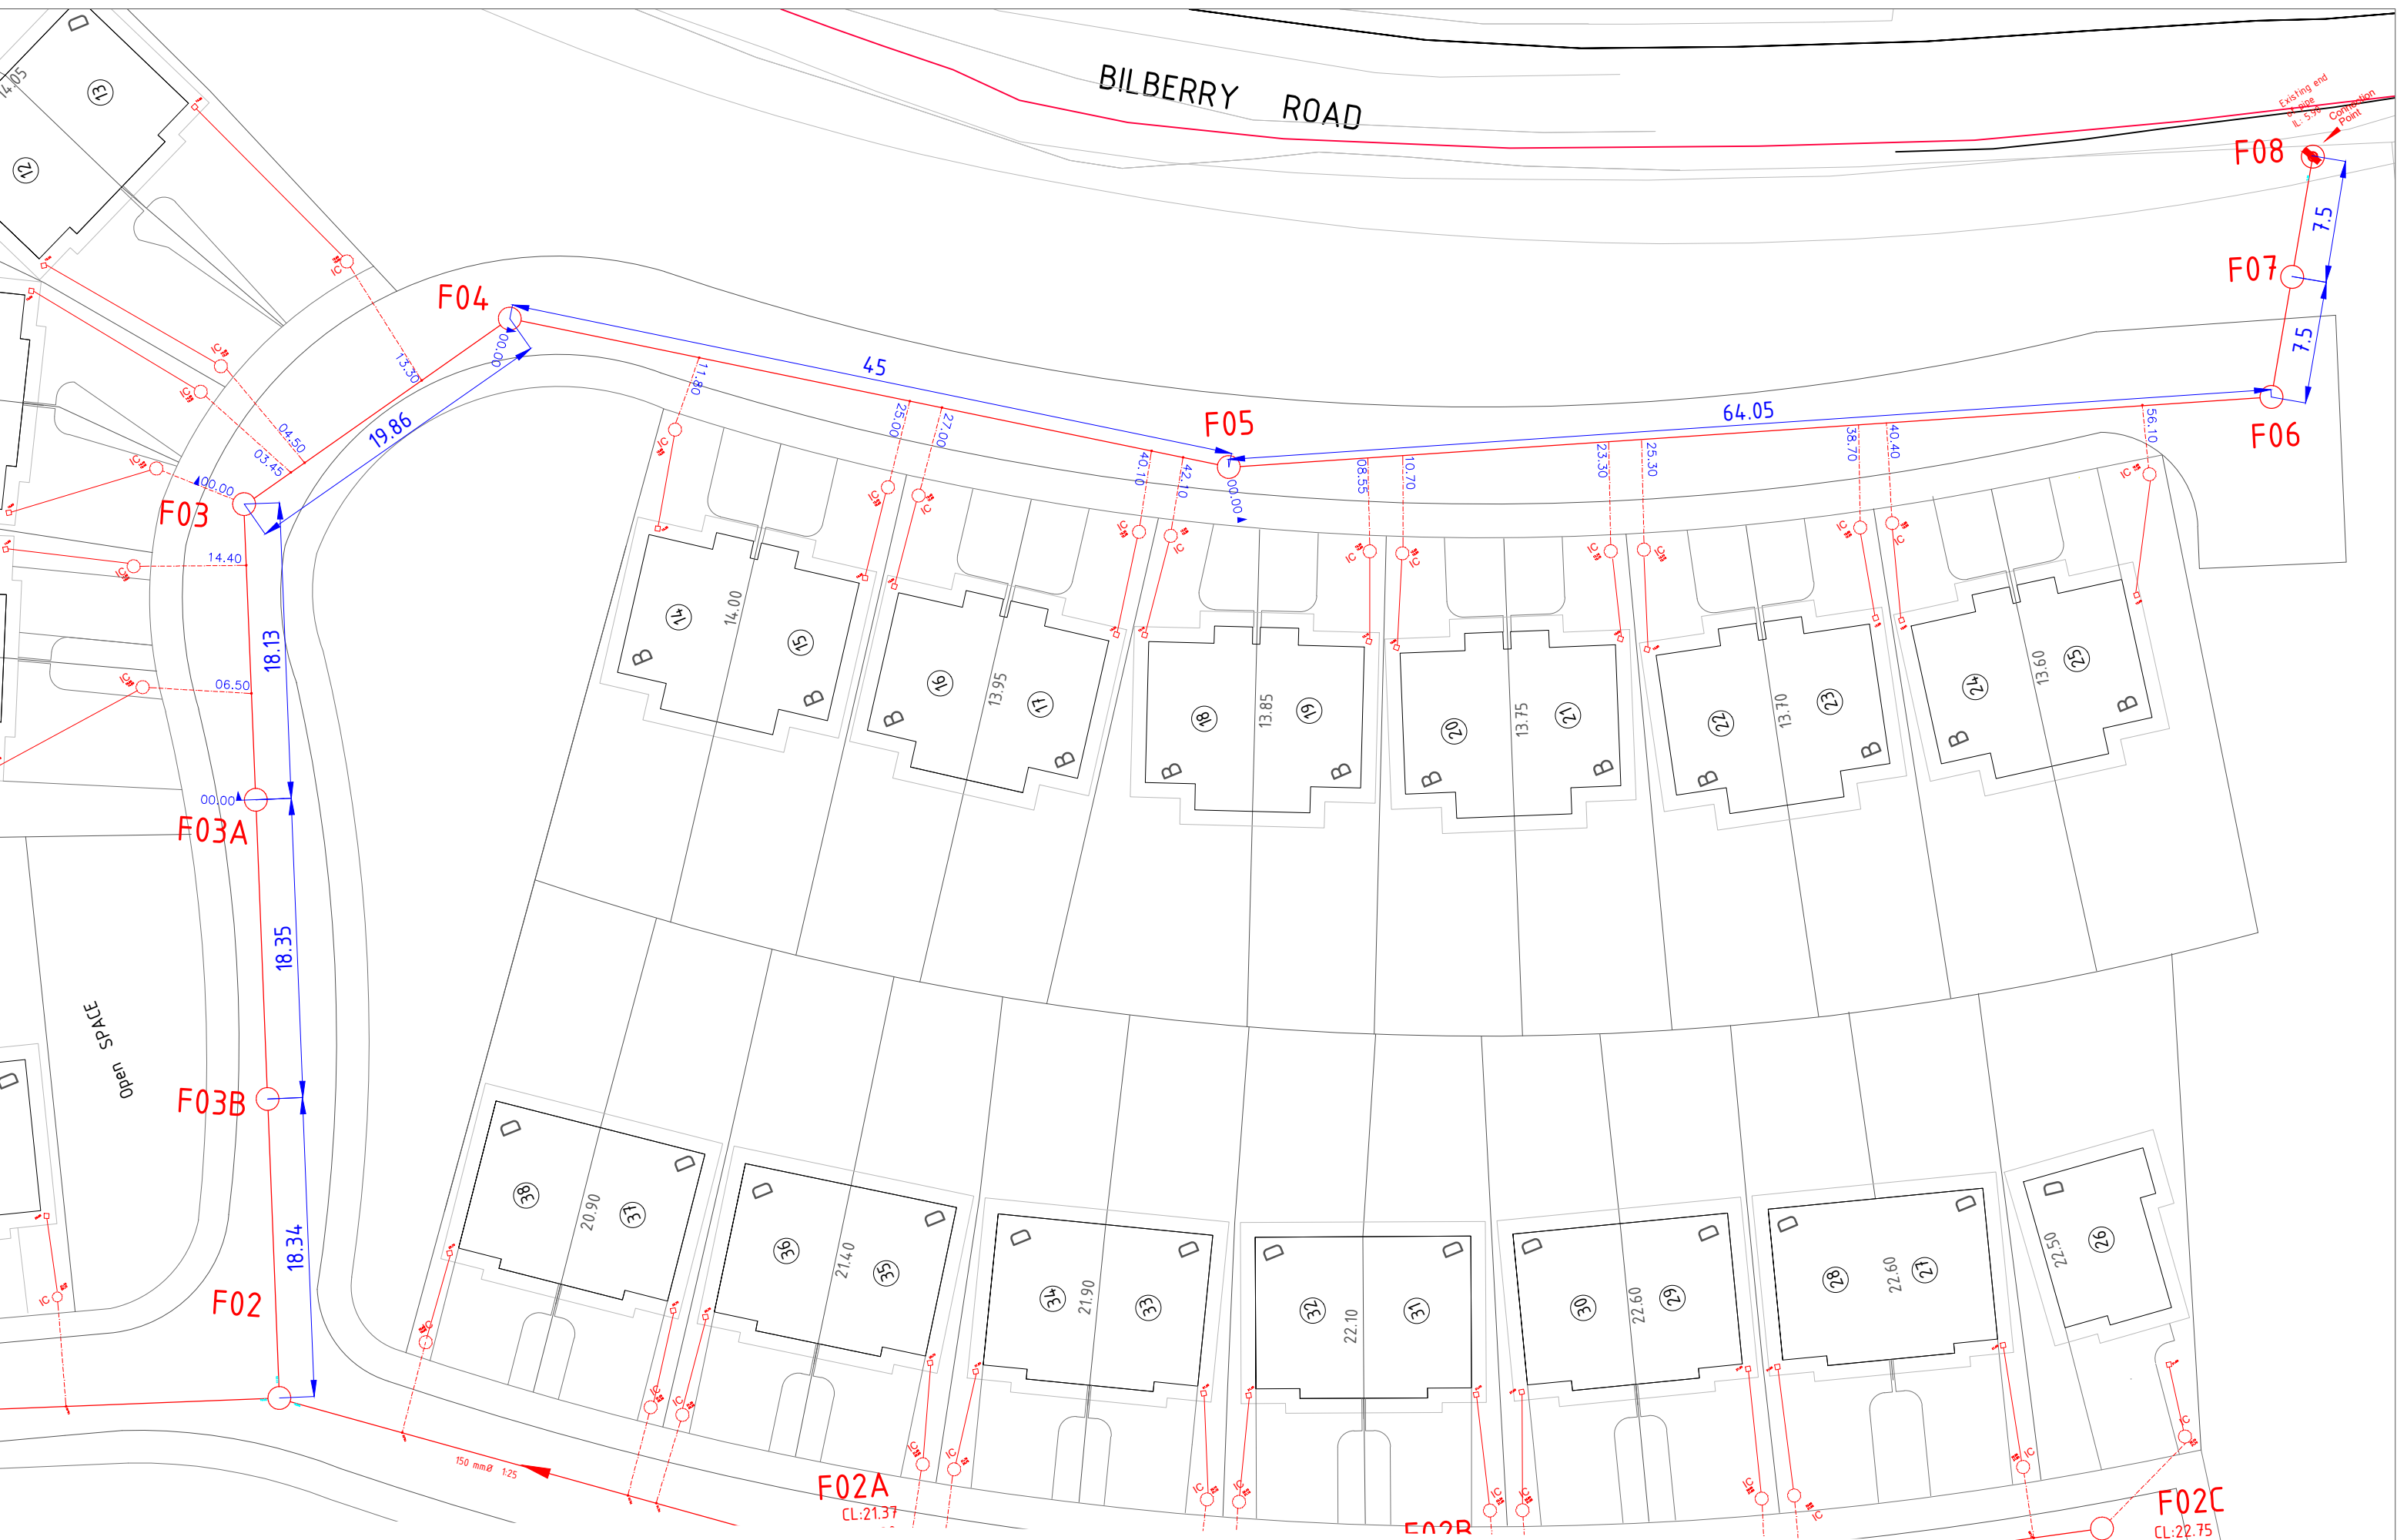

BILBERRY ROAD

DRAWING TITLE:	SKETCH 06
PROJECT:	Ard Rua, Gracedieu, WATERFORD

REVISION:	RO
DATE:	29.11.2022

ARD RUA
Gracedieu

Kinsella Homes
A quality development of 44 homes

DRAWN BY:
Maria Stepien

0870 685 628
info@mksengineering.ie