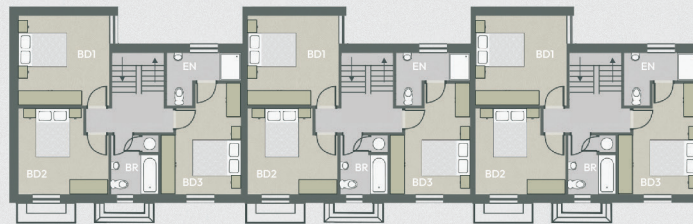

3 Bathrooms

3 Bedrooms

— Total Gross Internal Floor Area: 131.4 M² —

K - Kitchen

U - Utility

BD - Bedroom

EN - En Suite

LR - Living Room

WC - Wash Closet

BR - Bathroom

Ground Floor

First Floor

House Type I1

WATER ROCK
— MANOR —

PLANS NOT TO SCALE House designs and layouts are indicative only and may change. The specification of the houses is that anticipated as at the date this brochure was prepared, but may be subject to change. Floorplans are not to scale and are for guidance only and dimensions shown in any text or plan are approximate sizes only.

WATER ROCK
— MANOR —

House Type I1

— Terrace —

 waterrockmanor

 water_rock_manor

 water_rock_manor