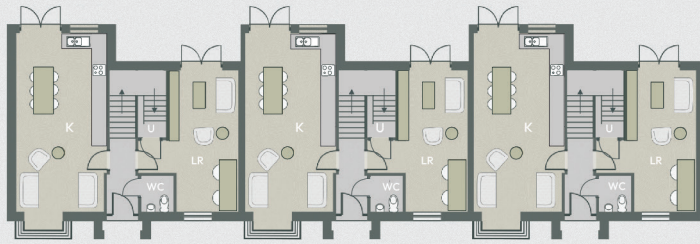

3 Bathrooms

3 Bedrooms

— Total Gross Internal Floor Area: 131.4 M² —

K - Kitchen

U - Utility

BD - Bedroom

EN - En Suite

LR - Living Room

WC - Wash Closet

BR - Bathroom

Ground Floor

First Floor

House Type I1

WATER ROCK
— MANOR —

PLANS NOT TO SCALE House designs and layouts are indicative only and may change. The specification of the houses is that anticipated as at the date this brochure was prepared, but may be subject to change. Floorplans are not to scale and are for guidance only and dimensions shown in any text or plan are approximate sizes only.

WATER ROCK
— MANOR —

House Type I1

— Terrace —

 waterrockmanor

 water_rock_manor

 water_rock_manor