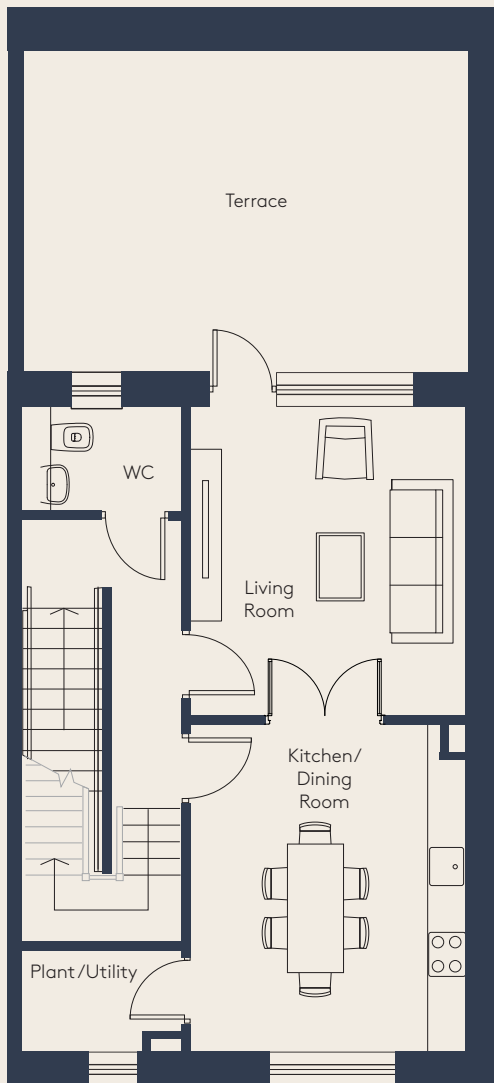

# THE TERN TYPE K2

3 BED DUPLEX  
FROM 110 SQ M | 1,183 SQ FT  
12, 14 & 16 Skylark Green

First Floor

Second Floor