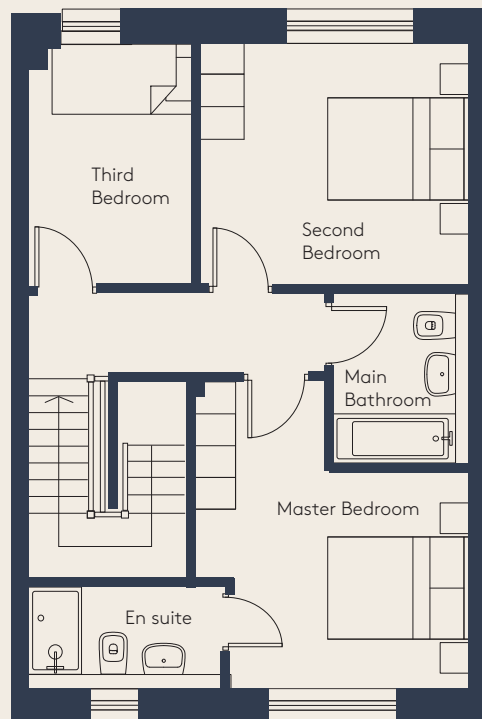

# THE TERN TYPE K2

3 BED DUPLEX  
FROM 110 SQ M | 1,183 SQ FT  
12, 14 & 16 Skylark Green

First Floor

Second Floor