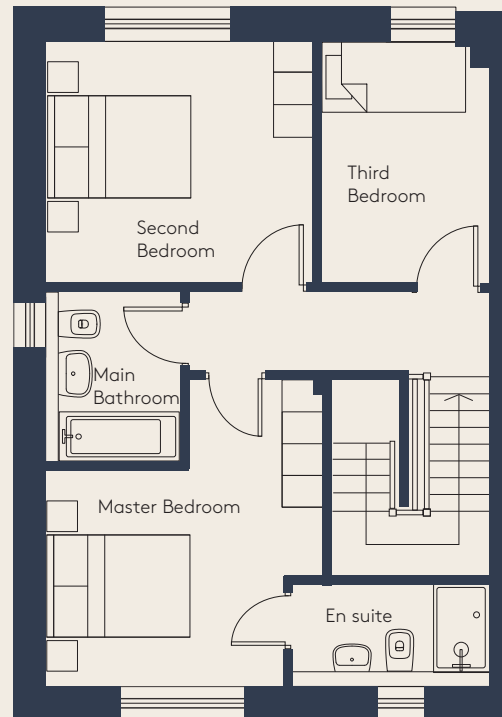

# THE TERN TYPE K<sub>I</sub>

3 BED DUPLEX

FROM 110 SQ M | 1,183 SQ FT

10 & 18 Skylark Green (End Terrace)

First Floor

Second Floor