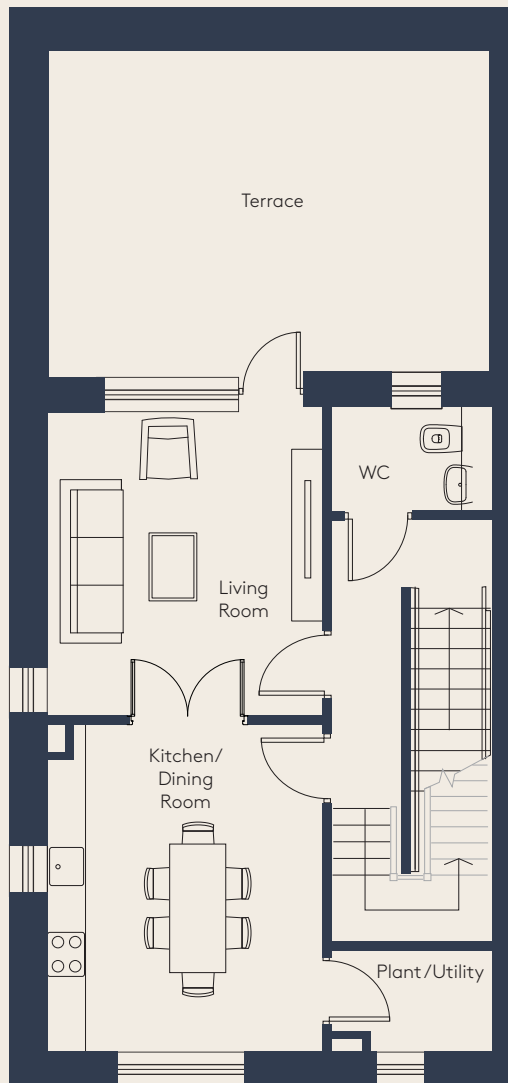

# THE TERN TYPE K<sub>I</sub>

3 BED DUPLEX

FROM 110 SQ M | 1,183 SQ FT

10 & 18 Skylark Green (End Terrace)

First Floor

Second Floor