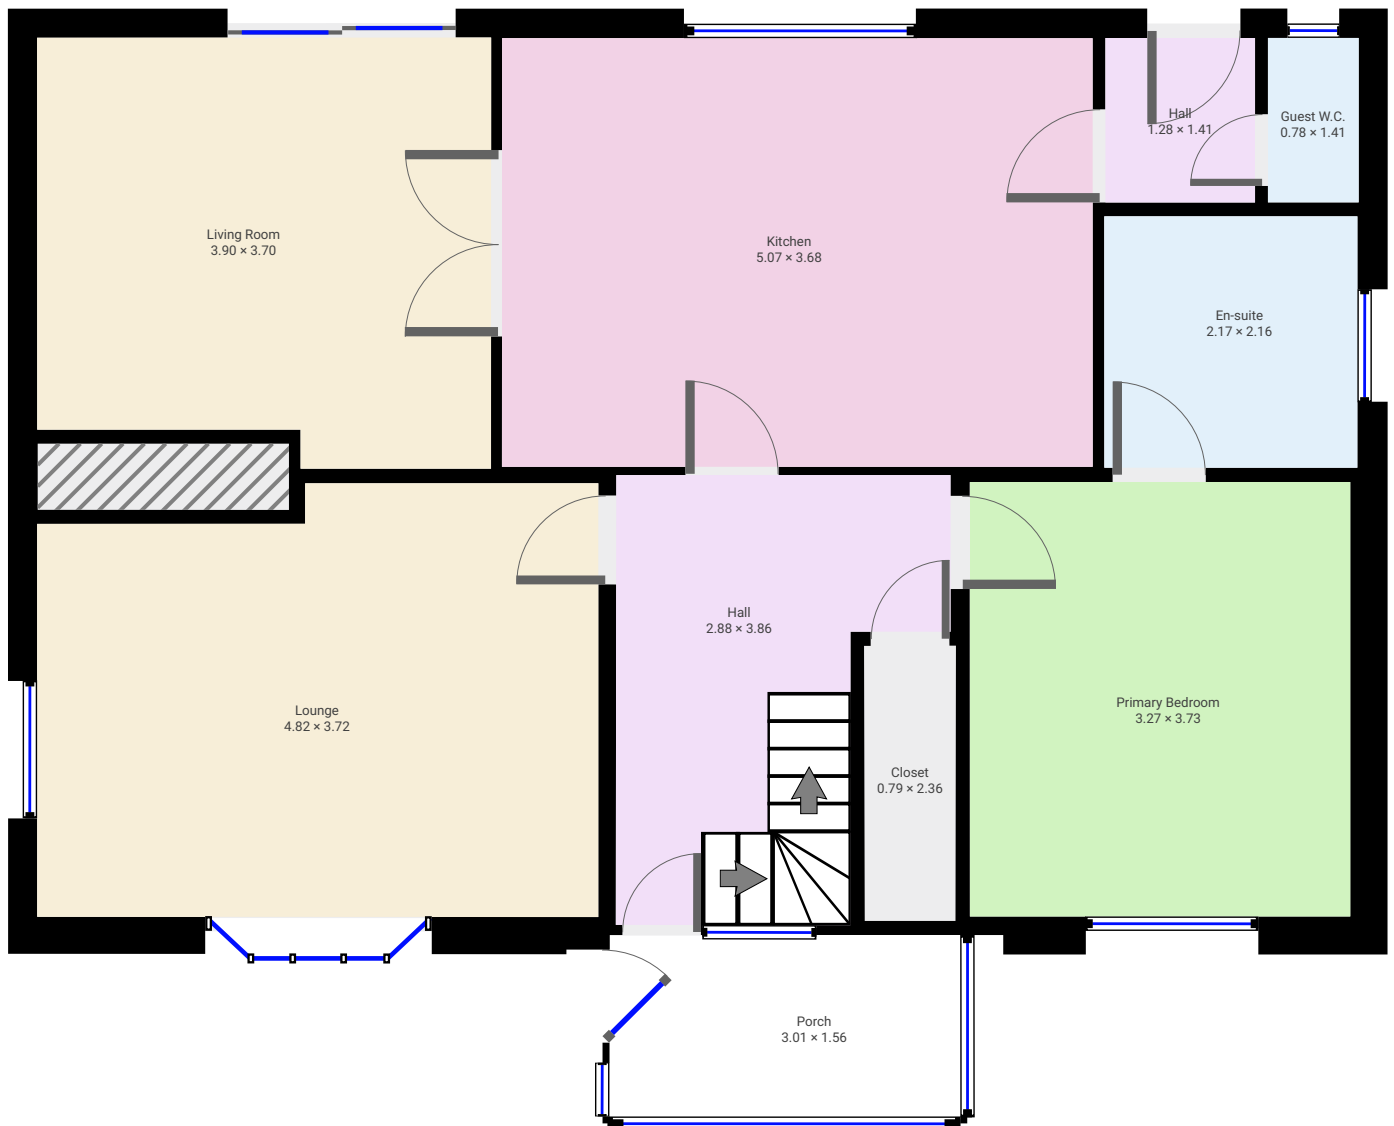

▼ Ground Floor

TOTAL AREA: 79.98 m² • LIVING AREA: 79.98 m² • ROOMS: 4

▼ 1st Floor

TOTAL AREA: 64.44 m² • LIVING AREA: 64.44 m² • ROOMS: 2