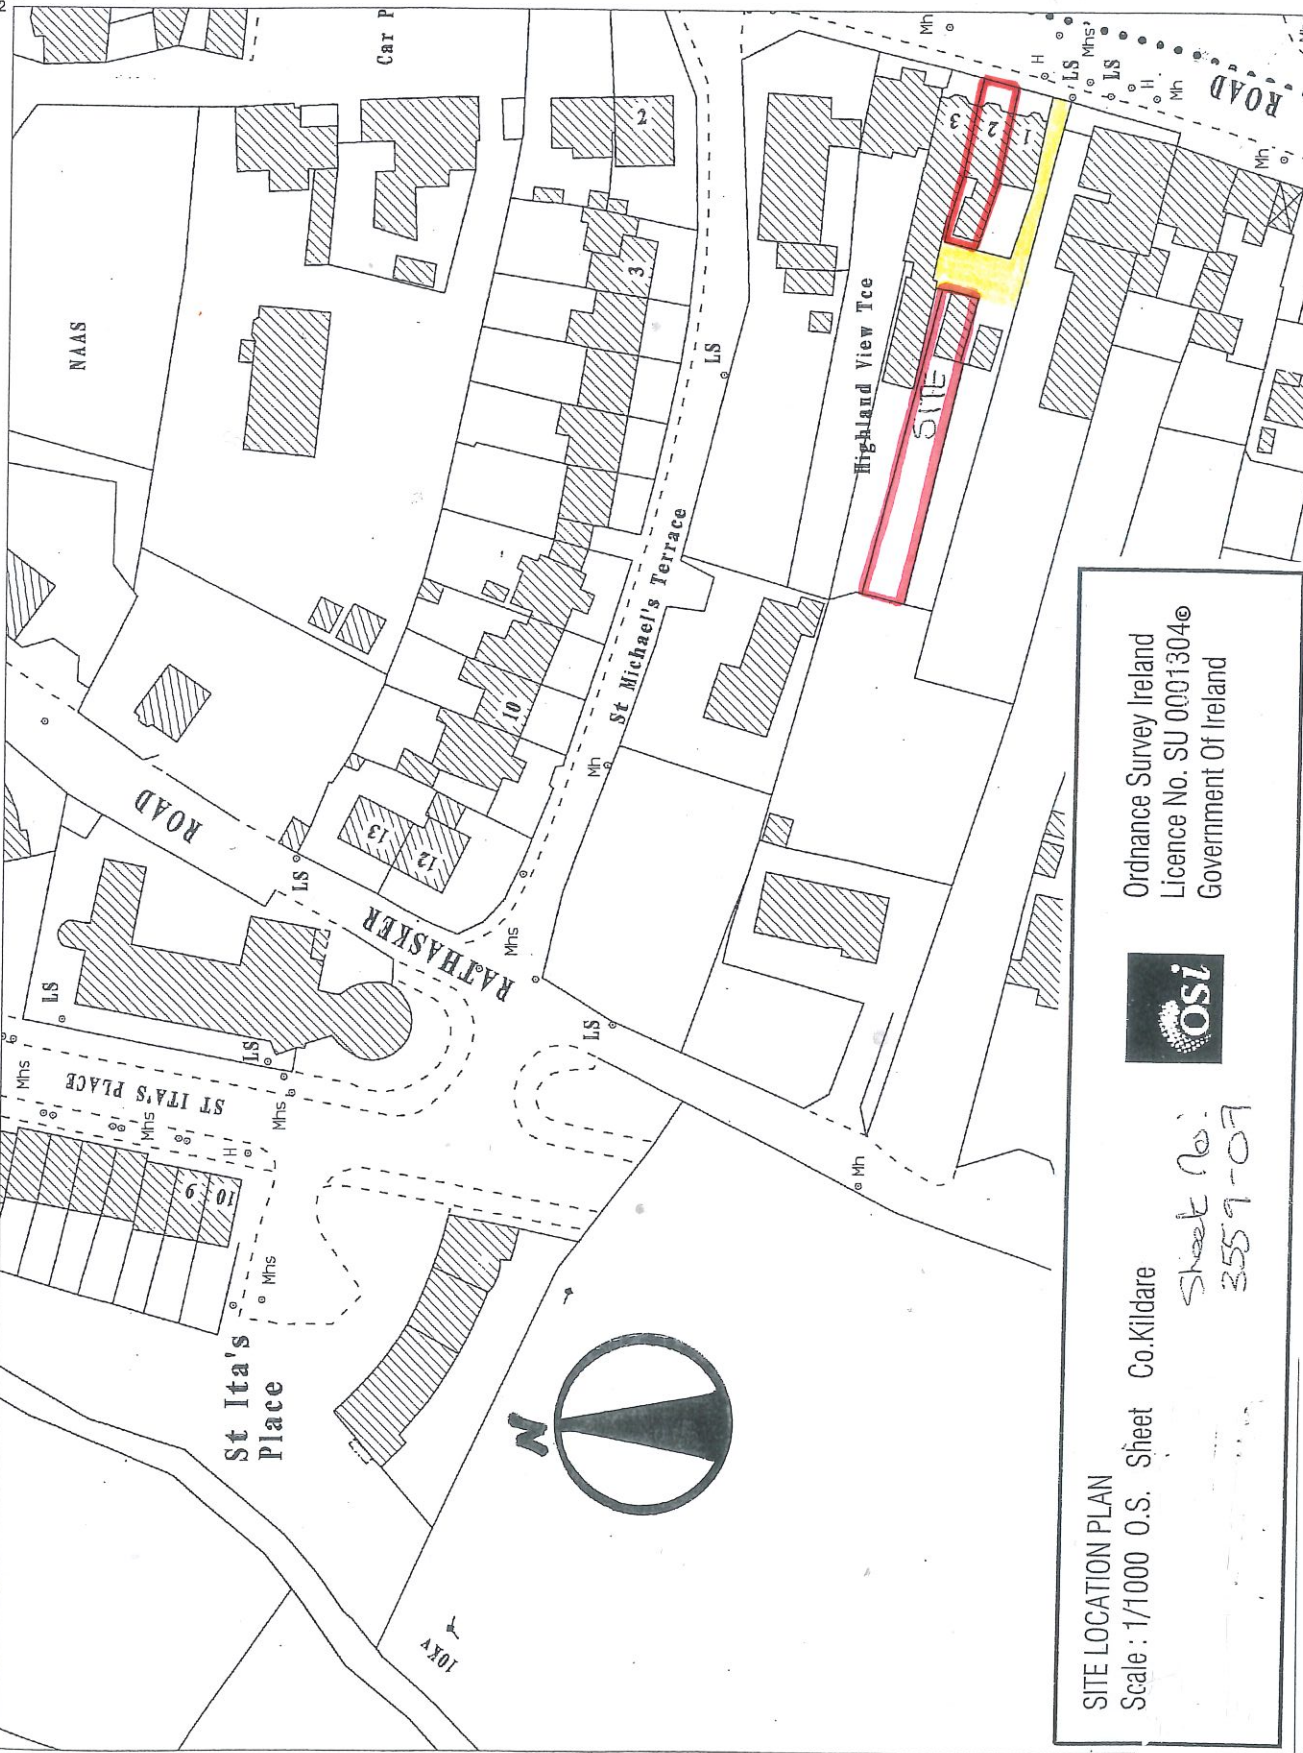

Urban PLACE Map

Surveyed 1989
Revised 2001
Levelled 1987

289202
219148

DESCRIPTION

MAP SCALES

1:1000
3559-07

© Suirbhíreach Ordnála Éireann, 2002
© Ordnance Survey Ireland, 2002

289202
219148
Plot Ref. No. 201770_1_6
Plot Date 26-JUL-2002
50 Metres
100 Feet
Scale: - 1:1000
Scála: - 1:1000

SITE LOCATION PLAN
Scale: 1/1000 O.S. Sheet Co.Kildare
Sheet No: 3559-07

Ordnance Survey Ireland
Licence No. SU 0001304©
Government Of Ireland