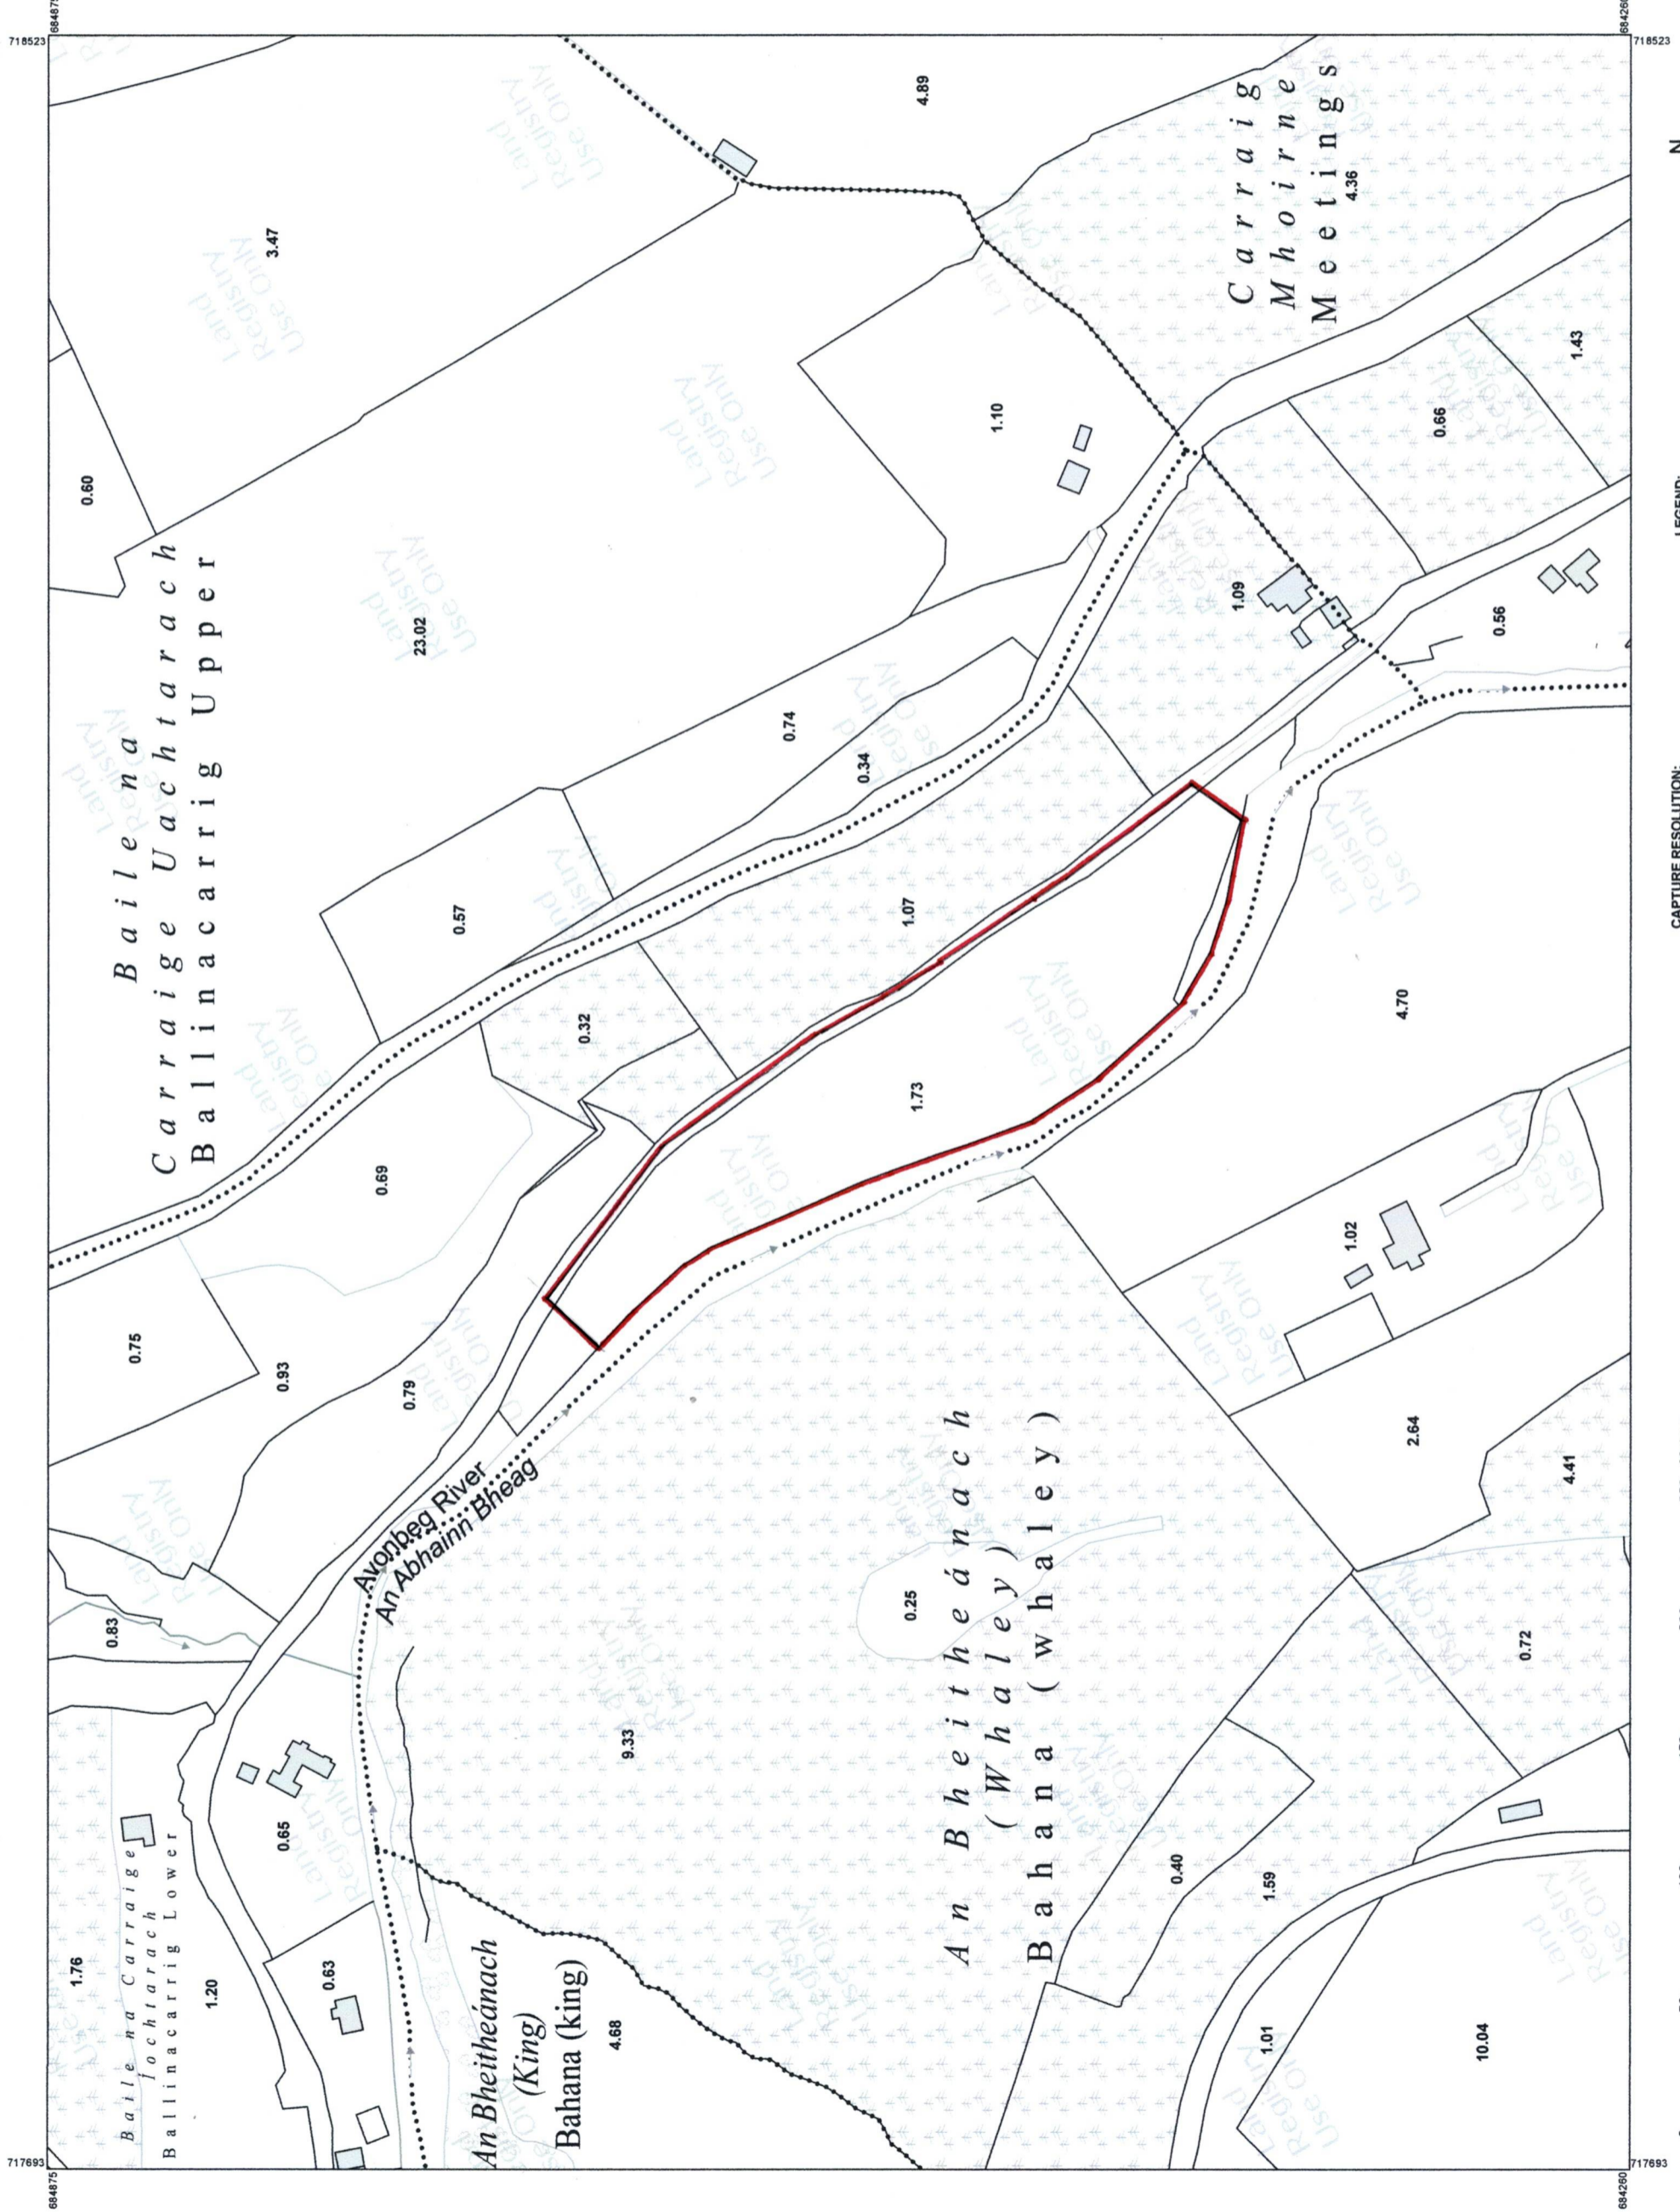

Land Registry Compliant Map

Tailte Éireann

CENTRE COORDINATES:
ITM 718108,684568

PUBLISHED:
06/05/2026

ORDER NO.:
50534253_1

MAP SERIES:
1:5,000
1:2,500

MAP SHEETS:
4194
4194-C

COMPILED AND PUBLISHED BY:

The representation on this map of a road, track or footpath is not evidence of the existence of a right of way.

This topographic map does not show legal property boundaries, nor does it show ownership of physical features.

©Tailte Éireann, 2026.
All rights reserved.

LEGEND:
To view the legend visit www.tailte.ie and search for 'Large Scale Legend'

CAPTURE RESOLUTION:
The map objects are only accurate to the resolution at which they were captured. Output scale is not indicative of data capture scale. Further information is available at: www.tailte.ie, search 'Capture Resolution'

OUTPUT SCALE: 1:2,500