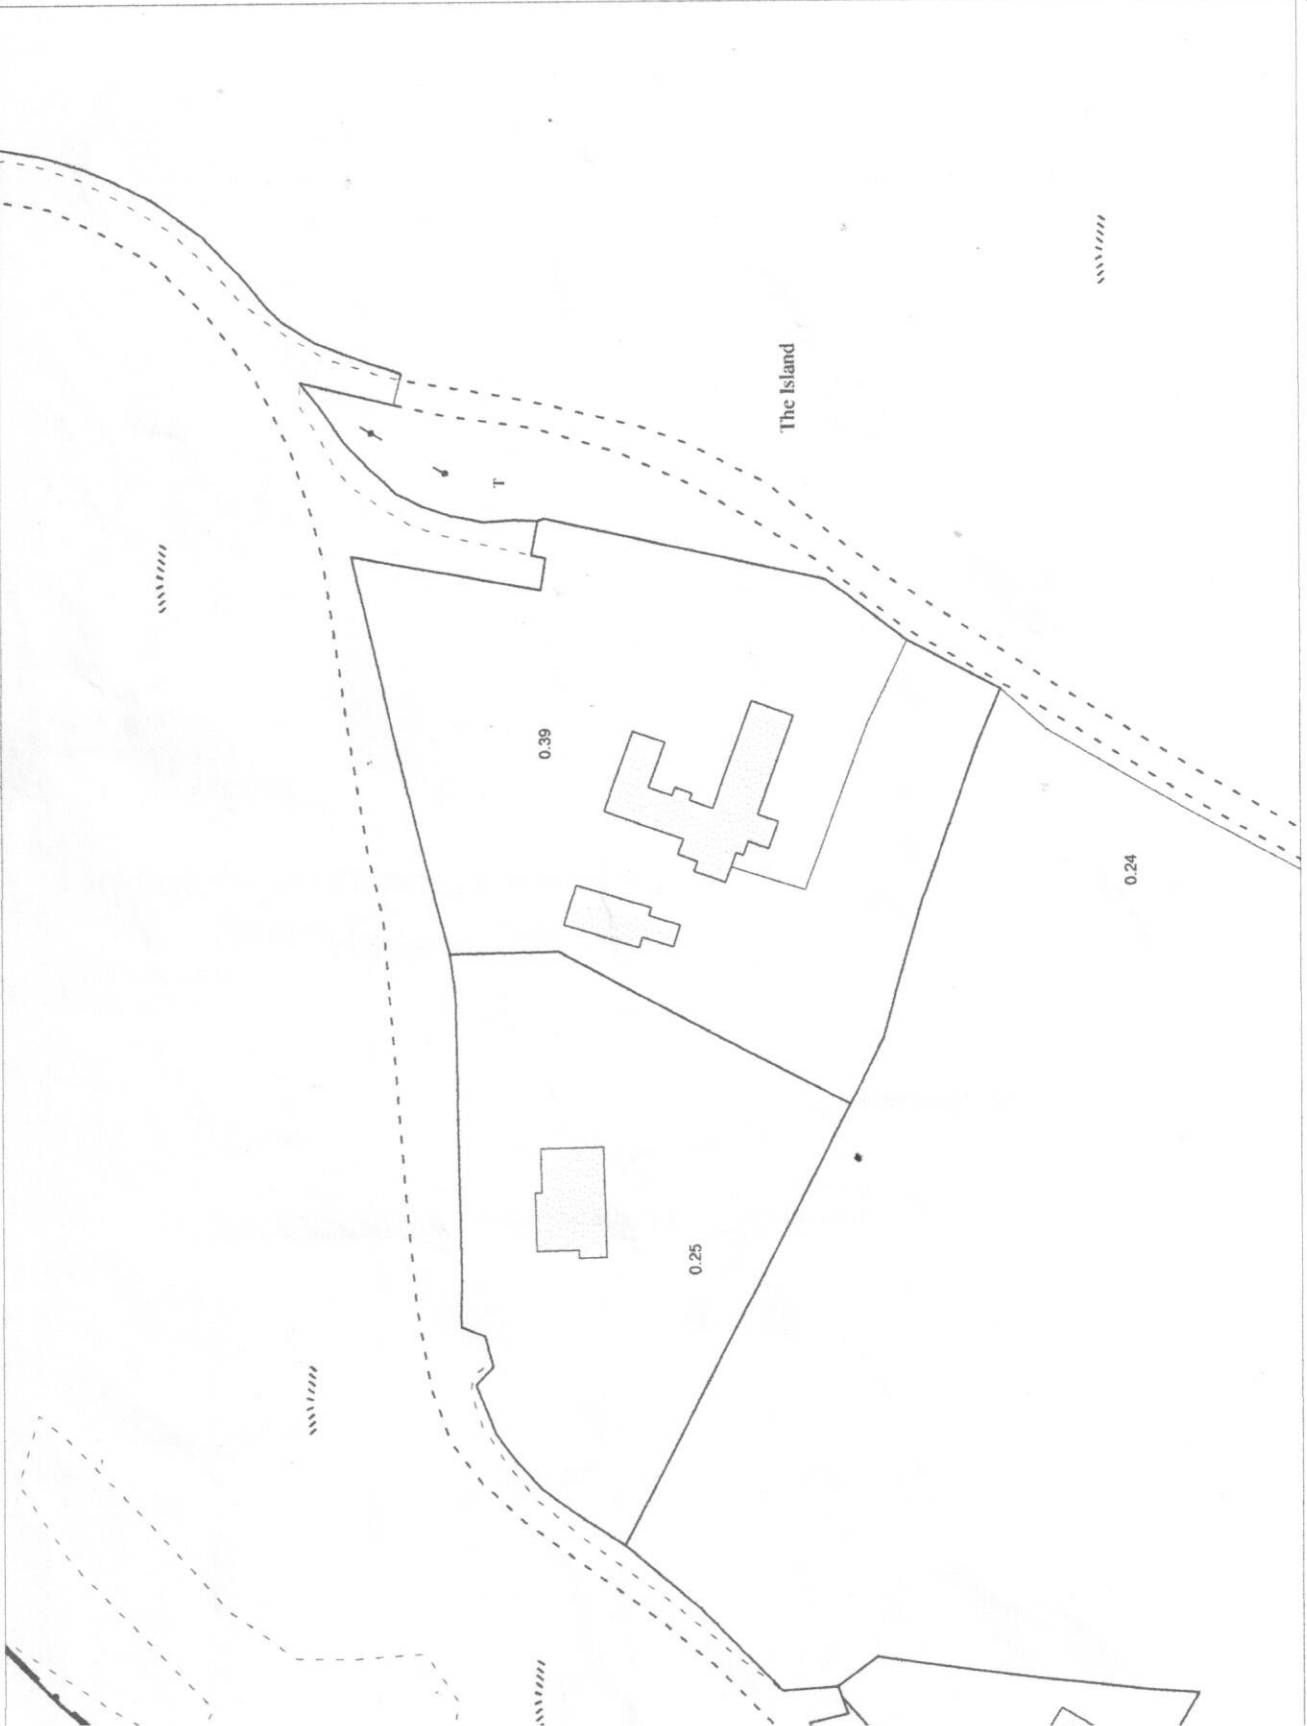

Plot Ref. No. 25229022_1_1
Plot Date 15-MAY-2015