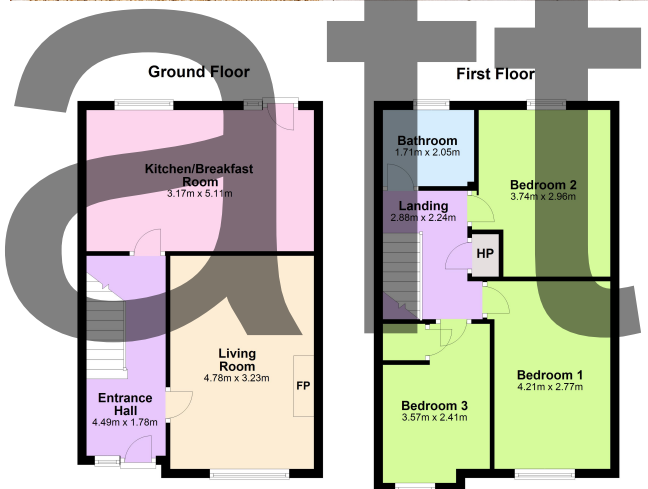

BER

BER C2, BER No. 102953122
Energy Performance Indicator: 177.27

NEGOTIATOR

Pippy Proger
Sherry FitzGerald
35 George's Street Upper
Dun Laoghaire Co. Dublin
N96 NW94
T: 012844422
M: 0873328328
E: pippy.proger@sherryfitz.ie

MORTGAGE ADVICE

For free independent advice on mortgages talk to Tara Cassidy
T : 0874451212
M: 0874451212
E: tara.cassidy@sherryfitz.ie

sherryfitz.ie