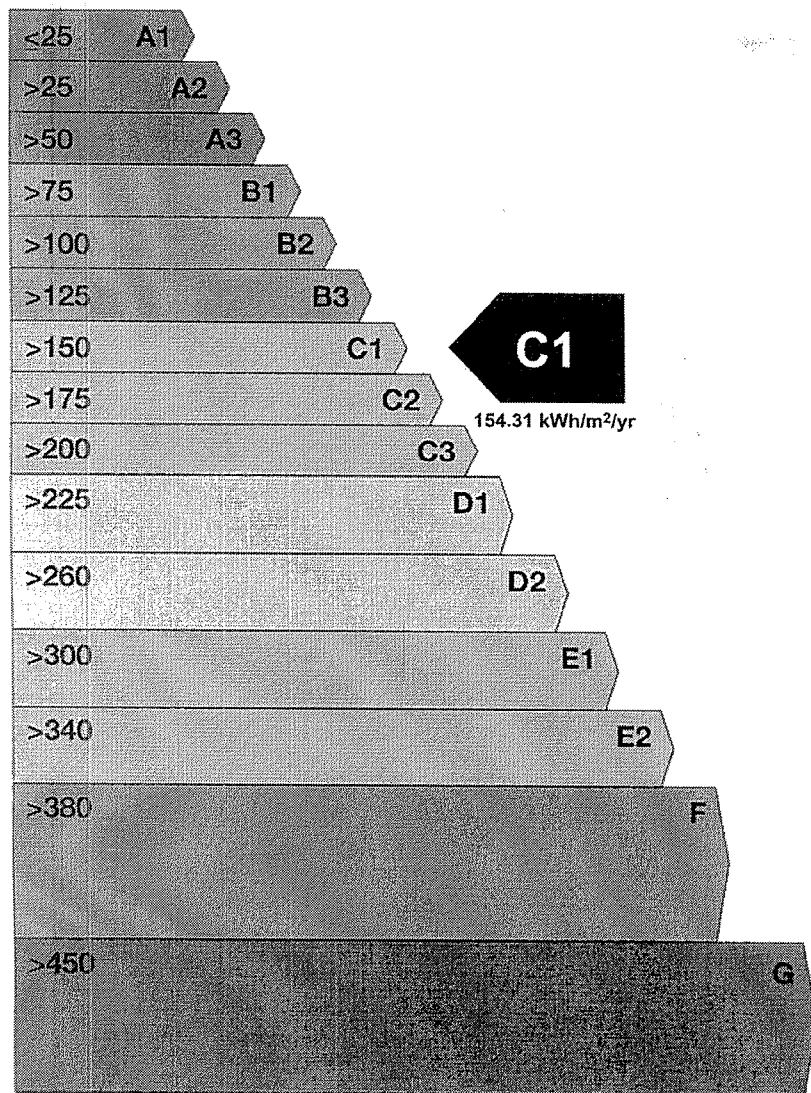

Building Energy Rating (BER)

BER for the building detailed below is: **C1**

Address 737 RYDER VILLAGE
THE K CLUB
STRAFFAN
CO. KILDARE

BER Number 101076446
Date of Issue 09/09/2009
Valid Until 09/09/2019
Assessor Number 100489
Assessor Company No 100487

The Building Energy Rating (BER) is an indication of the energy performance of this dwelling. It covers energy use for space heating, water heating, ventilation and lighting, calculated on the basis of standard occupancy. It is expressed as primary energy use per unit floor area per year (kWh/m²/yr).

'A' rated properties are the most energy efficient and will tend to have the lowest energy bills.

Building Energy Rating
kWh/m²/yr
MOST EFFICIENT

Carbon Dioxide (CO₂)
Emissions Indicator
kgCO₂/m²/yr

BEST
0

Calculated
annual CO₂
emissions

30.08 kgCO₂/m²/yr

WORST
>120

The less CO₂ produced, the less the dwelling contributes to global warming.

IMPORTANT: This BER is calculated on the basis of data provided to and by the BER Assessor, and using the version of the assessment software quoted above. A future BER assigned to this dwelling may be different, as a result of changes to the dwelling or to the assessment software.