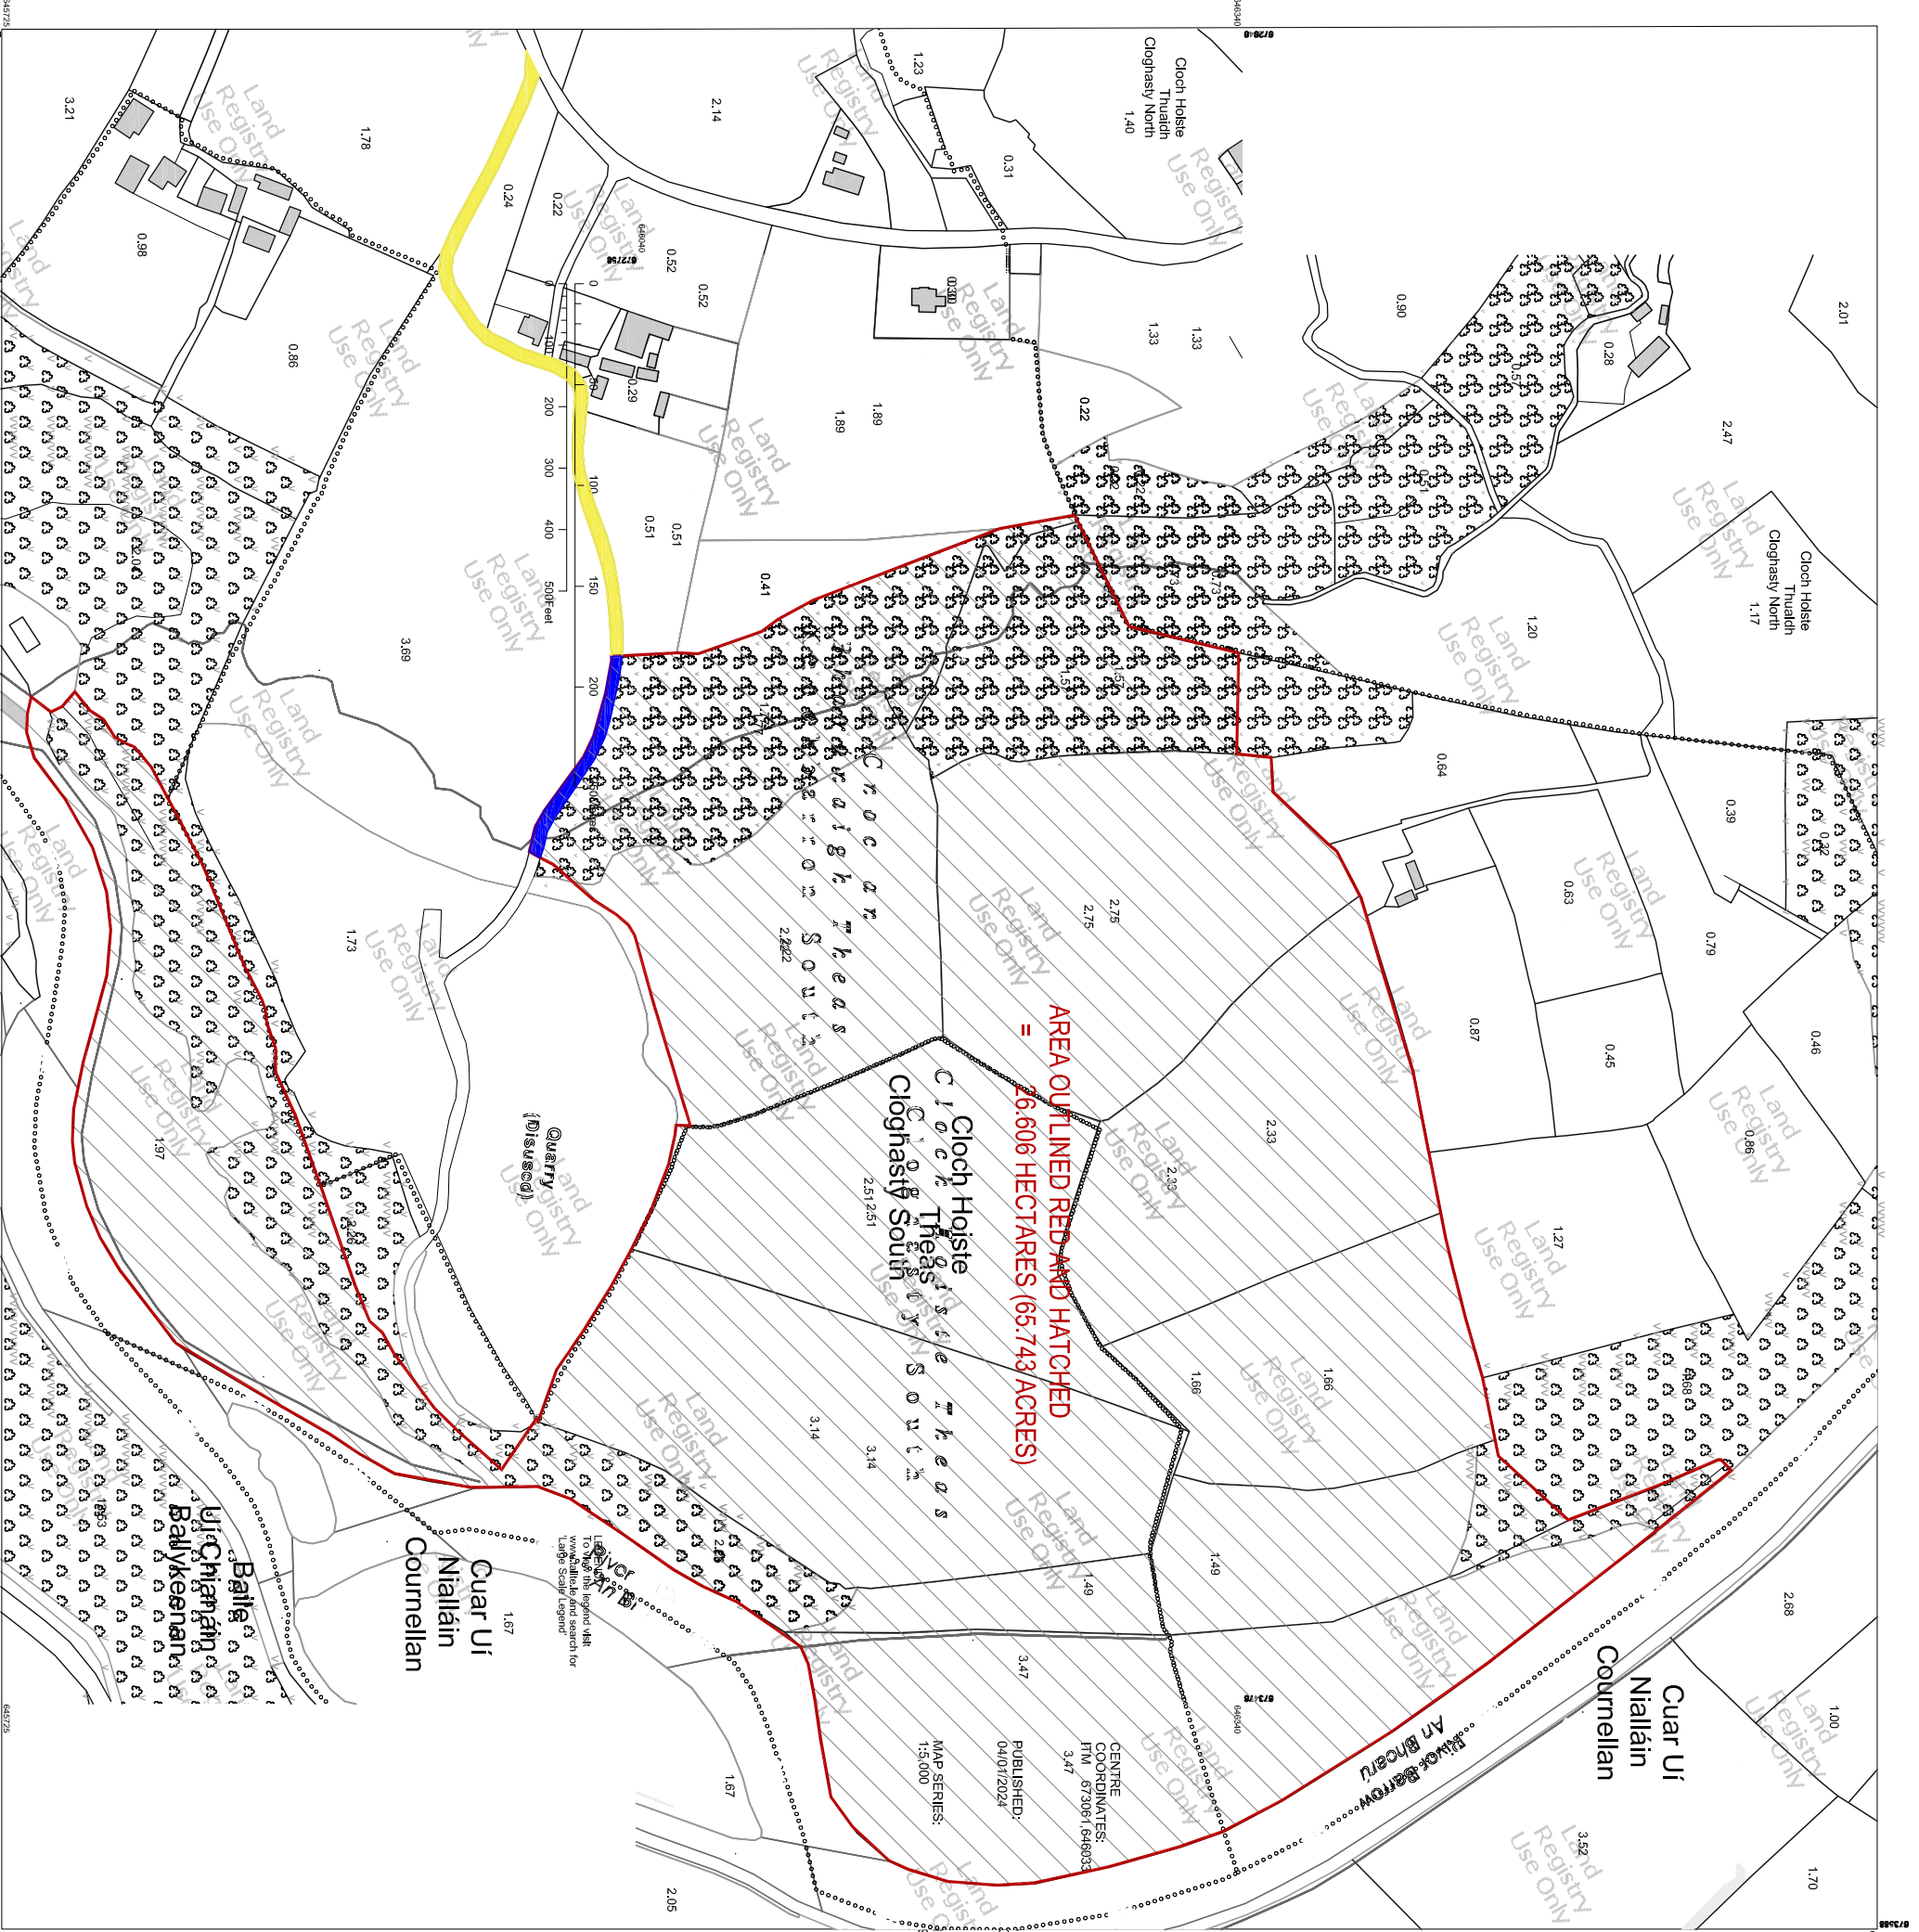

Land Registry Compliant Map

CENTRE COORDINATES:
ITM 673173.646348

PUBLISHED:
04/01/2024

ORDER NO.:
50375526_2

MAP SERIES:
1:5,000

MAP SHEETS:
4957

COMPILED AND PUBLISHED BY:
Tallie Eireann
Phoenix Park,
Dublin 8,
Ireland.
D08F6E4
www.tallie.ie

Any unauthorised reproduction infringes Tallie Eireann copyright.
No part of this publication may be copied, reproduced or transmitted in any form or by any means without the prior written permission of the copyright owner.

Representation on this map does not show a road, track or footpath Is not evidence of the existence of a right of way.

Topographic map does not show legal property boundaries, nor does it show ownership of physical features.

©Tallie Eireann, 2024.
All rights reserved.

OUTPUT SCALE: 1:2,500

LEGEND:
Tallie Eireann legend with
symbols and used for
Large Scale legend'