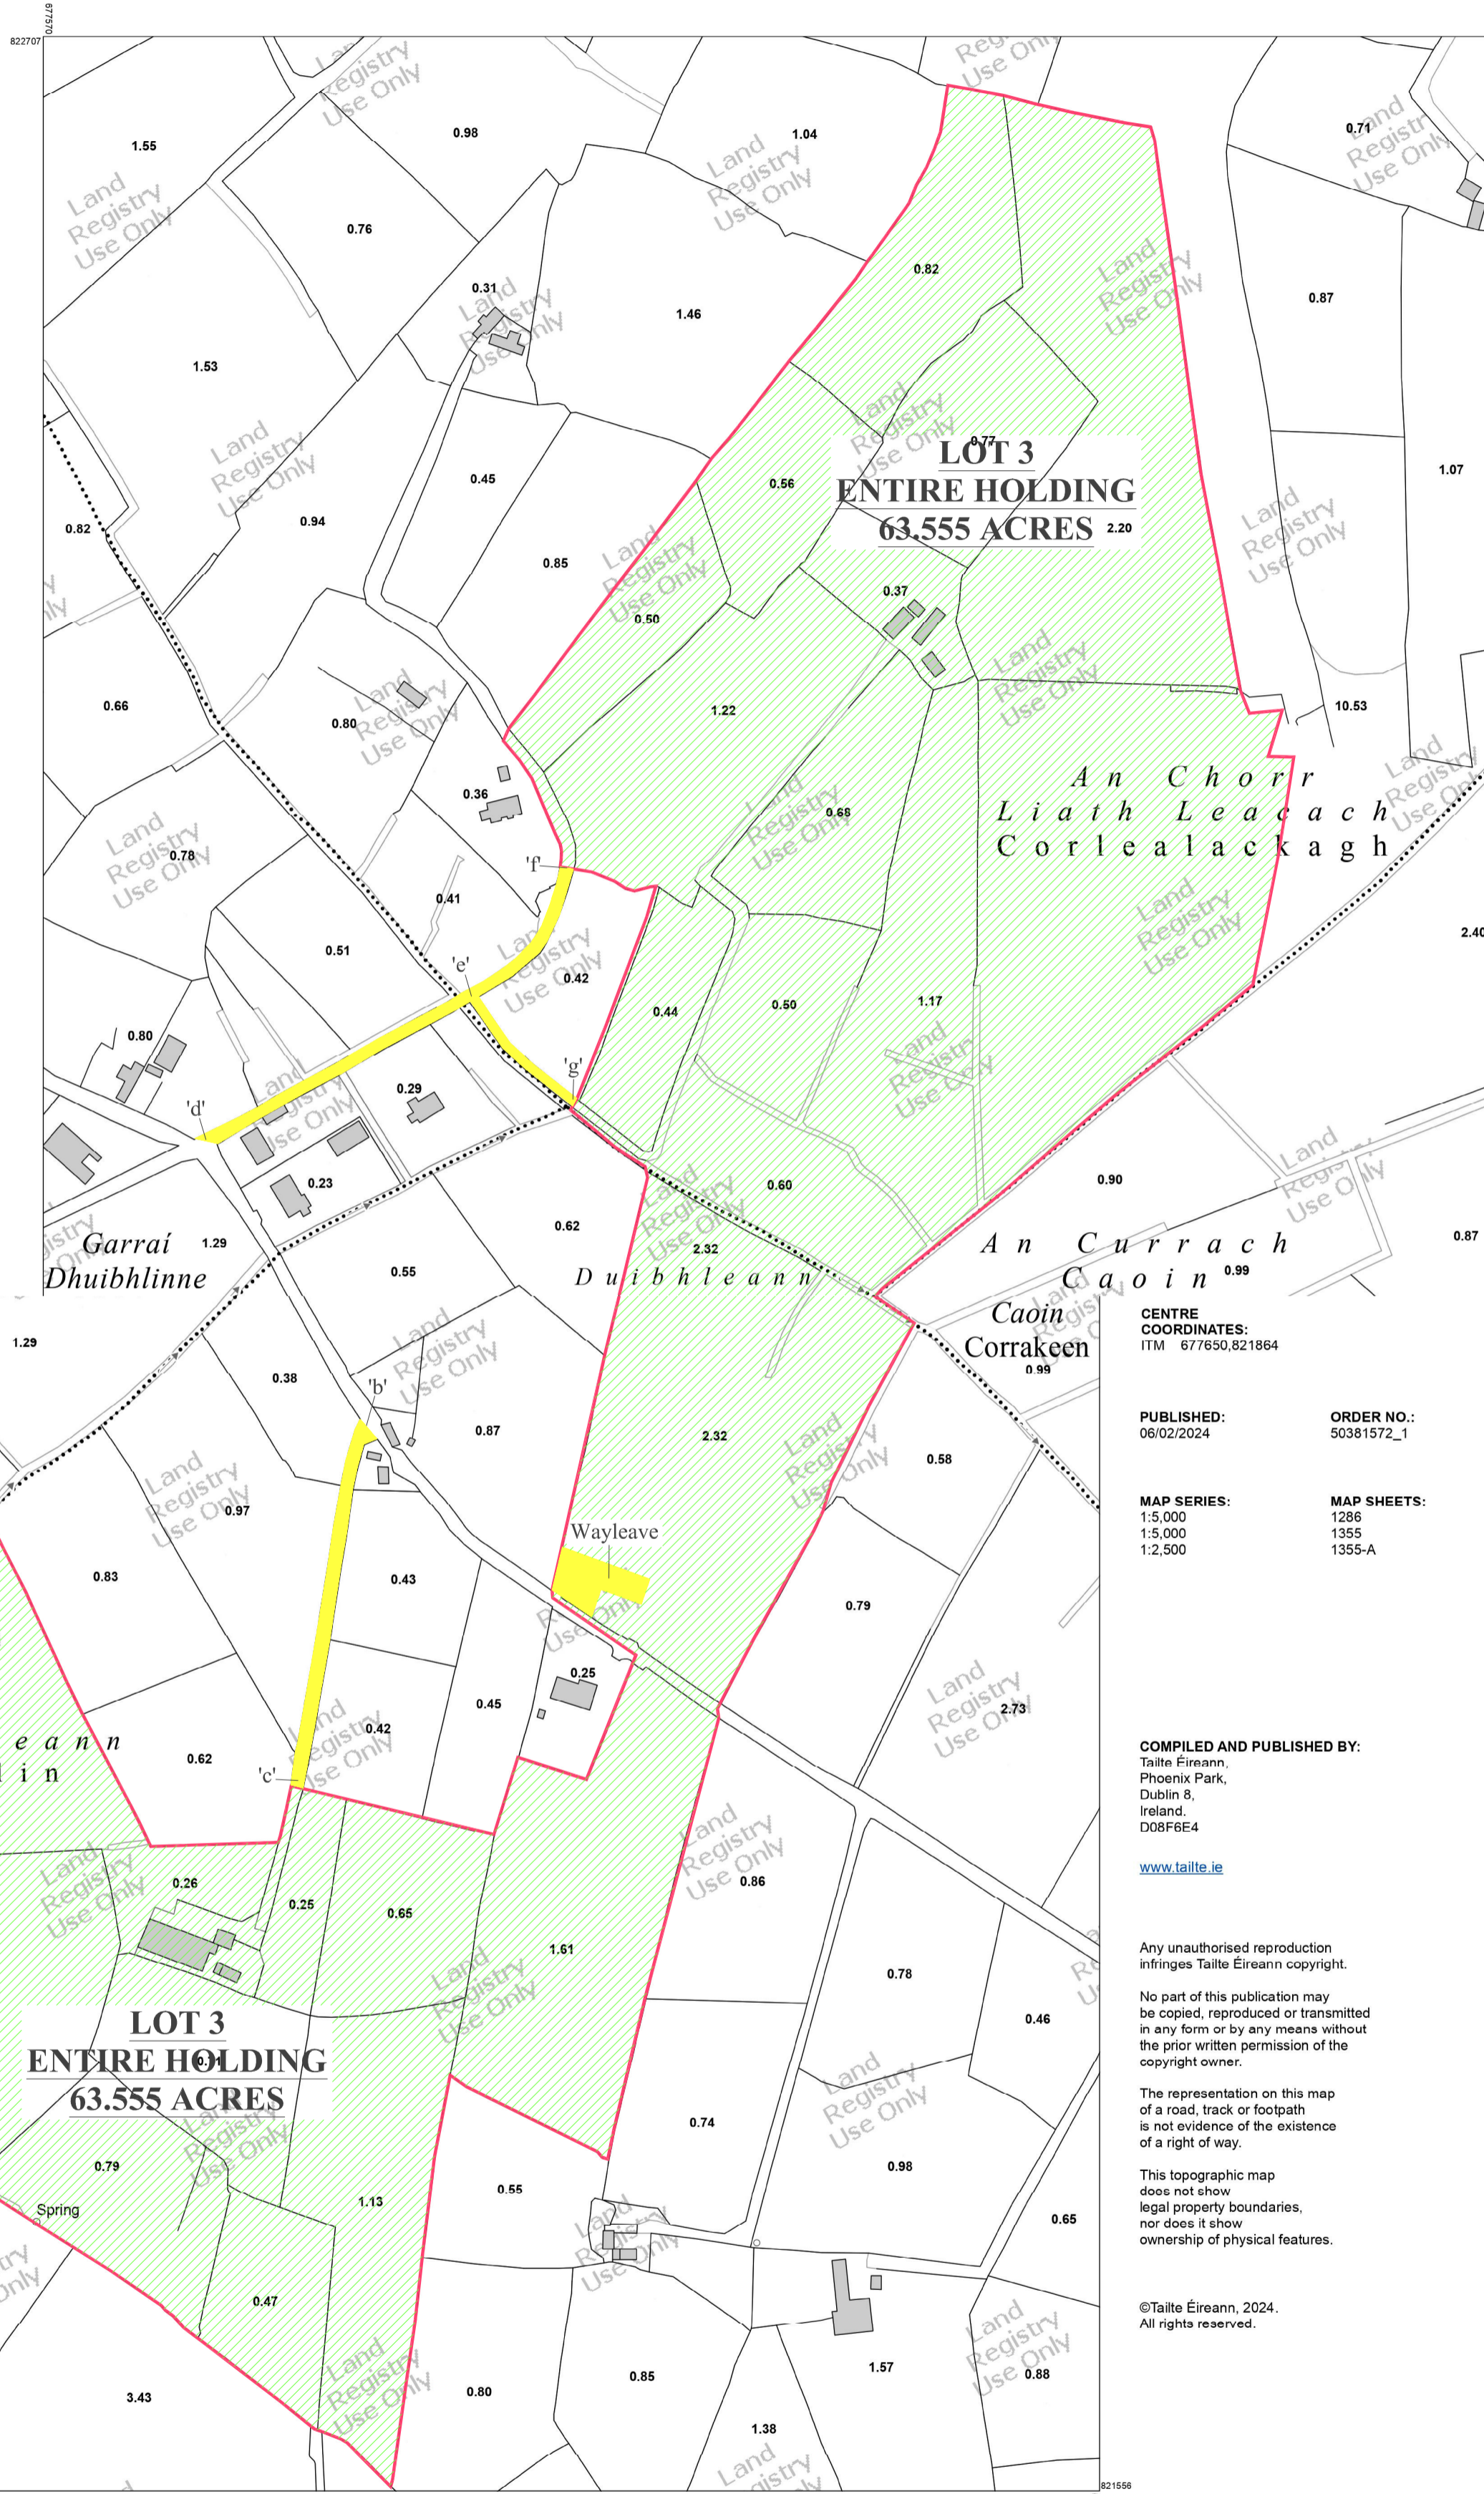

LOT 3 - ENTIRE HOLDING

Map referring to the townlands of Devlin & corleacklough, Doohamlet, Castleblayney County of Monaghan.

It is hereby certified that the area delineated in red, shaded green and marked 'LOT 3 - ENTIRE HOLDING' is 63.555 acres or thereabouts.

Right of Way marked 'b' - 'c' coloured yellow in favour of Lot 3.

Rights of Way marked 'd' - 'e' - 'f' and 'e' - 'g' coloured yellow in favour of Lot 3.

Wayleave coloured yellow over Lot 3 in favour of Folio MN9403F.

Signed: Peter Culleton B.Sc.

Dated: 08.02.2024

Peter Culleton B.Sc.
Planning Consultancy
Mullabrack
Shercock, Co. Cavan
T: 087-7775789
E: peterculleton1@hotmail.com

Land Registry Compliant Map

CENTRE COORDINATES:
ITM 677650,821864

PUBLISHED: 06/02/2024
ORDER NO.: 50381572_1

MAP SERIES: 1:5,000, 1:5,000, 1:2,500
MAP SHEETS: 1286, 1355, 1355-A

COMPILED AND PUBLISHED BY:
Tailte Éireann,
Phoenix Park,
Dublin 8,
Ireland.
D08F6E4
www.tailte.ie

Any unauthorised reproduction infringes Tailte Éireann copyright.

No part of this publication may be copied, reproduced or transmitted in any form or by any means without the prior written permission of the copyright owner.

The representation on this map of a road, track or footpath is not evidence of the existence of a right of way.

This topographic map does not show legal property boundaries, nor does it show ownership of physical features.

©Tailte Éireann, 2024. All rights reserved.