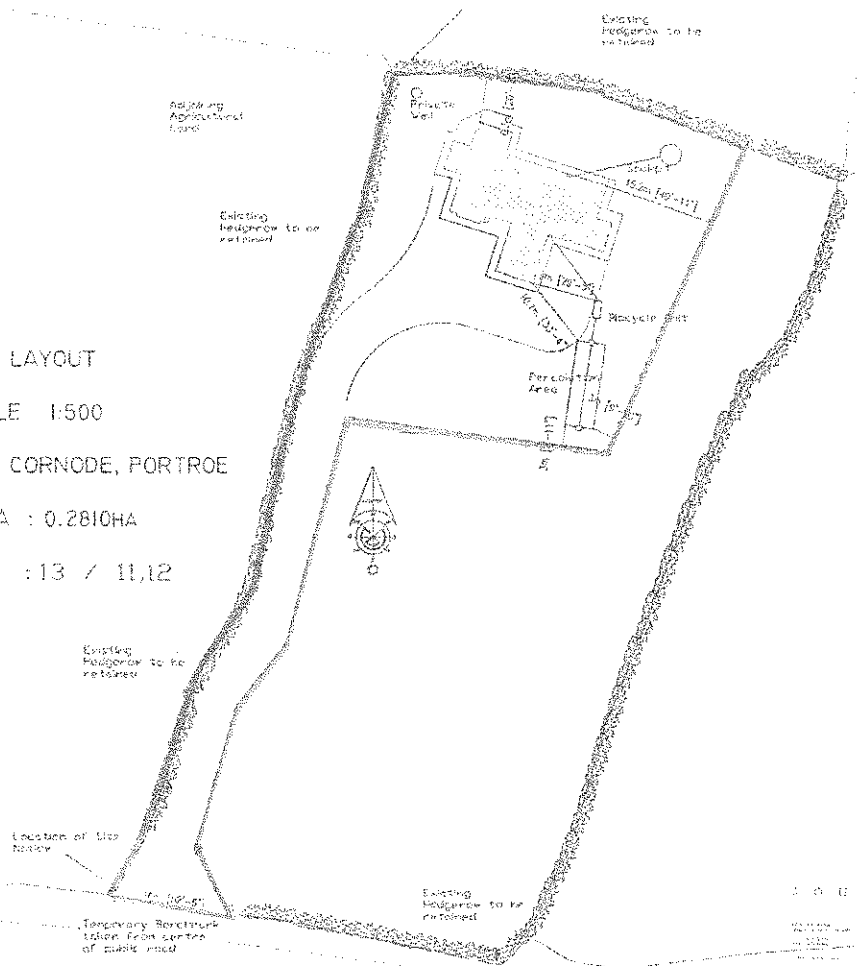

SITE LAYOUT

SCALE 1:500

TLD: CORNODE, PORTROE

AREA : 0.2810HA

O.S : 13 / 11,12

JOHN FORBES

NO.	DATE	DESCRIPTION	BY
1	13/11/12
2
3
4
5