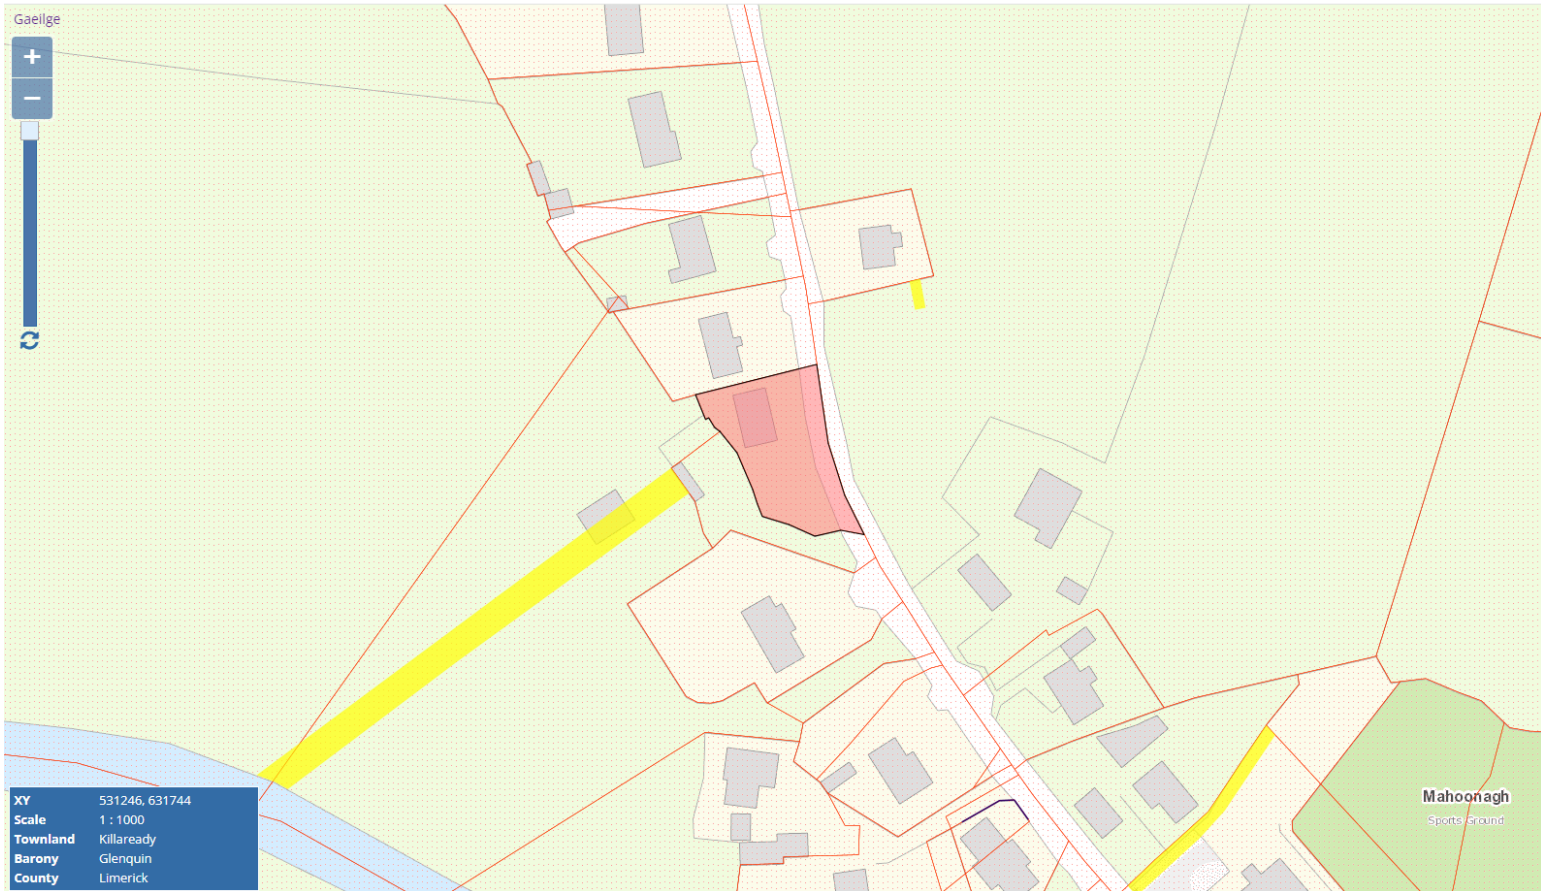

Gaellge

XY 531246, 631744
Scale 1 : 1000
Townland Killaready
Barony Glenquin
County Limerick

Property Details

> Back

Folio Number LK74665F
Title Level Freehold
Plan Number BNW40
Property Number 1
Area of selected plans 0.11 hectares.
Number of Plans on this folio: 1
Address Not Available

Add to Basket

Create Alert

*Taithe Éireann Registration Boundaries and Plan Area **are not conclusive**. See [Section 62\(2\) of Registration of Title Act 2006](#) and [Rule 8\(3\) of the Land Registration Rules 2012](#).