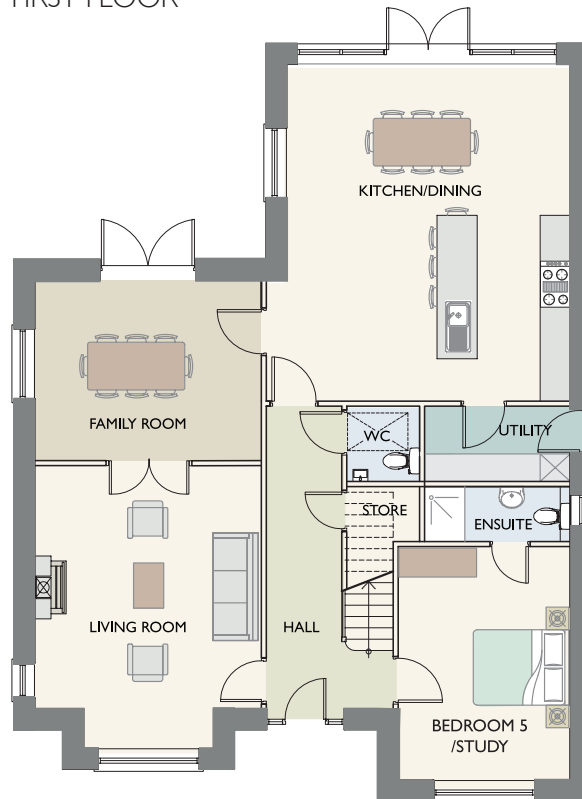

Hazelbrook Malahide

FIRST FLOOR

GROUND FLOOR

TYPE B5 4 BED DETACHED HOUSE

FLOOR AREA: 200 Sq.M. / 2152 SqF.

B5