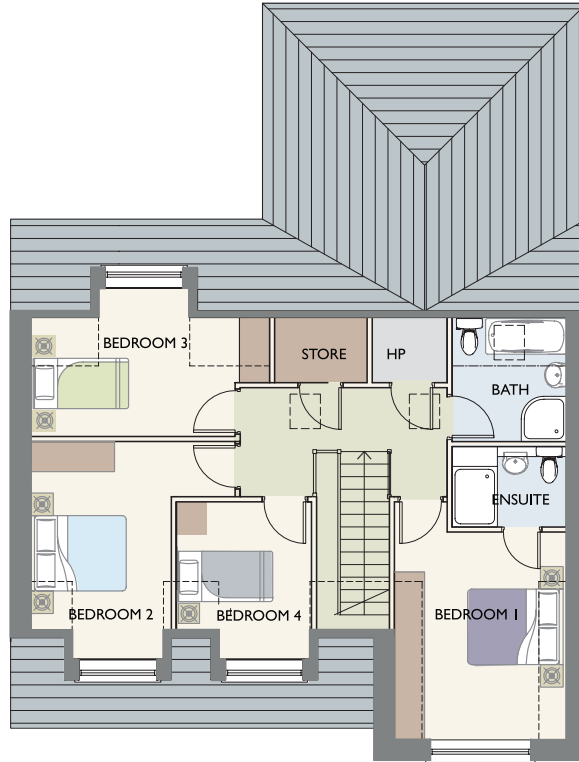

Hazelbrook Malahide

FIRST FLOOR

GROUND FLOOR

TYPE B5 4 BED DETACHED HOUSE

FLOOR AREA: 200 Sq.M. / 2152 SqF.

B5