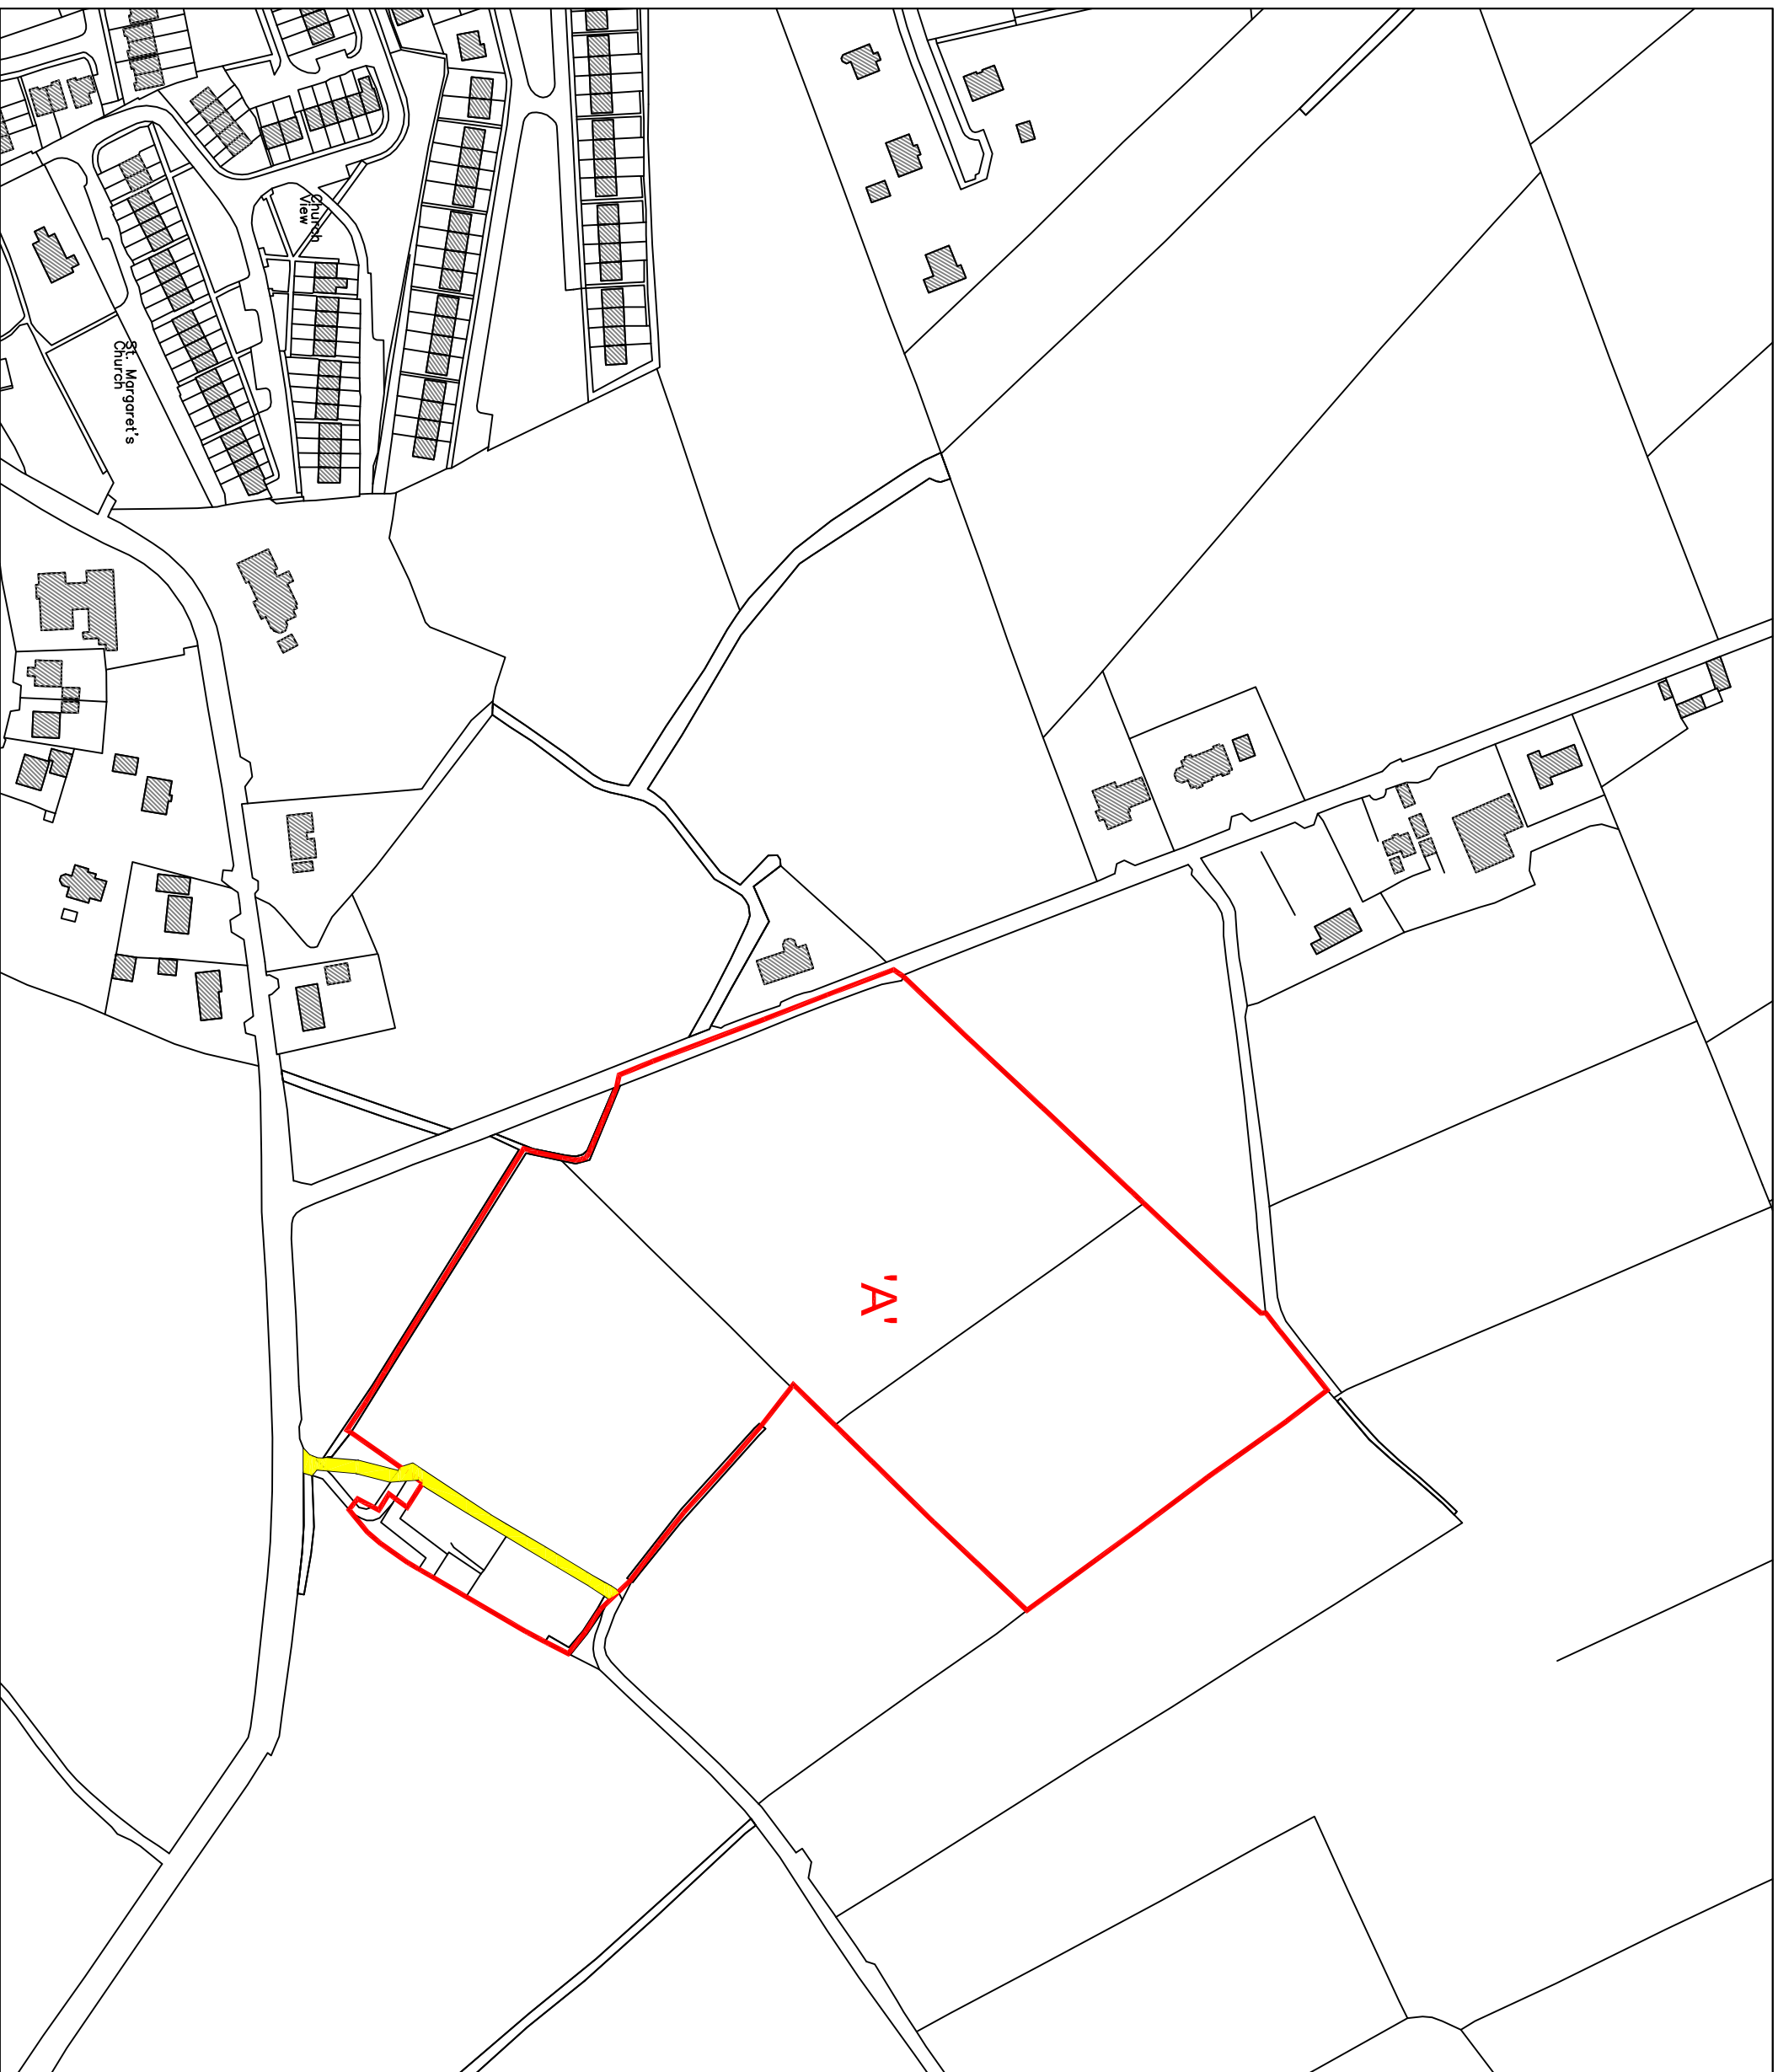

**MAP FOR IDENTIFICATION
PURPOSES ONLY**

EXTRACT LOUTH O.S. SHEET
1832-C

AREA OF 'A'

Area = 5.616 hectares (13.88 acres)

**RIGHT OF WAY SHOWN
COLOURED YELLOW**

ECC

**ECC Design &
Engineering Limited**

Jenkinson Business Park
Jenkinson, Dundalk
Co. Louth, Ireland, A91 W224
+353 (0) 42 9380285 www.eccgroup.ie
info@eccgroup.ie

JOB
Lands at Dromiskin,
Dundalk, Co. Louth

CLIENT Property Partners Laurence Gunne
ADDRESS Dromiskin, Dundalk, Co. Louth

DRAWING TITLE
Sale Map
Map for Contract Purposes Only

DRAWING STATUS Contract Mapping

DRAWN BY Colin Holmes
CHECKED BY Colin Holmes
DATE June 2021

DRAWING SCALES
AS SHOWN

DRAWING NUMBER PCD - 001. **REVISION** -