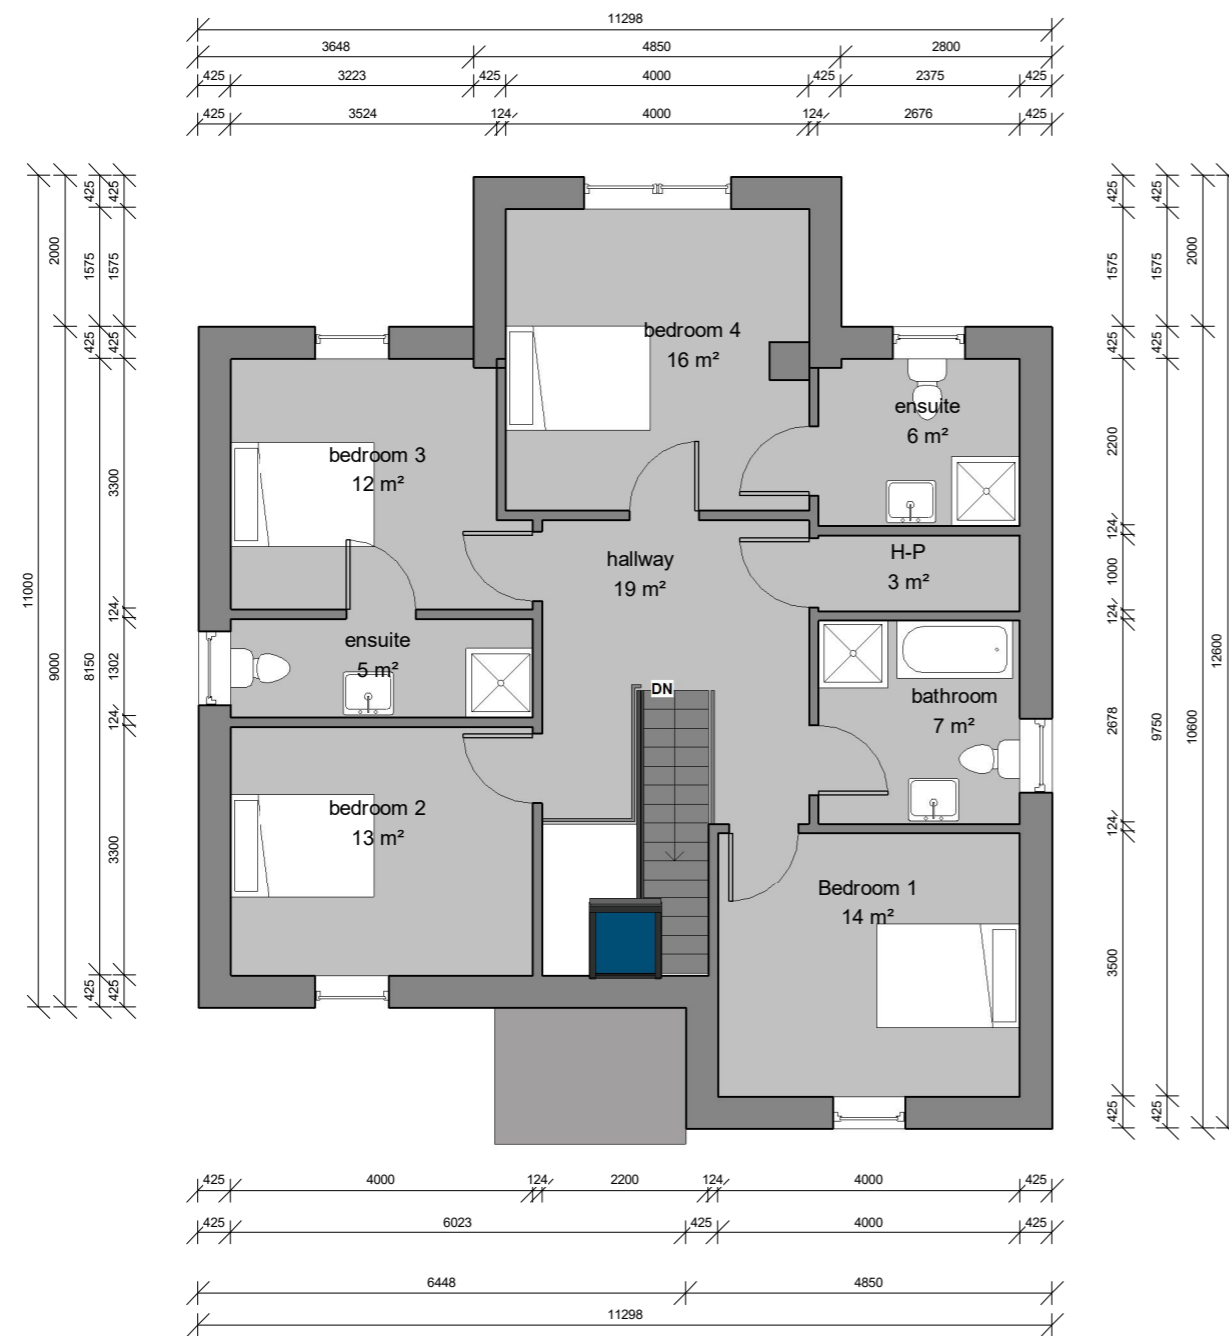

NOTES:

2 3D View 2

1 LL01 First floor plan
1 : 100

REV:	DATE:	DESCRIPTION:

IGNATIUS T. GREANEY & ASSOCIATES
Clarig Consulting Engineers Ltd.

Chartered Engineers MIEI MACEI

Clarig, Kilcolgan, Co. Galway, Ireland.
T: 091 796015 E: info@igreaney.com
F: 091 796736 W: www.igreaney.com

CLIENT:
Gerry Burke

PROJECT:
3 Houses @ Caislean, Coolagh, Galway.

DRAWING:
First floor plan

DRAWN BY: I.G DATE: 17/11/2017

SCALE: 1-100 DRAWING NO: 17-54-03 CHCK'D BY: