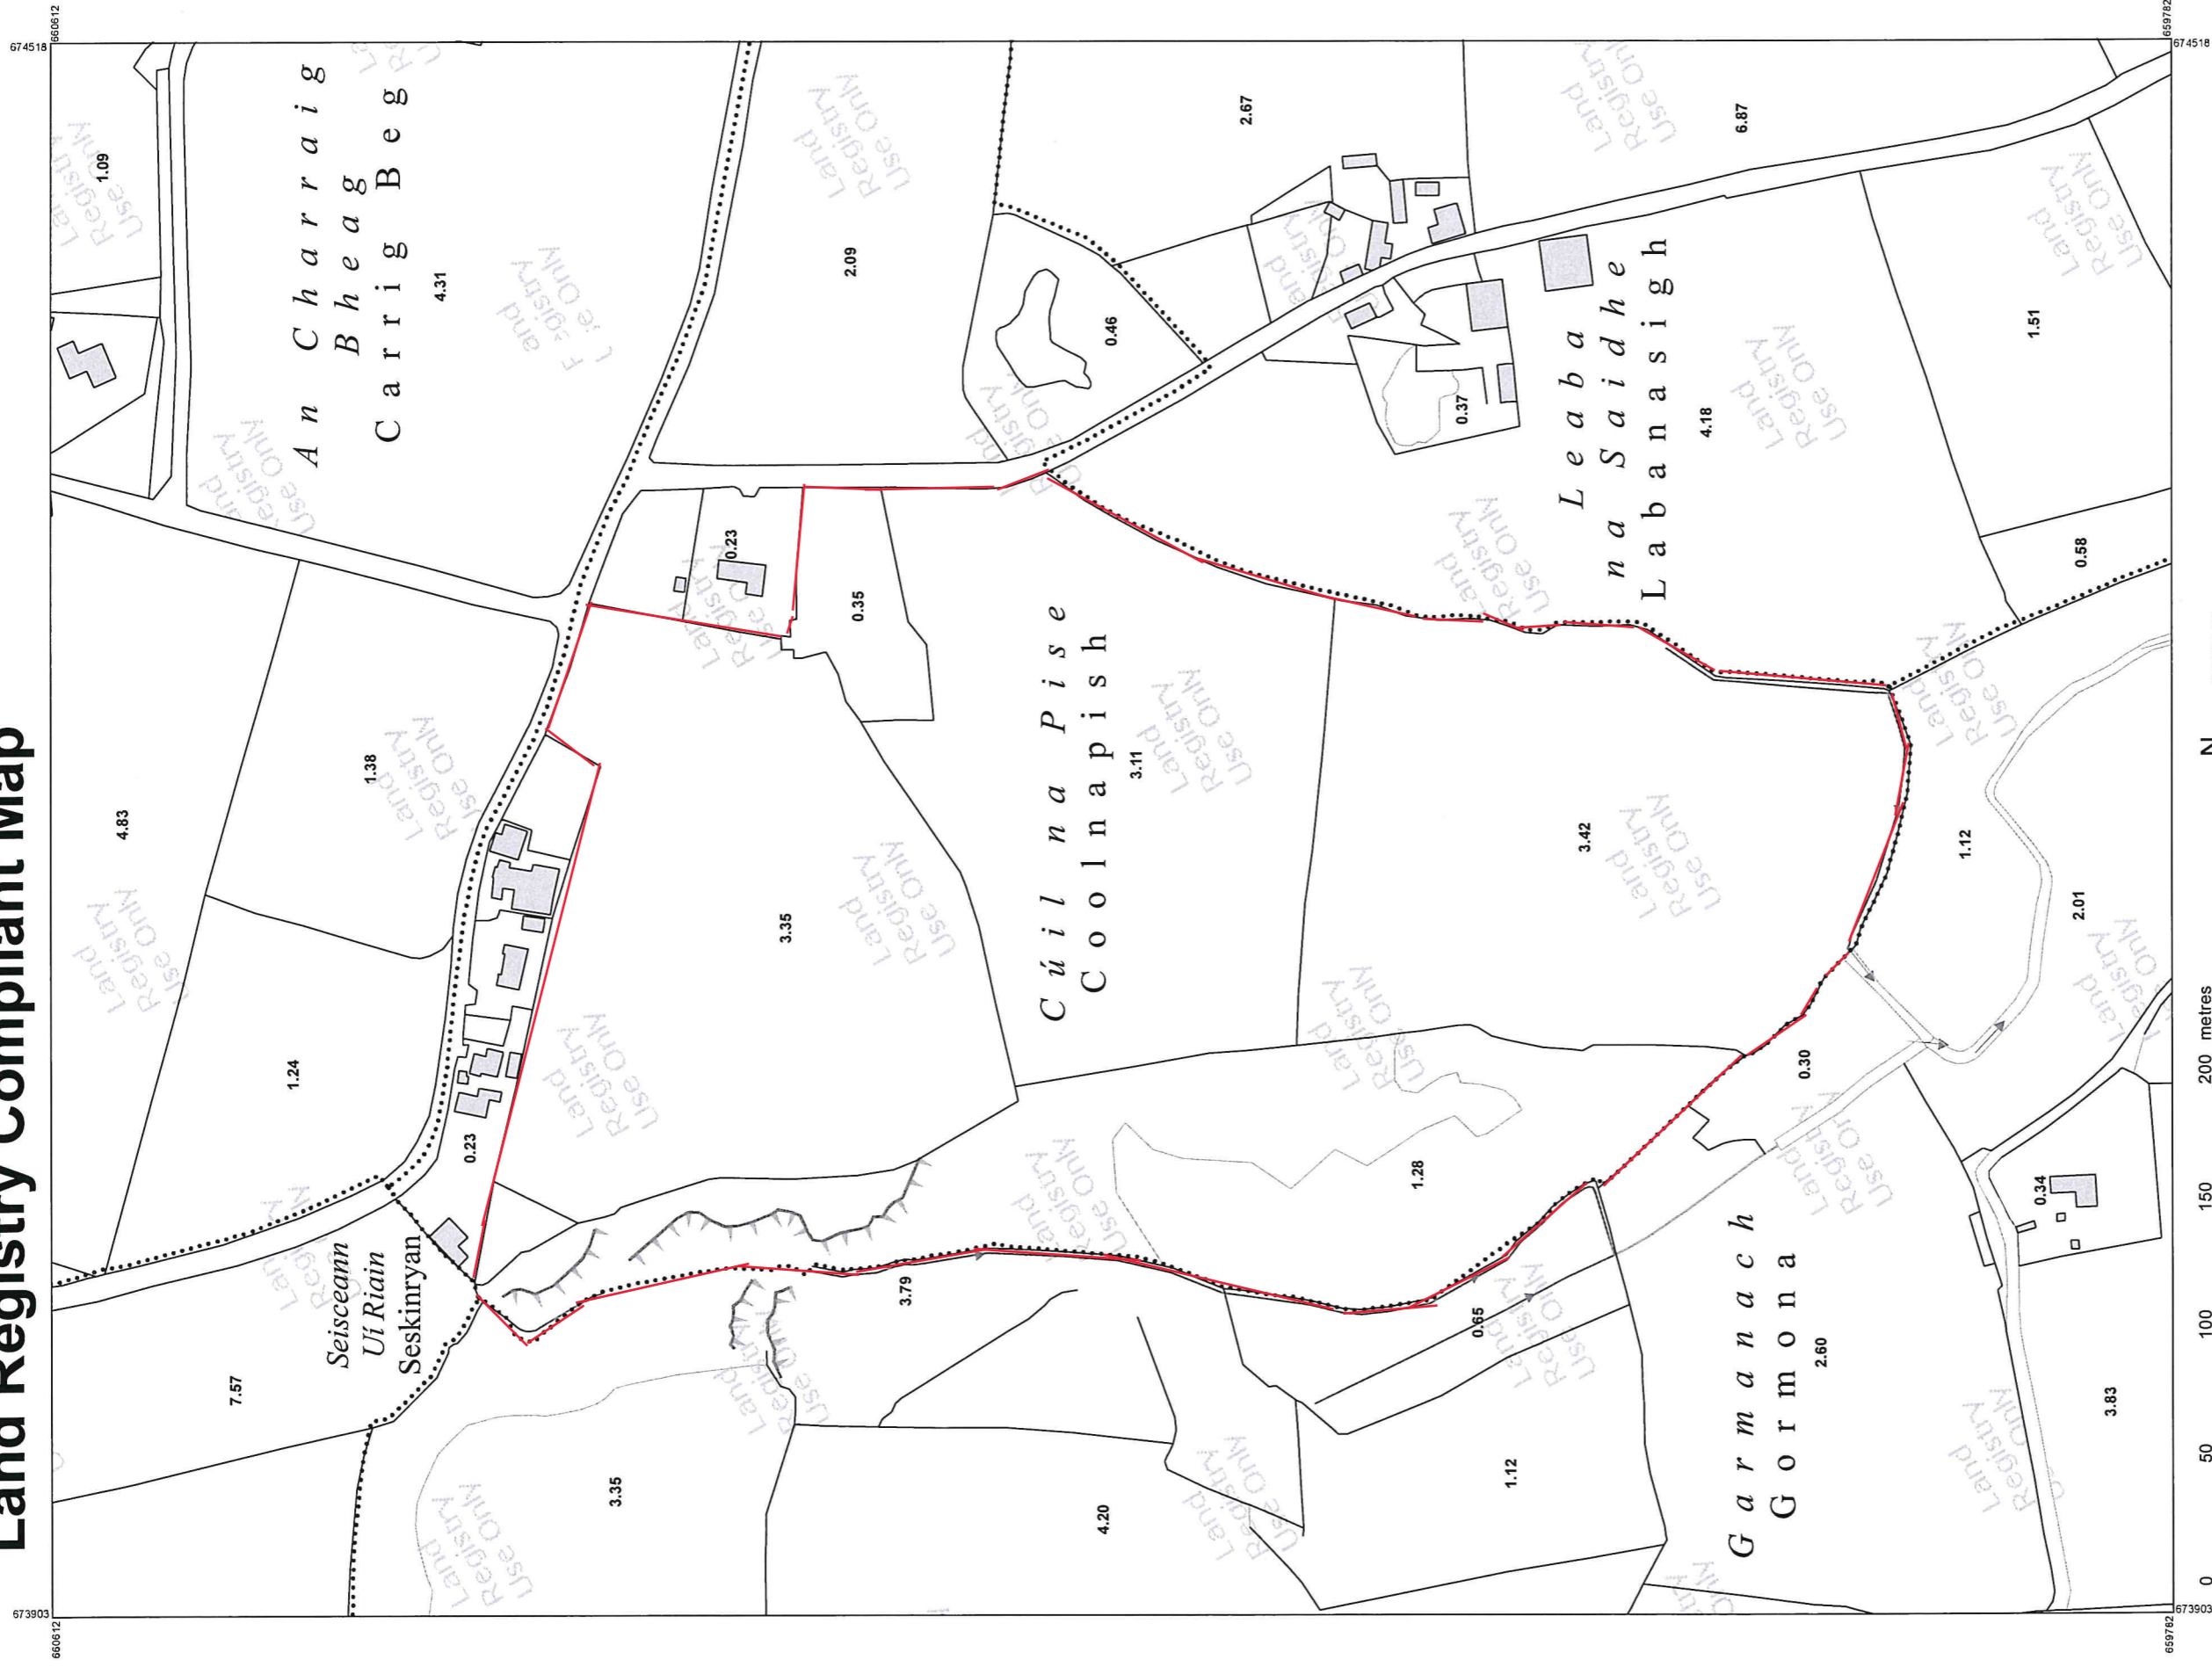

Land Registry Compliant Map

CENTRE COORDINATES:
ITM 674211,660197

ORDER NO.: 50283967_3
PUBLISHED: 05/08/2022

MAP SERIES: 1:5,000
1:5,000
MAP SHEETS: 4651
4711

CAPTURE RESOLUTION:
The map objects are only accurate to the resolution at which they were captured.
Output scale is not indicative of data capture scale.
Further information is available at:
<http://www.osi.ie>; search 'Capture Resolution'

LEGEND:
<http://www.osi.ie>; search 'Large Scale Legend'

COMPILED AND PUBLISHED BY:
Ordnance Survey Ireland,
Phoenix Park,
Dublin 8,
Ireland.

Ordnance Survey maps never show legal property boundaries, nor do they show ownership of physical features.

Unauthorised reproduction infringes Ordnance Survey Ireland and Government of Ireland copyright.

The representation on this map of a road, track or footpath is not evidence of the existence of a right of way.