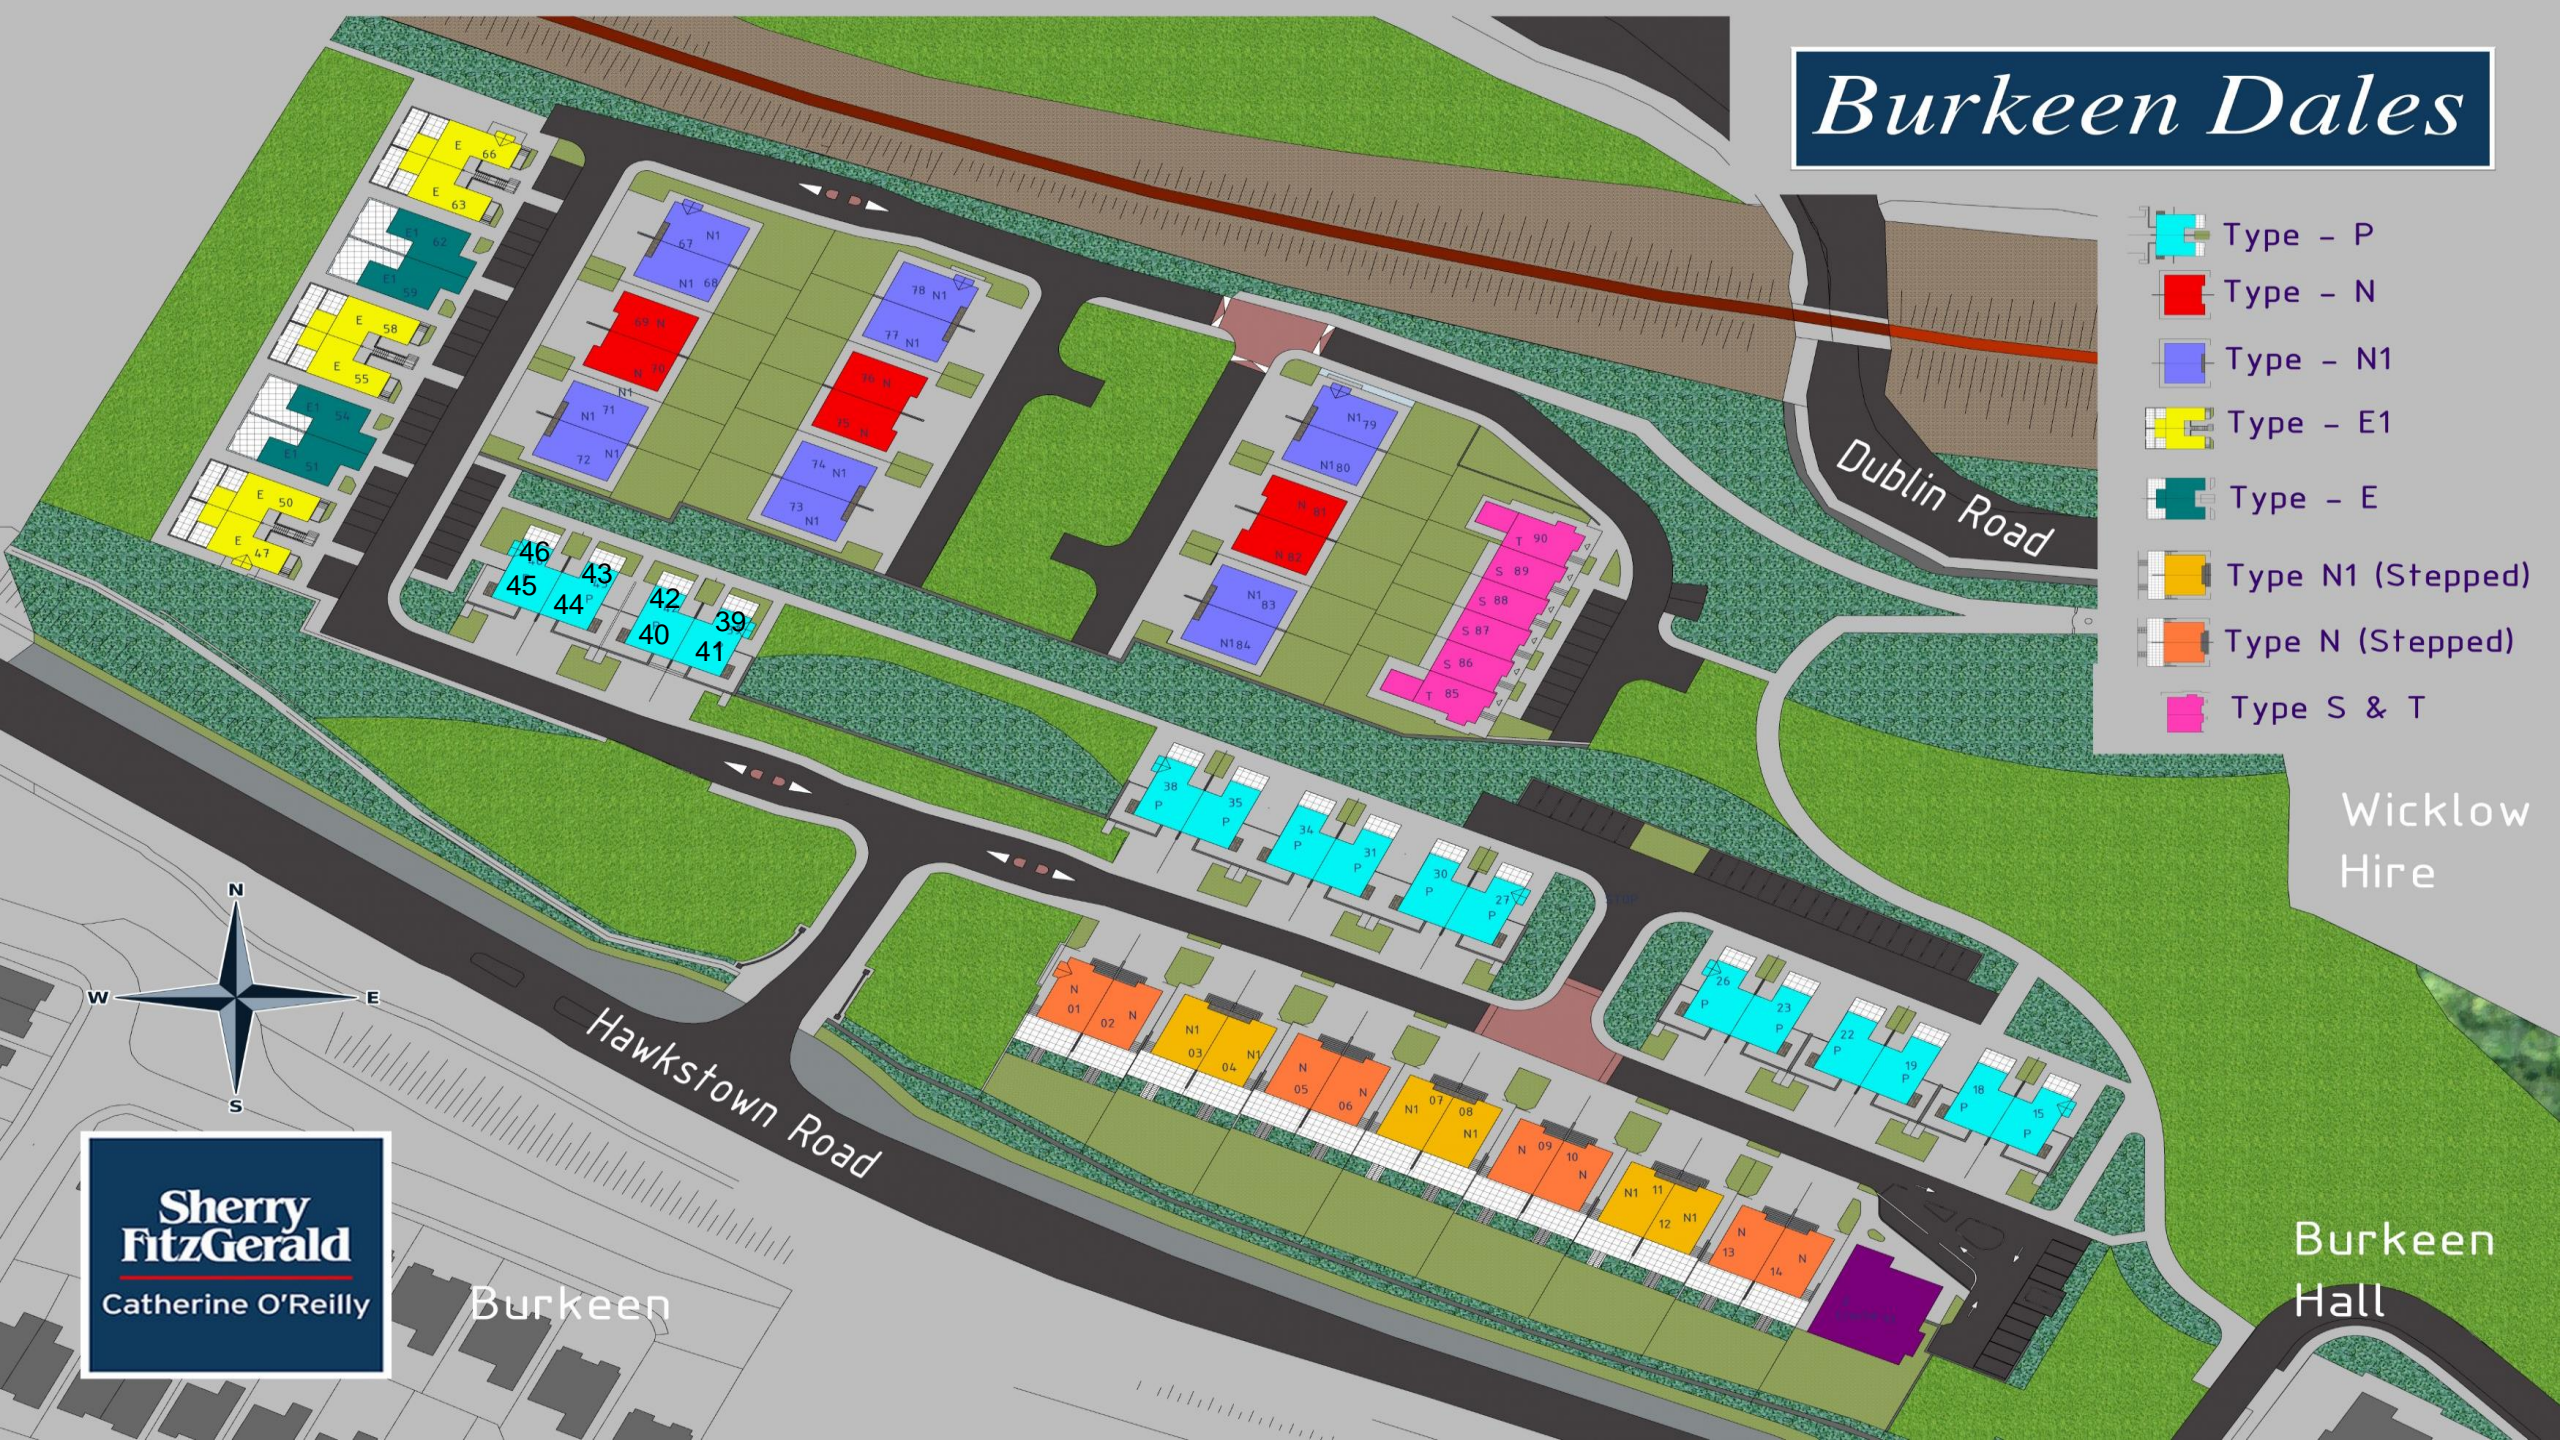

Burkeean Dales

3 Bedroom Duplex at €400,000

Approx. 90m²

Burkeen Dales

- Type - P
- Type - N
- Type - N1
- Type - E1
- Type - E
- Type N1 (Stepped)
- Type N (Stepped)
- Type S & T

Wicklow Hire

Burkeen Hall

Sherry FitzGerald
Catherine O'Reilly

Burkeen

Hawkstown Road

Dublin Road

Burkeen Dales

**Sherry
FitzGerald**
Catherine O'Reilly

Burkeen Dales

**Sherry
FitzGerald**
Catherine O'Reilly

Burkeen Dales

**Sherry
FitzGerald**
Catherine O'Reilly

Burkeen Dales

**Sherry
FitzGerald**
Catherine O'Reilly

Type - P

Burkeen Dales

FLOOR PLAN - TYPE P DUPLEX
UPPER LEVEL (3 Bed)

Type - P

Burkeen Dales

FLOOR PLAN - TYPE P DUPLEX
UPPER LEVEL (3 Bed)

BURKEEN

DEVELOPMENTS