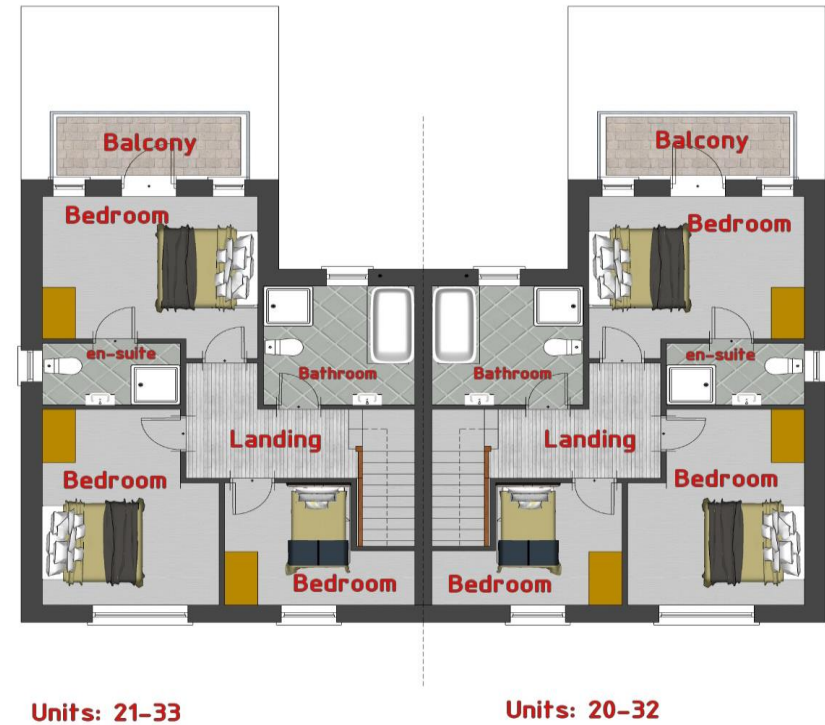

Burkeean Dales

3 Bedroom Duplex at €400,000

Approx. 90m²

Burkeen Dales

- Type - P
- Type - N
- Type - N1
- Type - E1
- Type - E
- Type N1 (Stepped)
- Type N (Stepped)
- Type S & T

Wicklow Hire

Burkeen Hall

Sherry FitzGerald
Catherine O'Reilly

**Sherry
FitzGerald**
Catherine O'Reilly

Burkeen Dales

**Sherry
FitzGerald**
Catherine O'Reilly

Type - P

Burkeen Dales

FLOOR PLAN - TYPE P DUPLEX
UPPER LEVEL (3 Bed)

Type - P

Burkeen Dales

FLOOR PLAN - TYPE P DUPLEX
UPPER LEVEL (3 Bed)

BURKEEN

DEVELOPMENTS