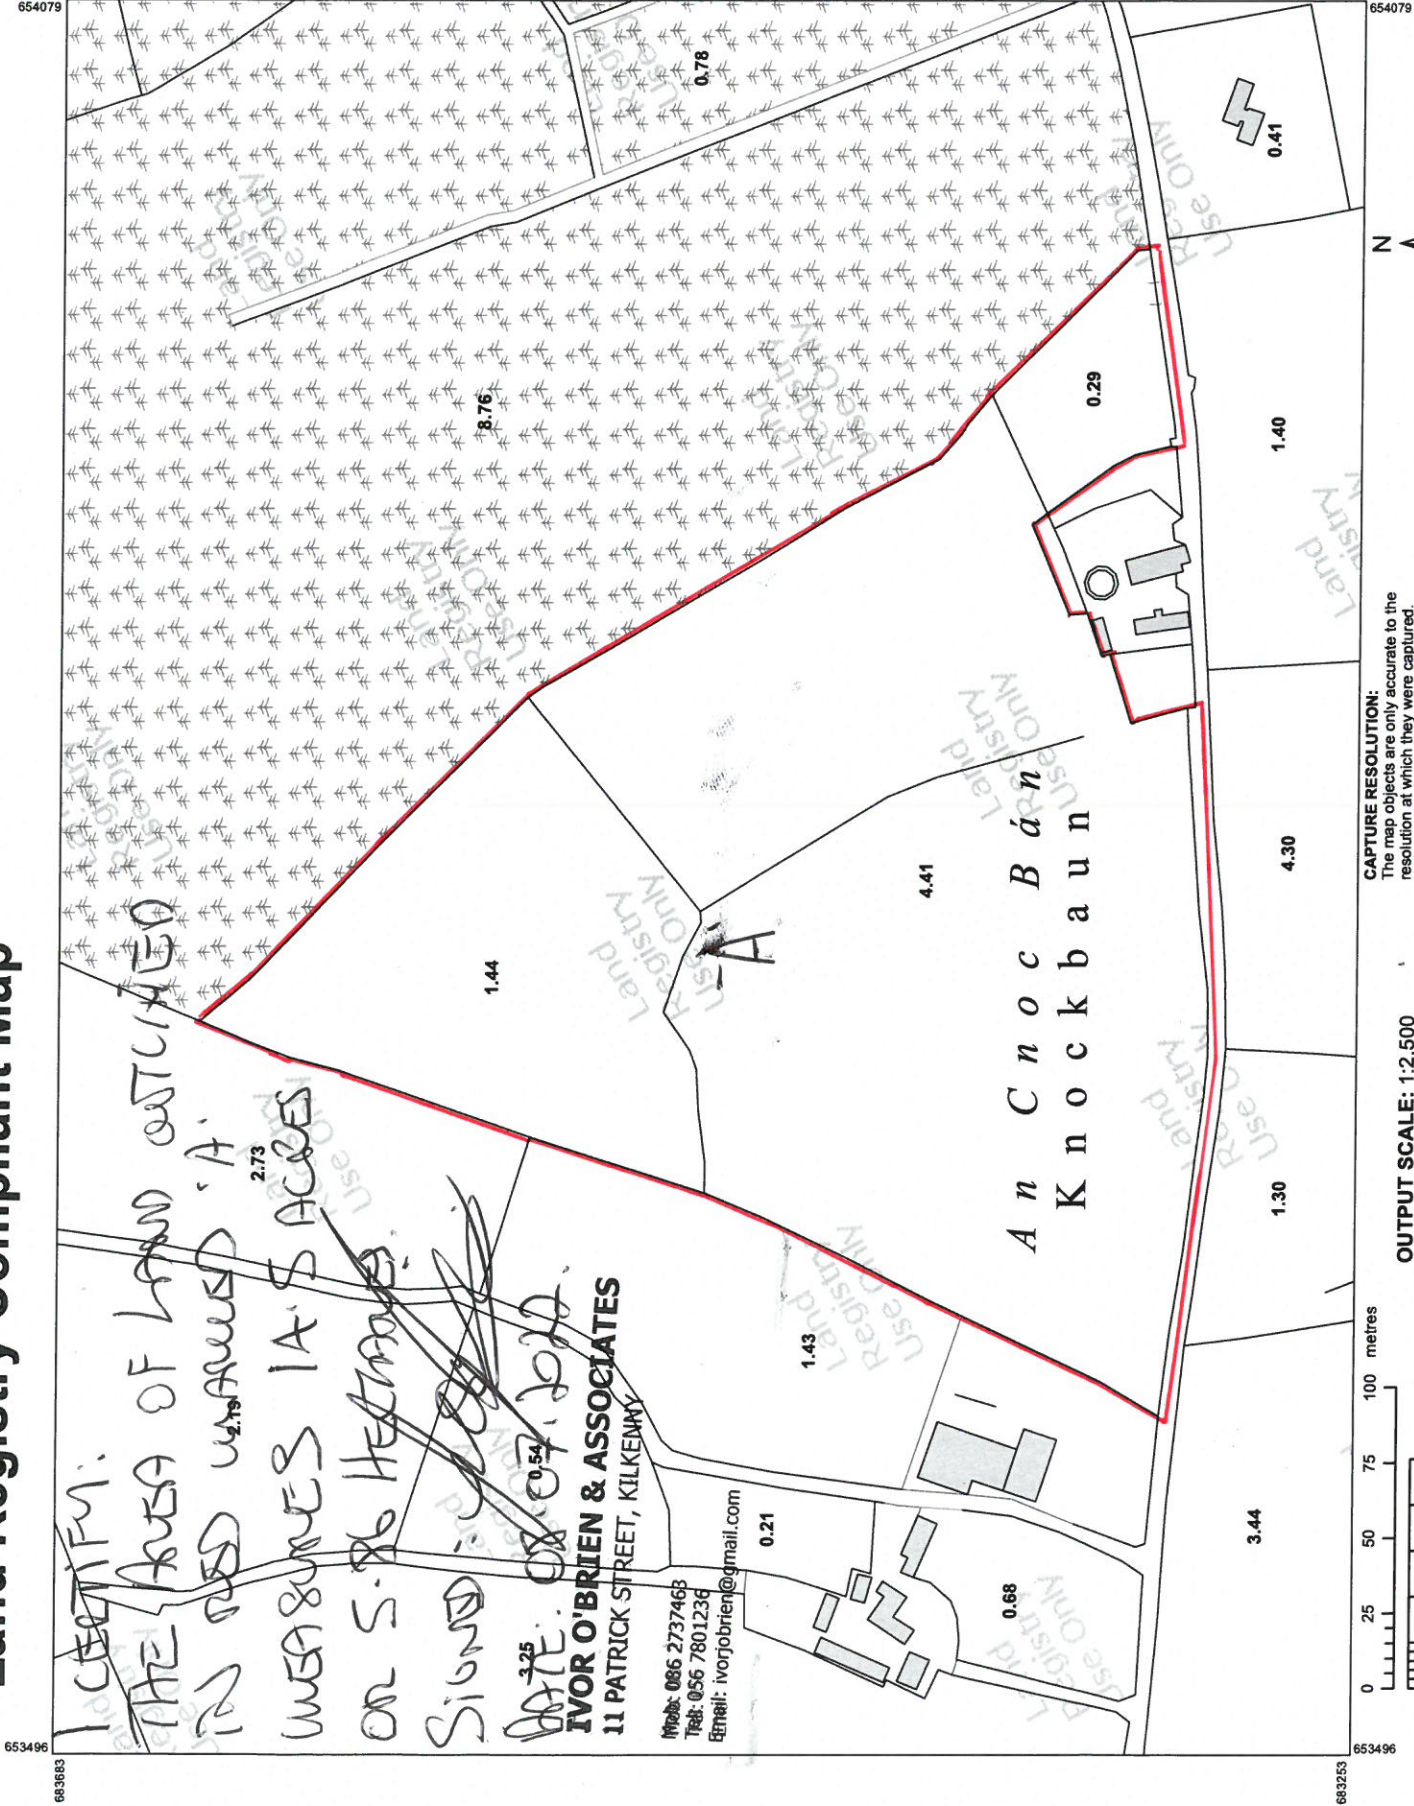

# Land Registry Compliant Map

**CENTRE COORDINATES:**  
ITM 653788,683468

**PUBLISHED:**  
08/07/2022

**ORDER NO.:**  
50279097\_1

**MAP SERIES:**  
1:5,000

**MAP SHEETS:**  
4236

**COMPILED AND PUBLISHED BY:**  
Ordnance Survey Ireland,  
Phoenix Park,  
Dublin 8,  
Ireland.

The representation on this map  
of a road, track or footpath  
is not evidence of the existence  
of a right of way.

Ordnance Survey maps  
never show legal property  
boundaries, nor do they  
show ownership of  
physical features.

© Suirbhéireacht Ordnáis Éireann,  
2022  
© Ordnance Survey Ireland, 2022  
www.osi.ie/copyright

**LEGEND:**  
<http://www.osi.ie>;  
search 'Large Scale Legend'

**CAPTURE RESOLUTION:**  
 The map objects are only accurate to the  
 resolution at which they were captured.  
 Output scale is not indicative of data capture scale.  
 Further information is available at:  
<http://www.osi.ie>; search 'Capture Resolution'