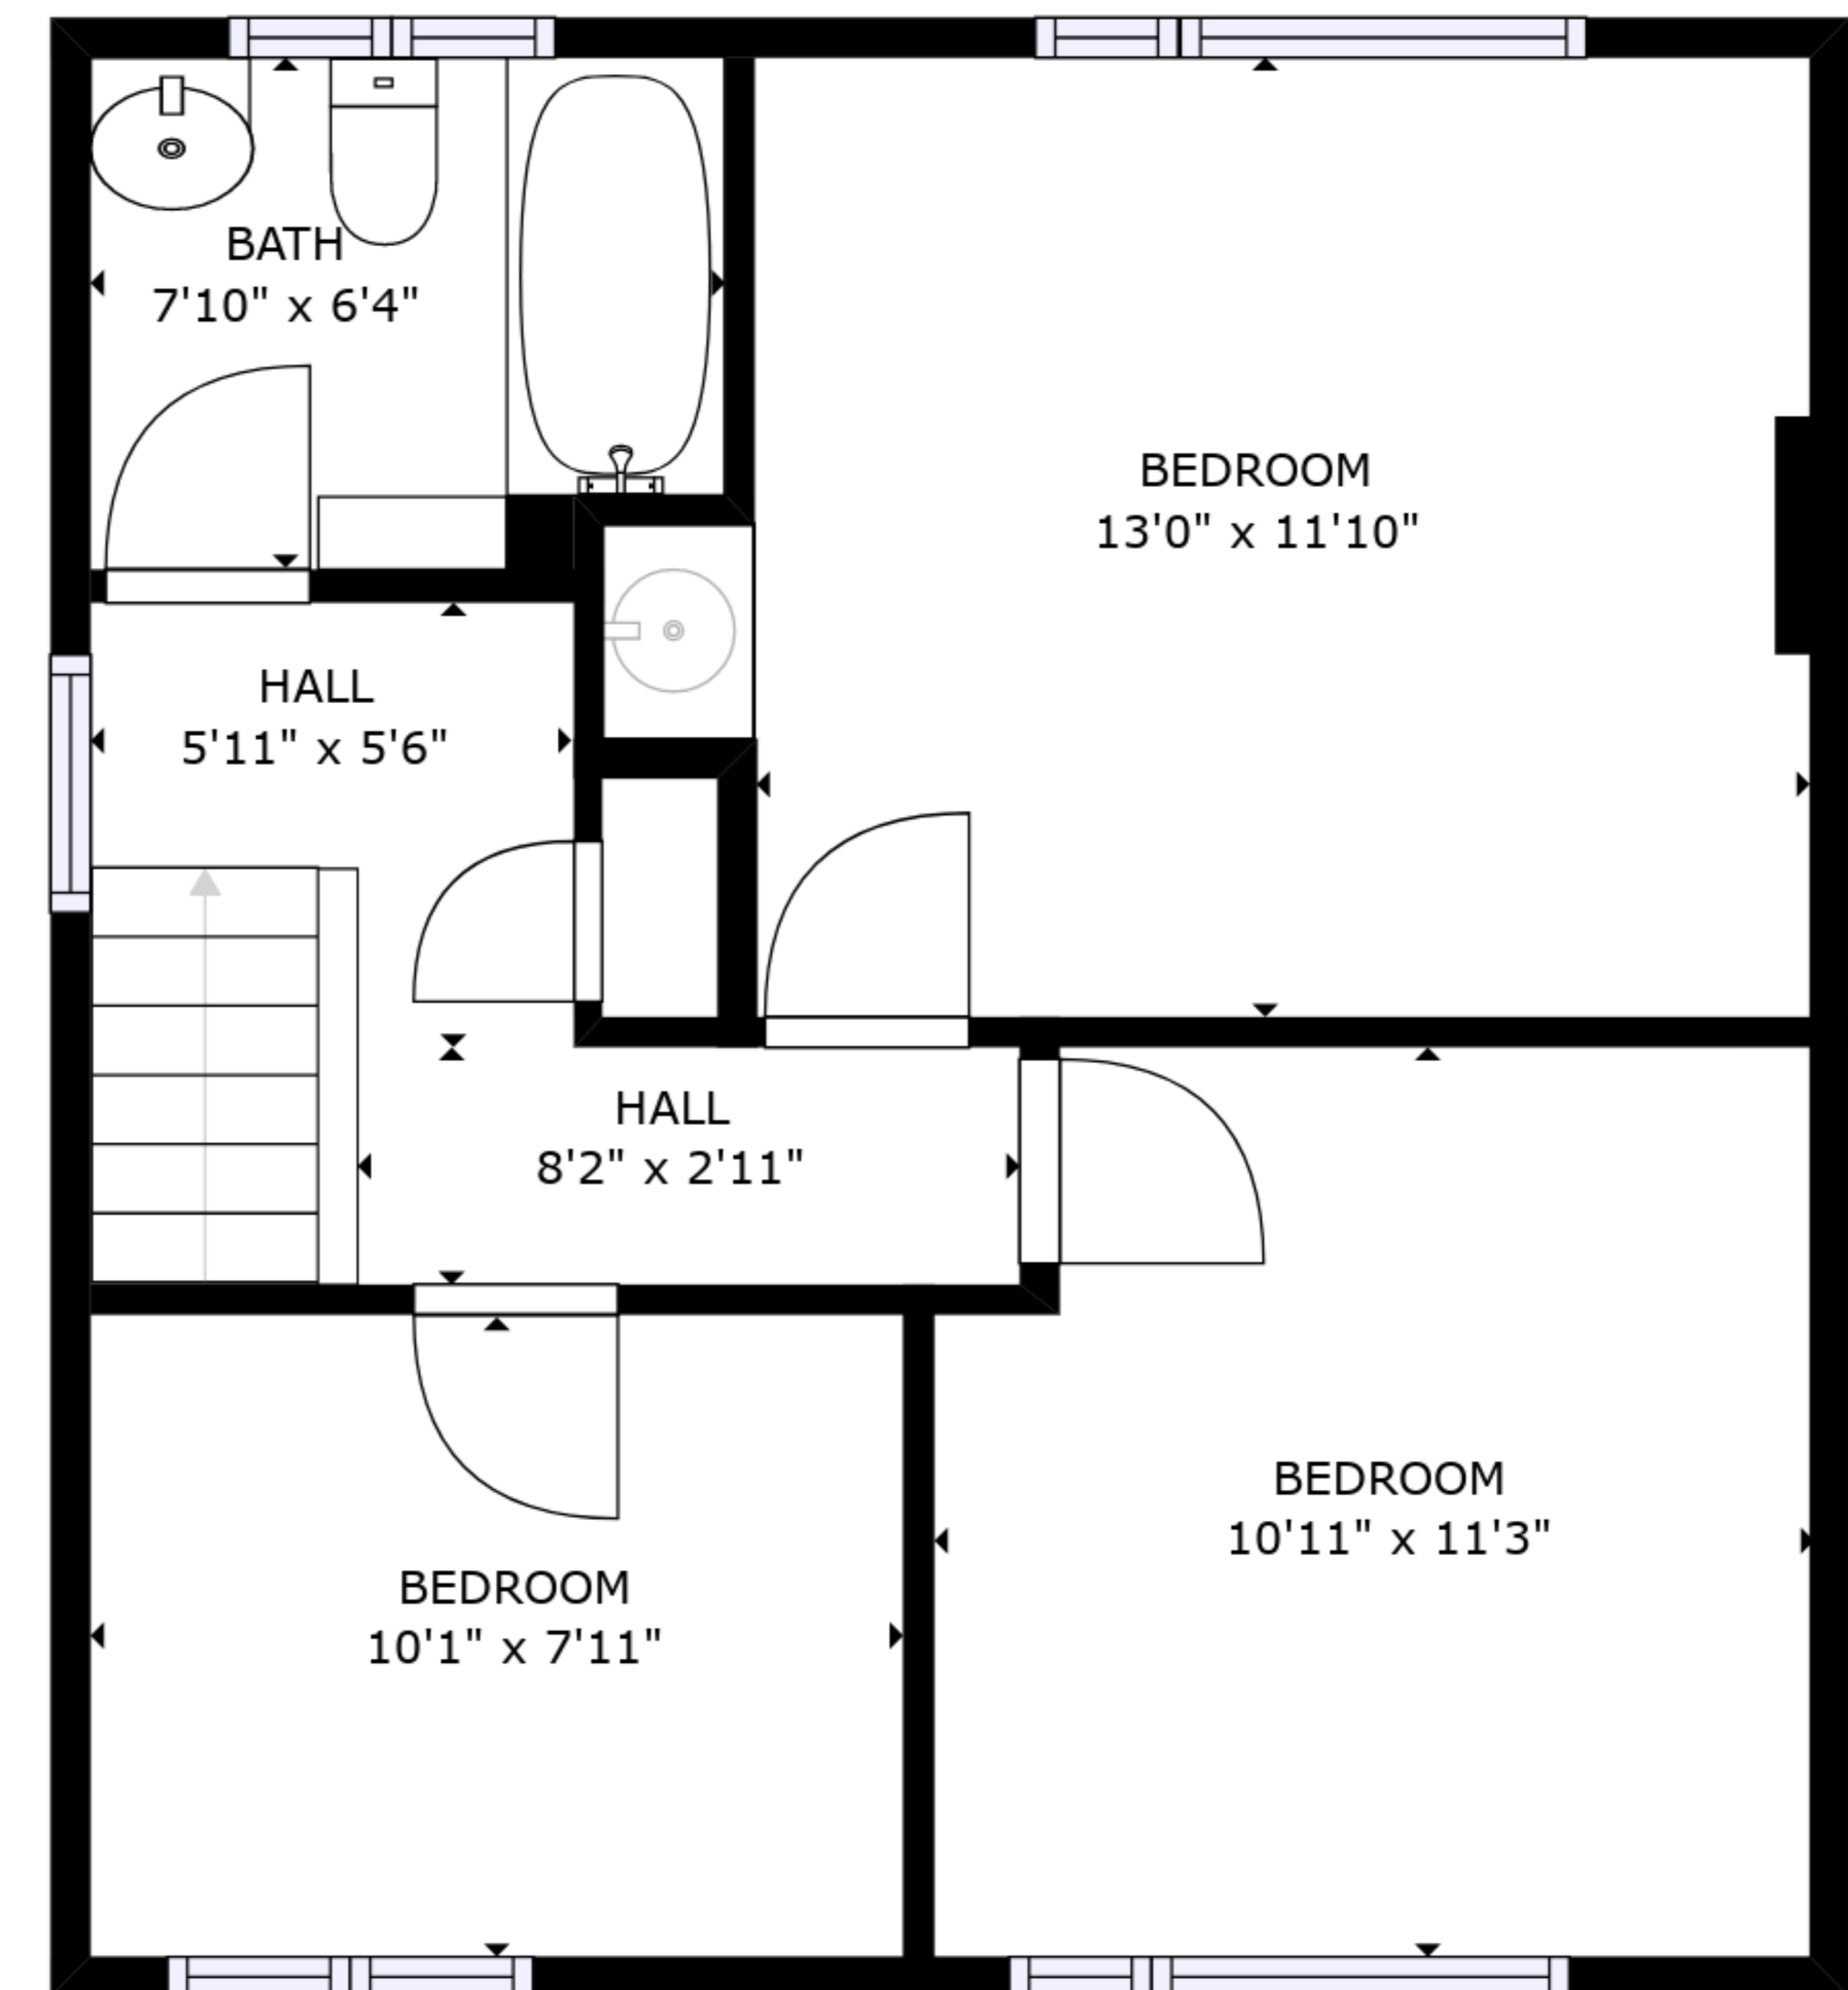

FLOOR 1

FLOOR 2

GROSS INTERNAL AREA
 FLOOR 1: 862 sq. ft, FLOOR 2: 499 sq. ft
 TOTAL: 1361 sq. ft

SIZES AND DIMENSIONS ARE APPROXIMATE, ACTUAL MAY VARY.