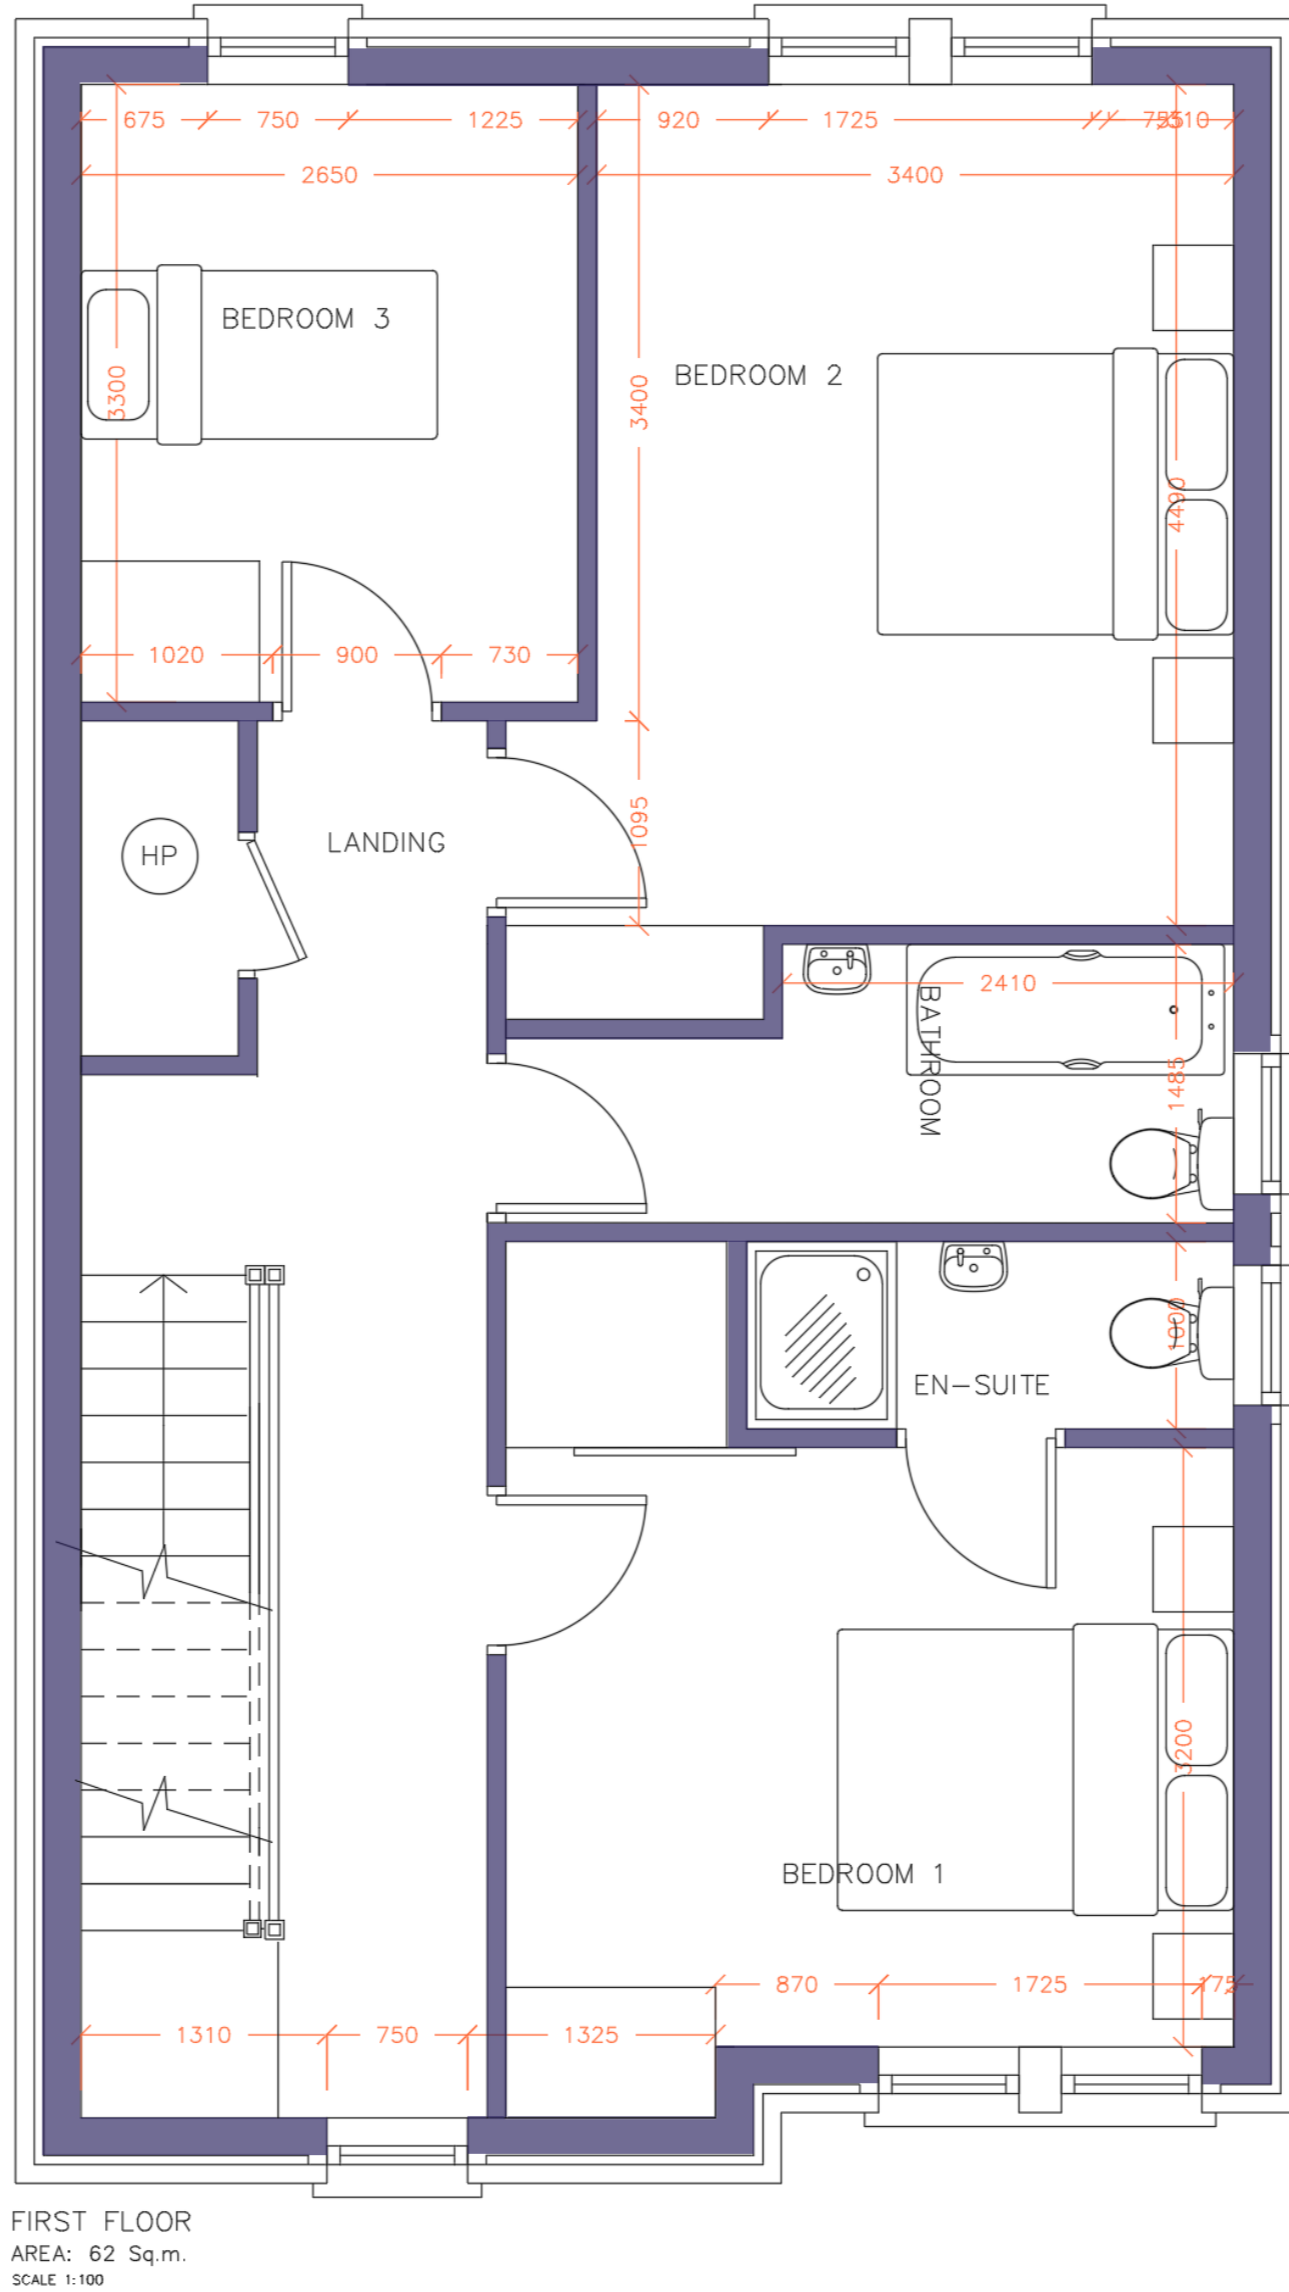

ARDA NA DEIRGE – SITE LAYOUT

ARDA NA DEIRGE – HOUSE TYPE B3

GROUND FLOOR  
 AREA: 79 Sq.m.  
 SCALE 1:100

FIRST FLOOR  
 AREA: 79 Sq.m.  
 SCALE 1:100

ATTIC  
 AREA: 27 Sq.m.  
 SCALE 1:100

# ARDA NA DEIRGE – HOUSE TYPE B3

ARDA NA DEIRGE – HOUSE TYPE A1

# ARDA NA DEIRGE – HOUSE TYPE A1