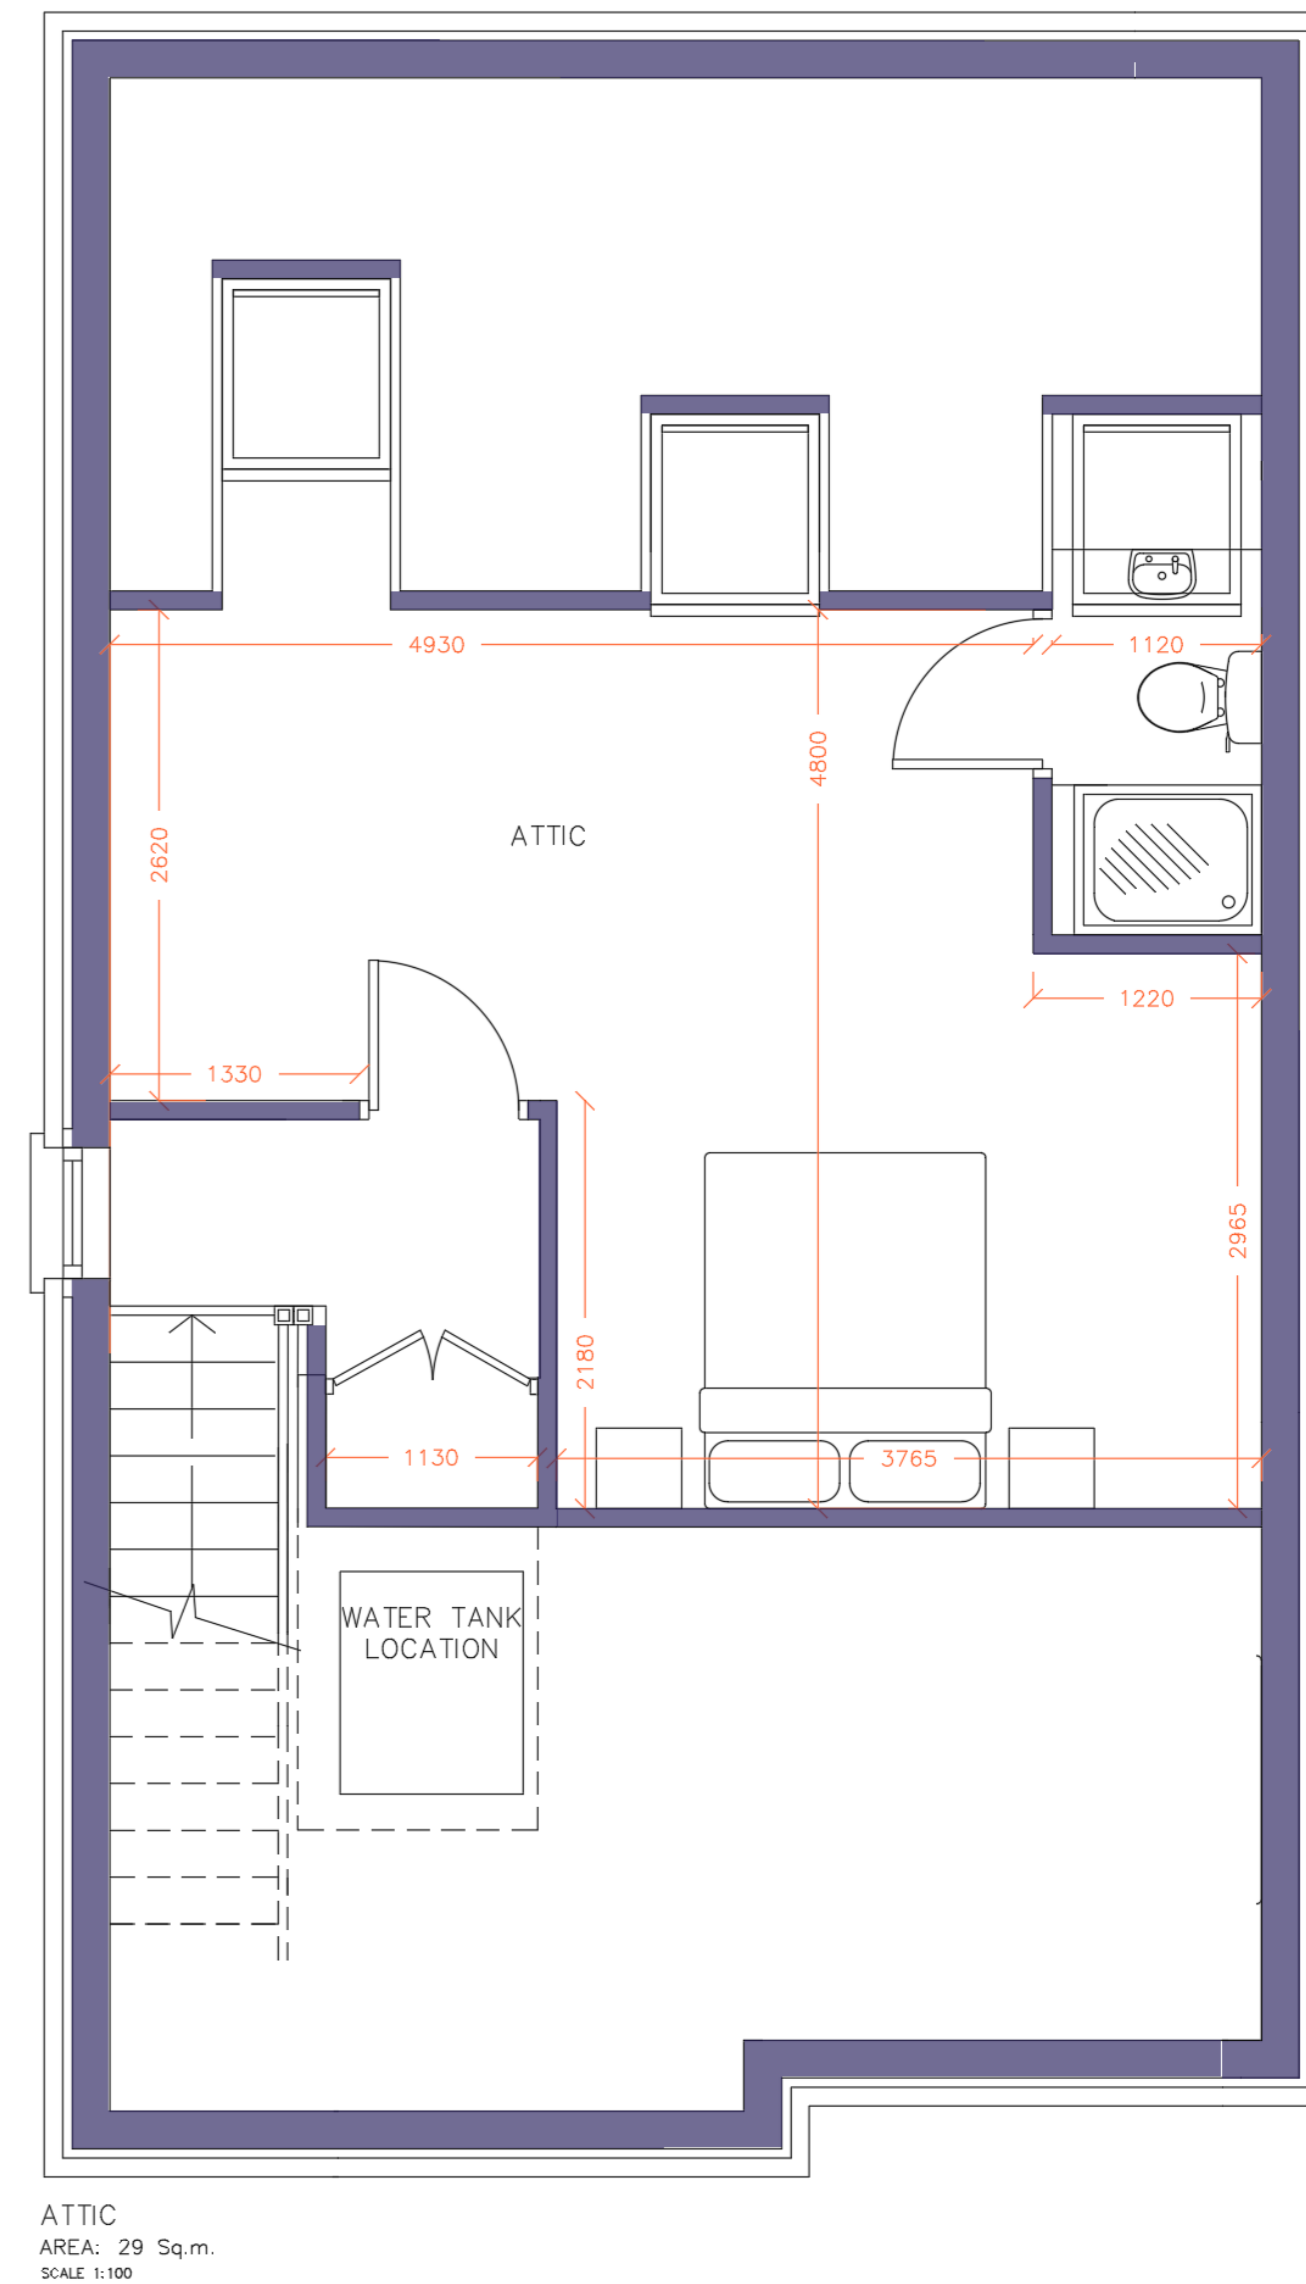

ARDA NA DEIRGE – SITE LAYOUT

ARDA NA DEIRGE – HOUSE TYPE B3

GROUND FLOOR  
 AREA: 79 Sq.m.  
 SCALE 1:100

FIRST FLOOR  
 AREA: 79 Sq.m.  
 SCALE 1:100

ATTIC  
 AREA: 27 Sq.m.  
 SCALE 1:100

# ARDA NA DEIRGE – HOUSE TYPE B3

ARDA NA DEIRGE – HOUSE TYPE A1

# ARDA NA DEIRGE – HOUSE TYPE A1