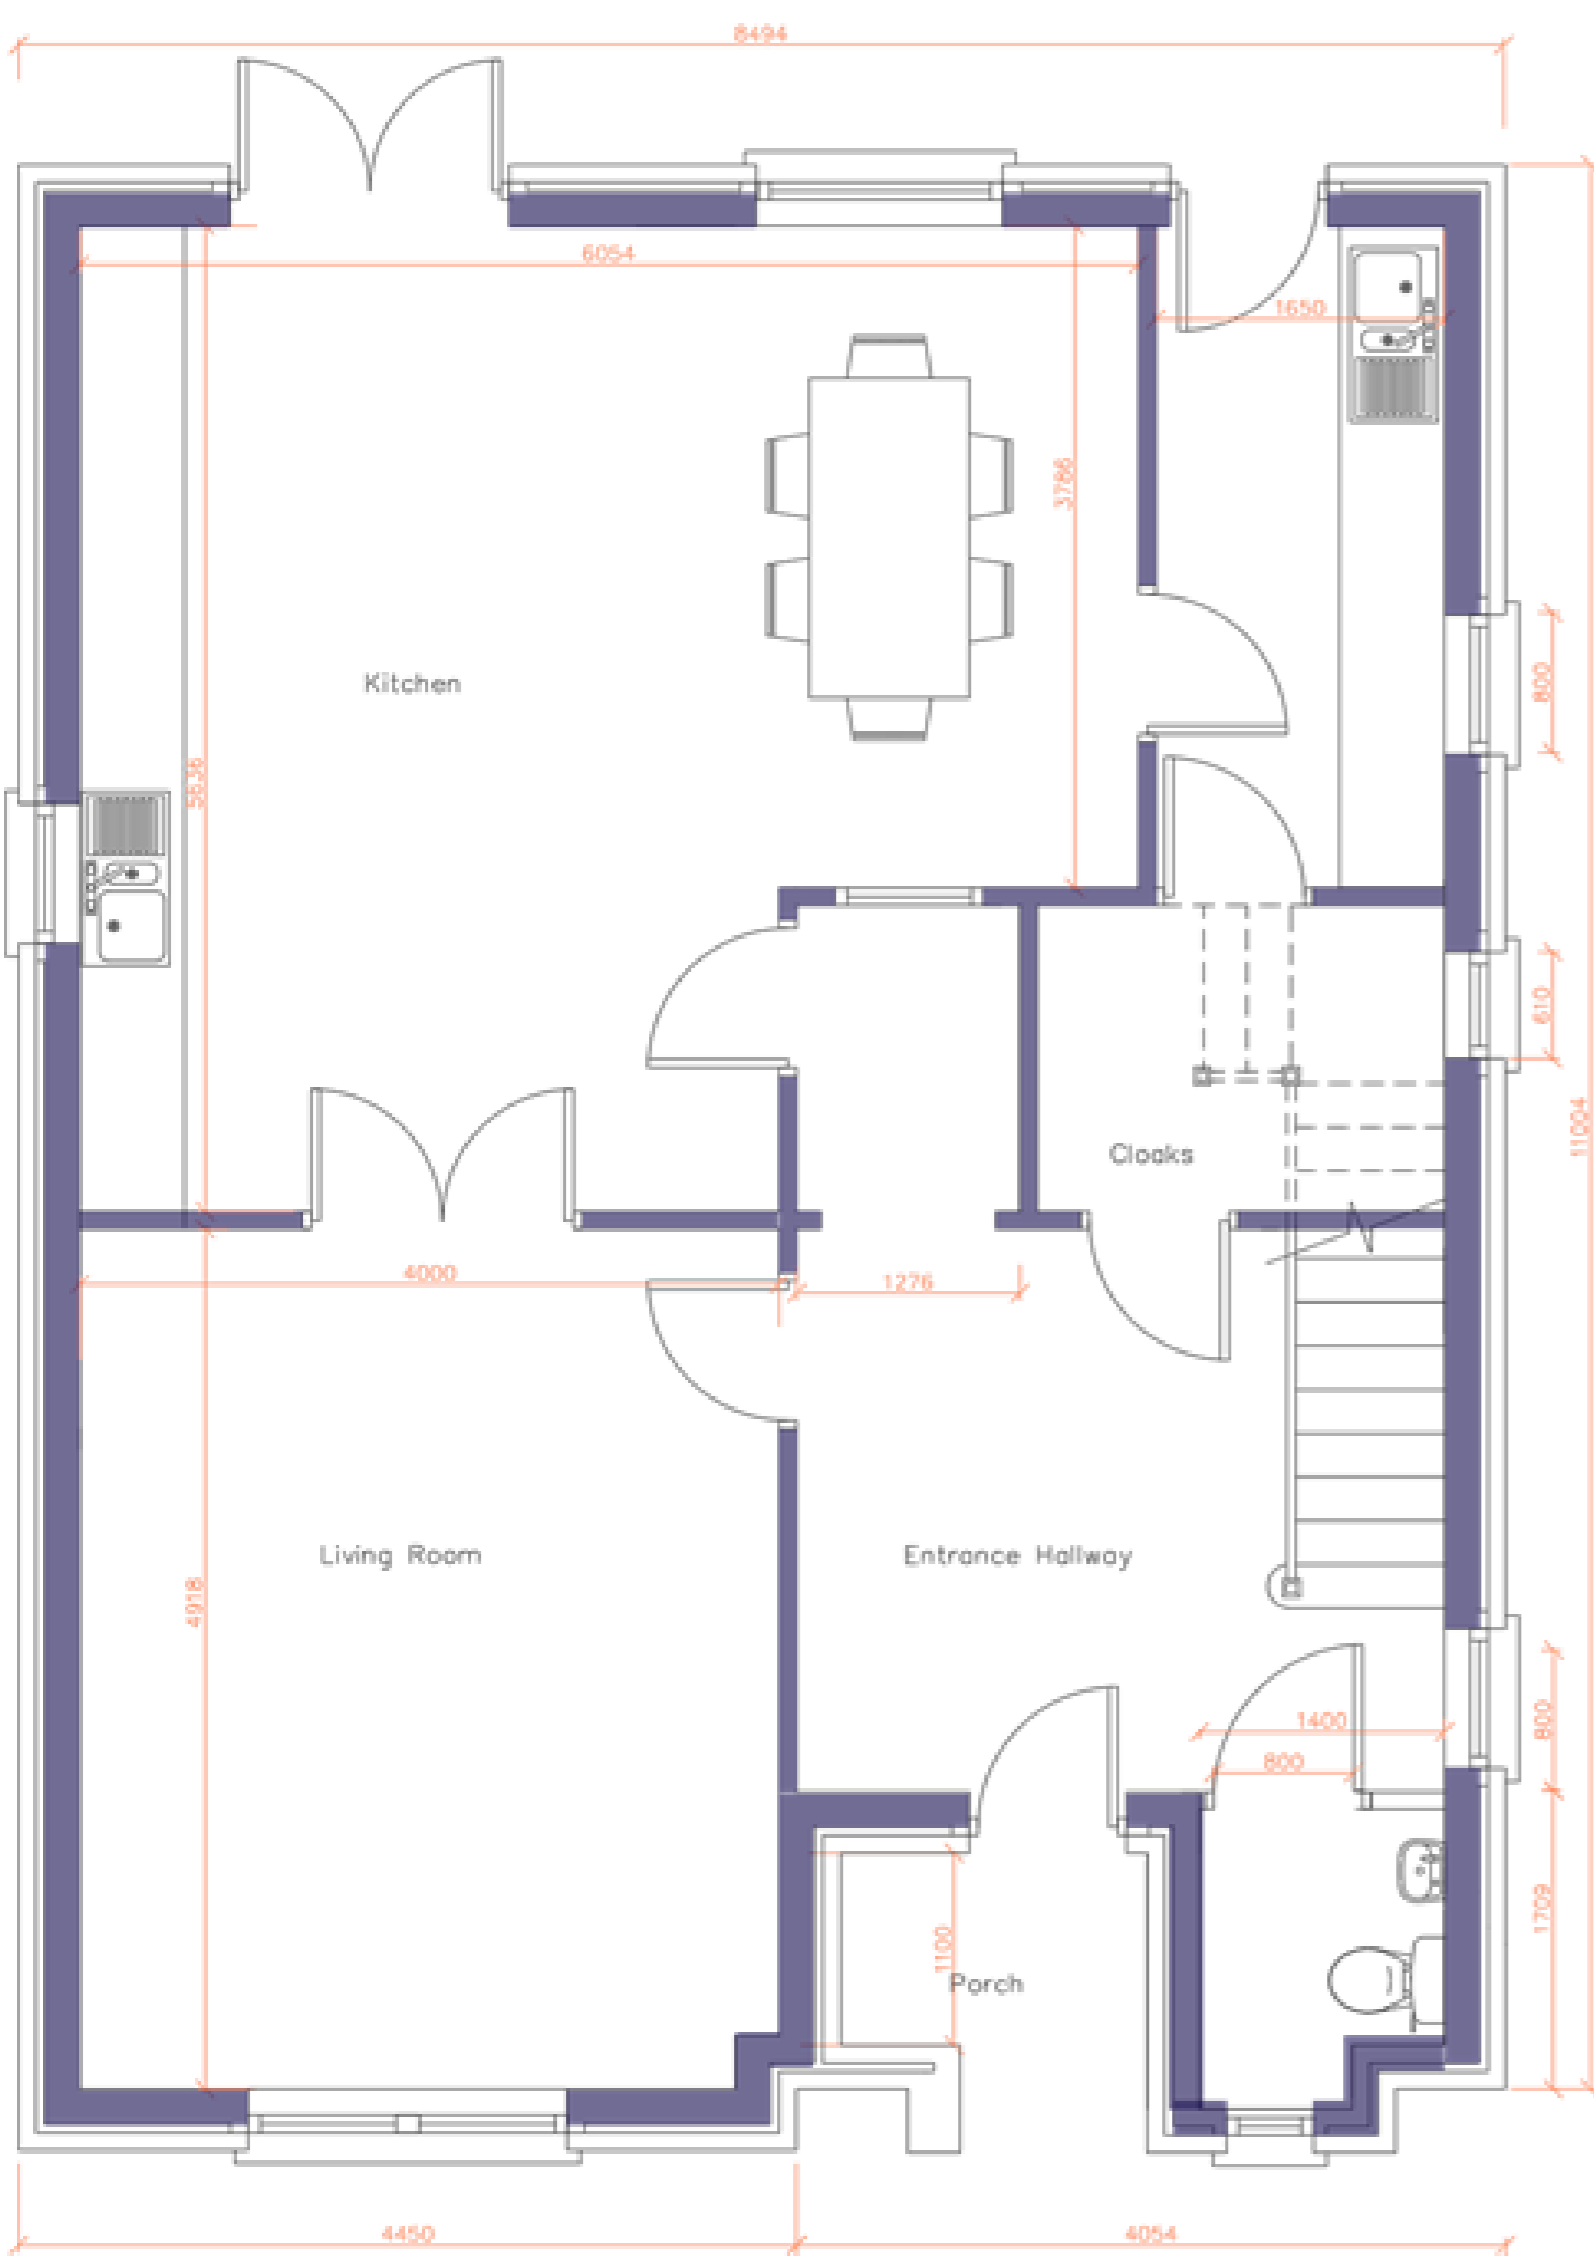

ARDA NA DEIRGE – SITE LAYOUT

ARDA NA DEIRGE – HOUSE TYPE B3

GROUND FLOOR  
 AREA: 79 Sq.m.  
 SCALE 1:100

FIRST FLOOR  
 AREA: 79 Sq.m.  
 SCALE 1:100

ATTIC  
 AREA: 27 Sq.m.  
 SCALE 1:100

# ARDA NA DEIRGE – HOUSE TYPE B3

ARDA NA DEIRGE – HOUSE TYPE A1

# ARDA NA DEIRGE – HOUSE TYPE A1