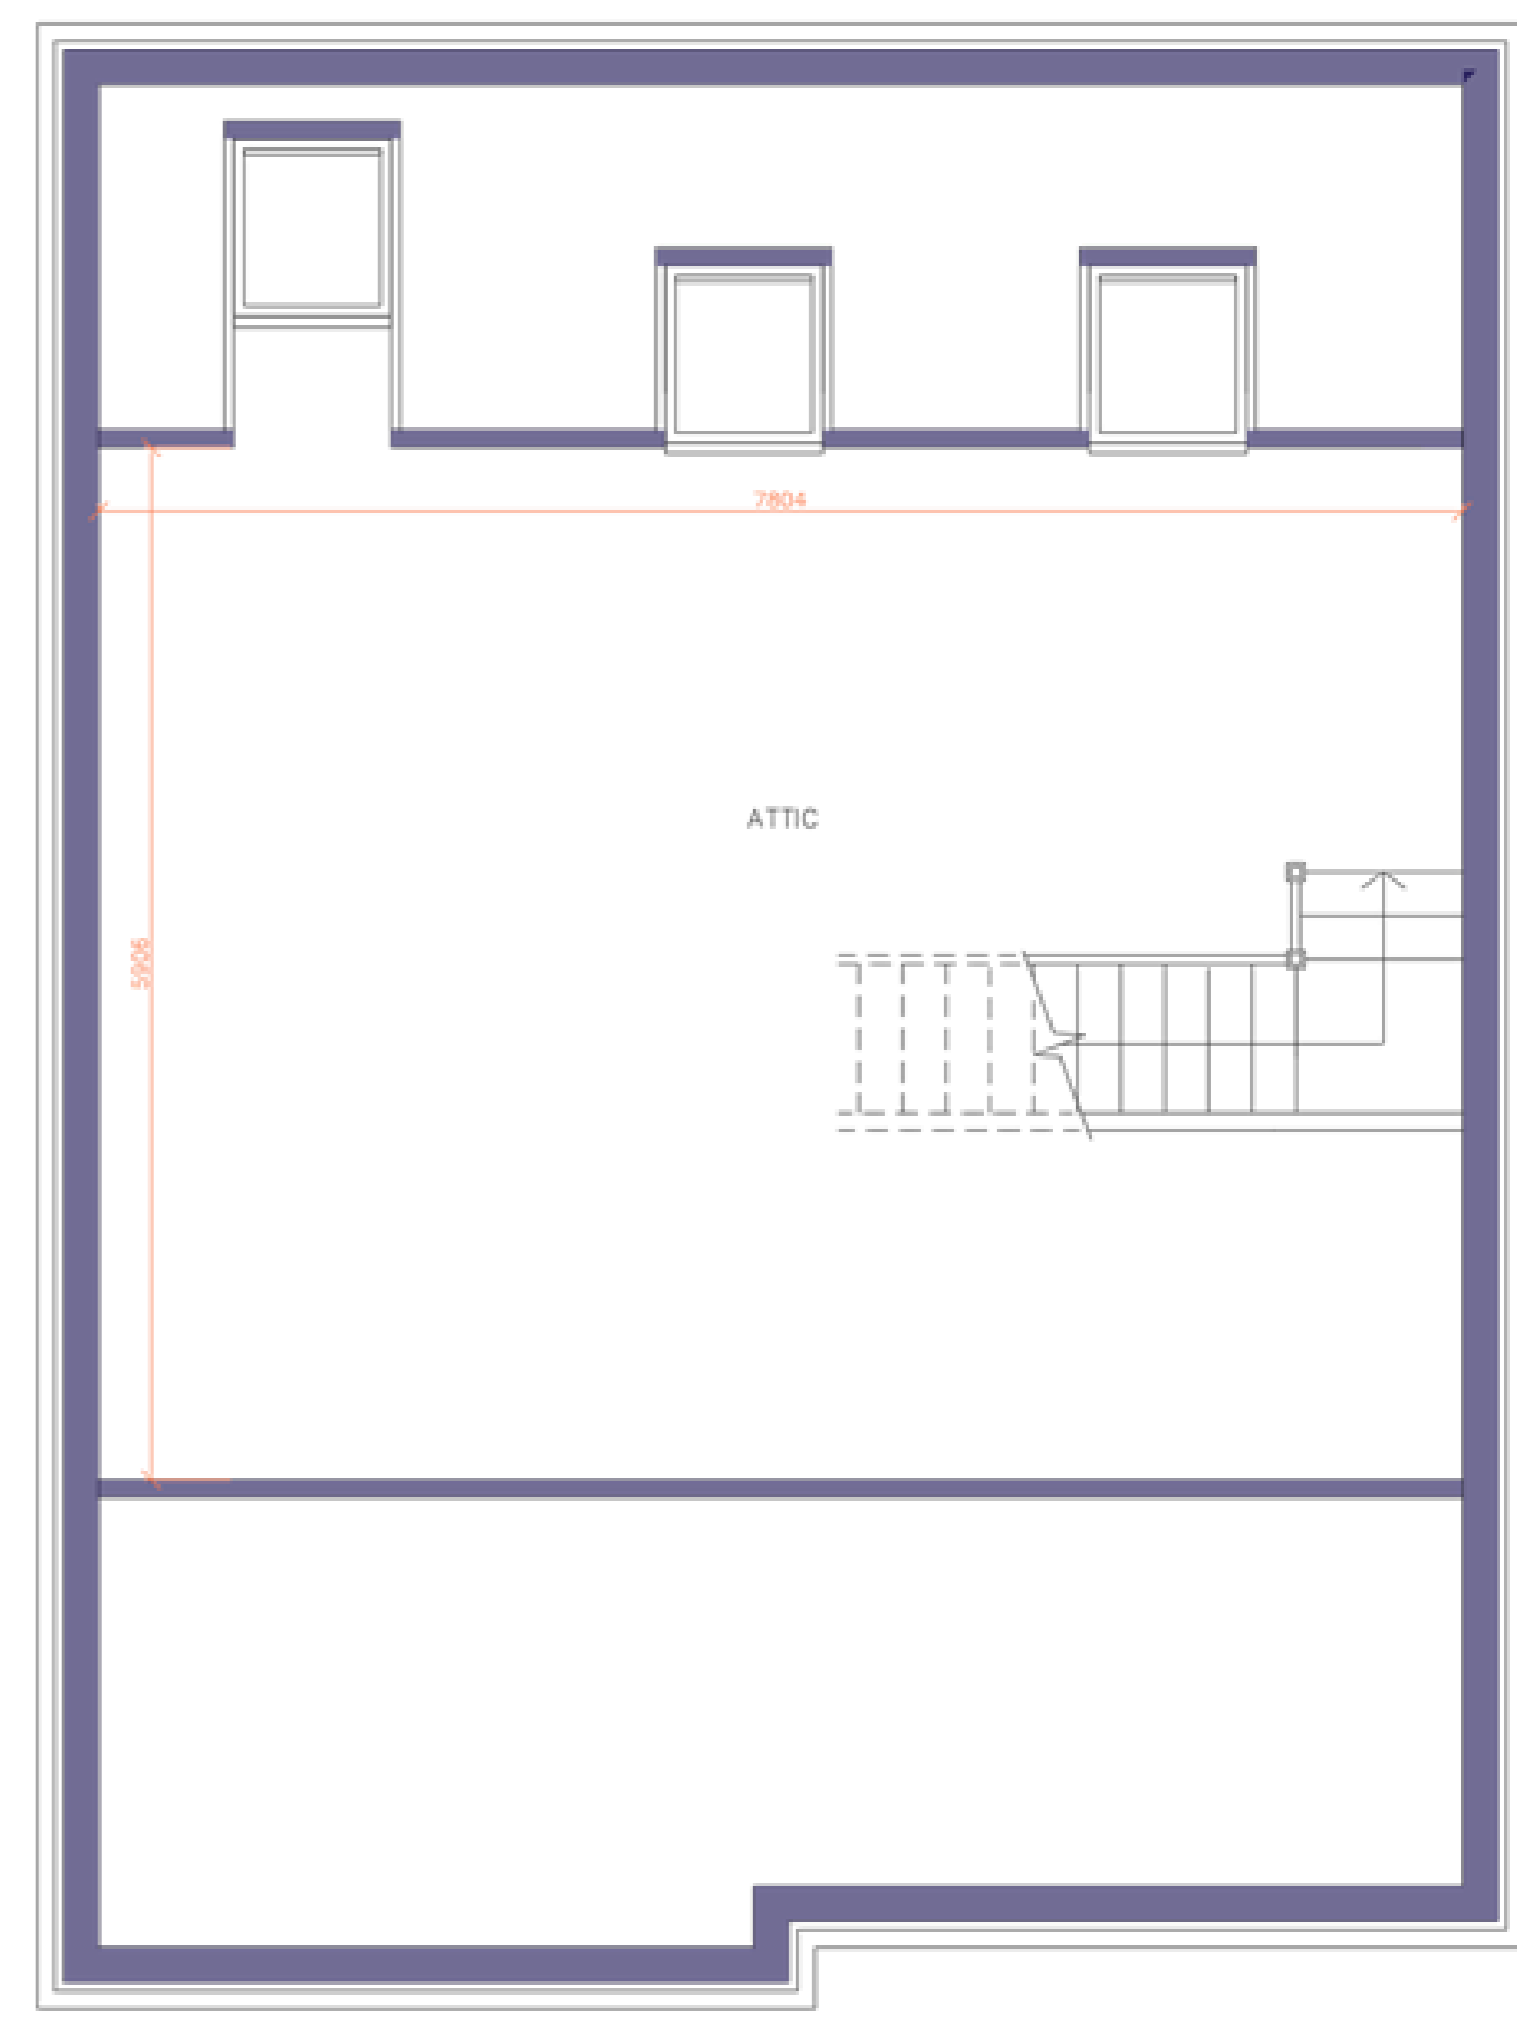

ARDA NA DEIRGE – SITE LAYOUT

ARDA NA DEIRGE – HOUSE TYPE B3

GROUND FLOOR  
 AREA: 79 Sq.m.  
 SCALE 1:100

FIRST FLOOR  
 AREA: 79 Sq.m.  
 SCALE 1:100

ATTIC  
 AREA: 27 Sq.m.  
 SCALE 1:100

# ARDA NA DEIRGE – HOUSE TYPE B3

ARDA NA DEIRGE – HOUSE TYPE A1

# ARDA NA DEIRGE – HOUSE TYPE A1