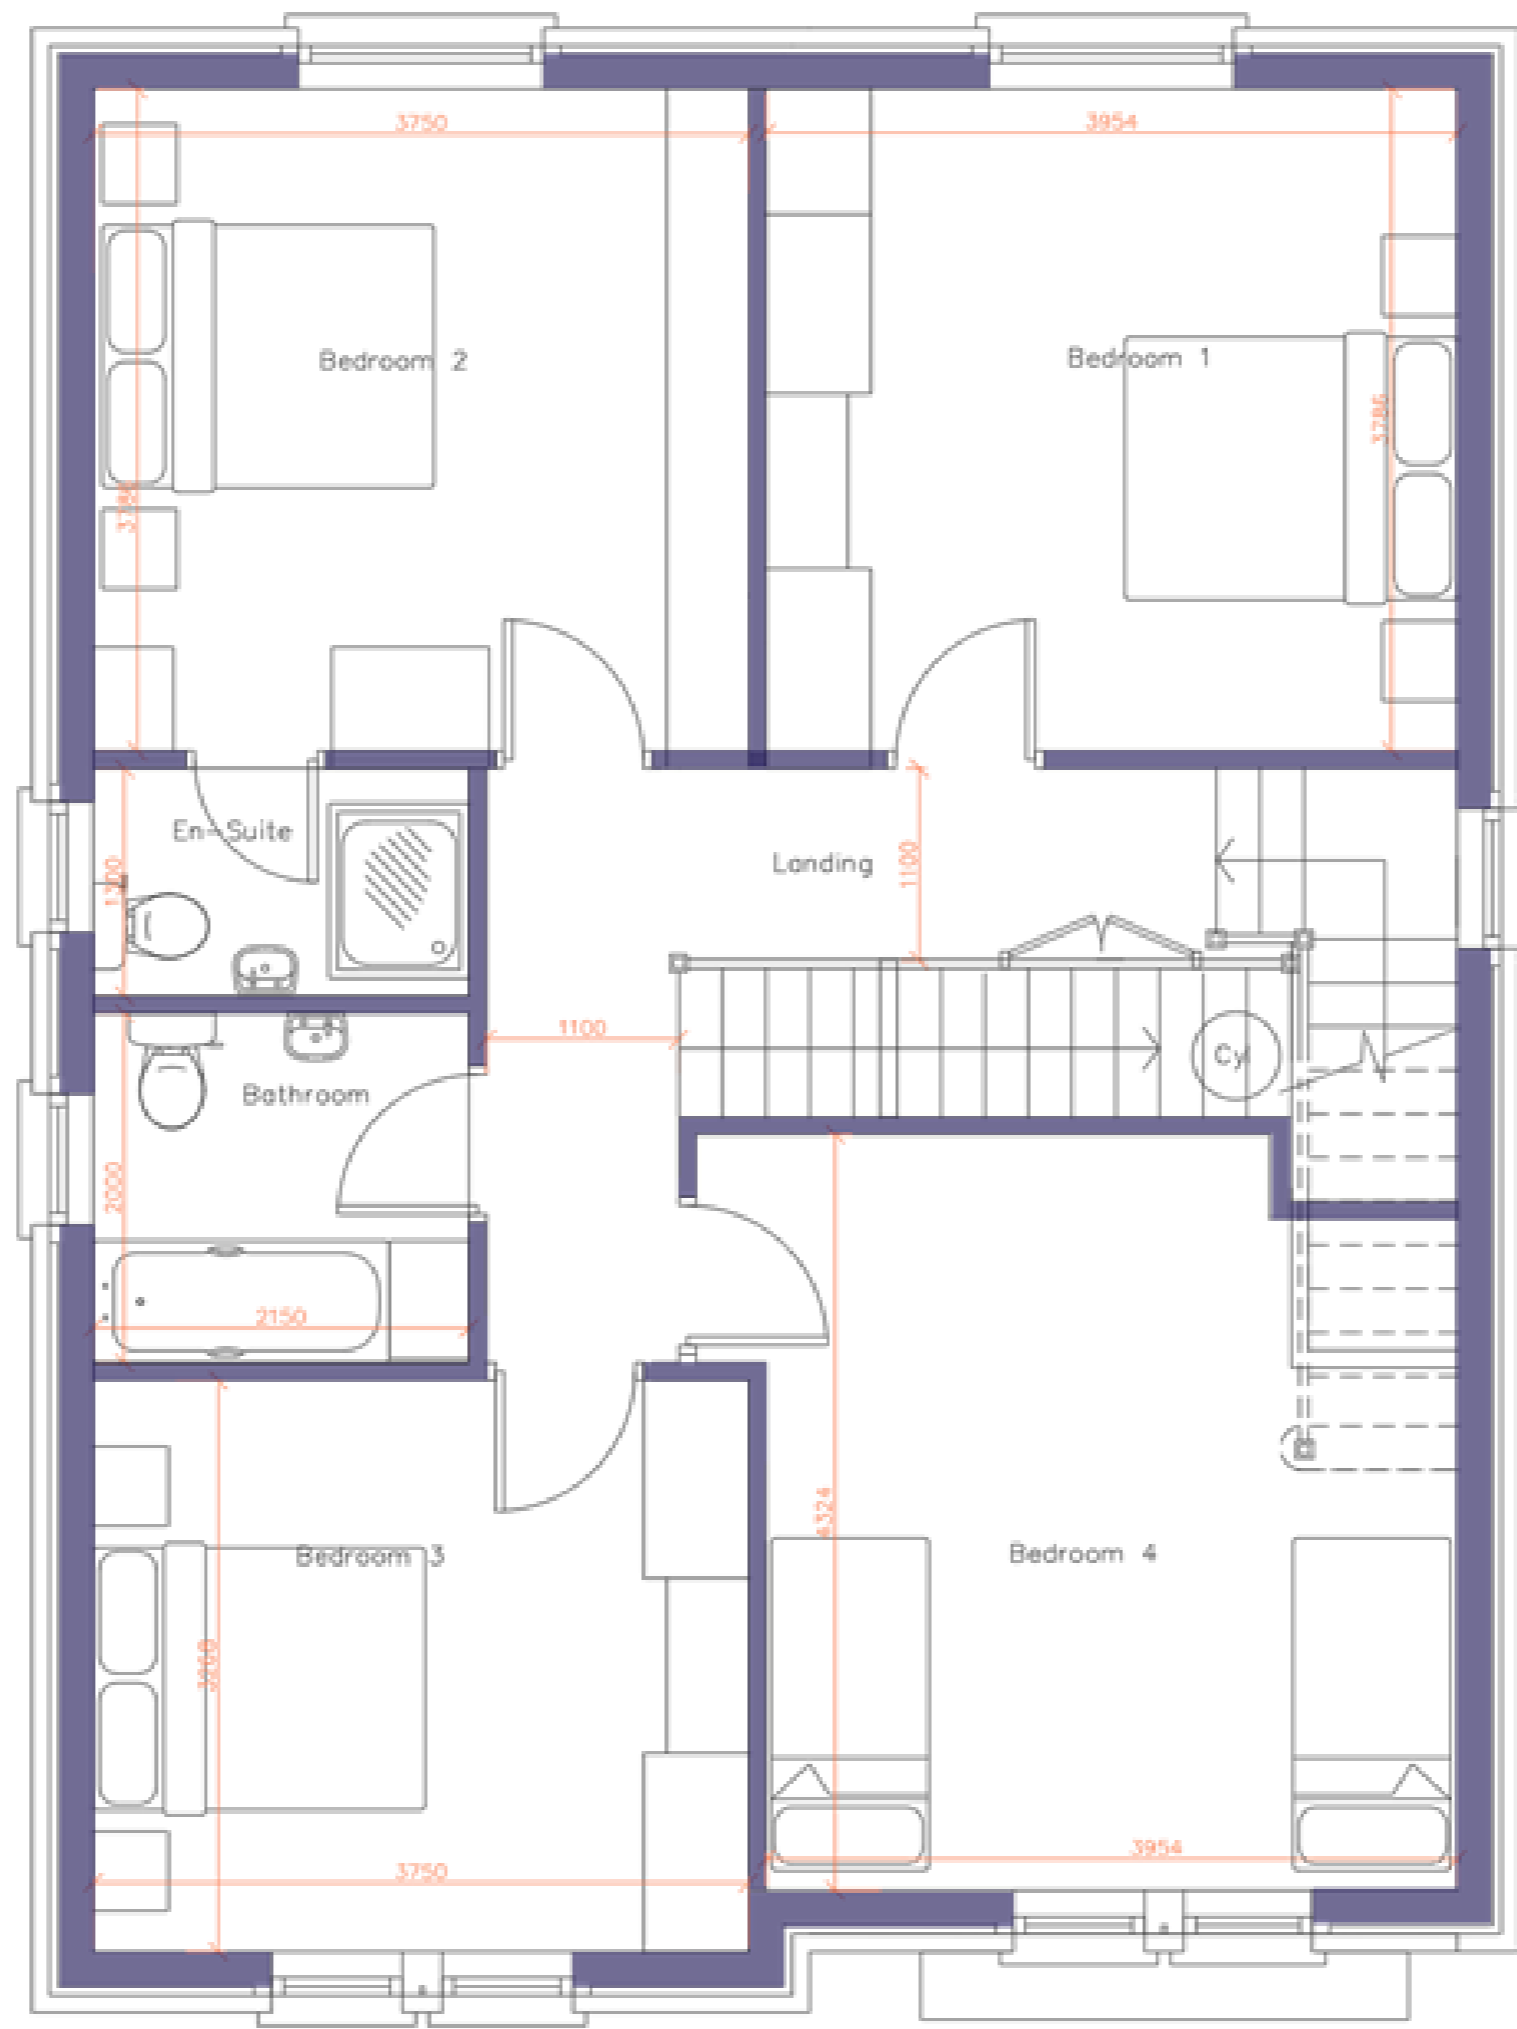

ARDA NA DEIRGE – SITE LAYOUT

ARDA NA DEIRGE – HOUSE TYPE B3

GROUND FLOOR  
 AREA: 79 Sq.m.  
 SCALE 1:100

FIRST FLOOR  
 AREA: 79 Sq.m.  
 SCALE 1:100

ATTIC  
 AREA: 27 Sq.m.  
 SCALE 1:100

# ARDA NA DEIRGE – HOUSE TYPE B3

ARDA NA DEIRGE – HOUSE TYPE A1

# ARDA NA DEIRGE – HOUSE TYPE A1