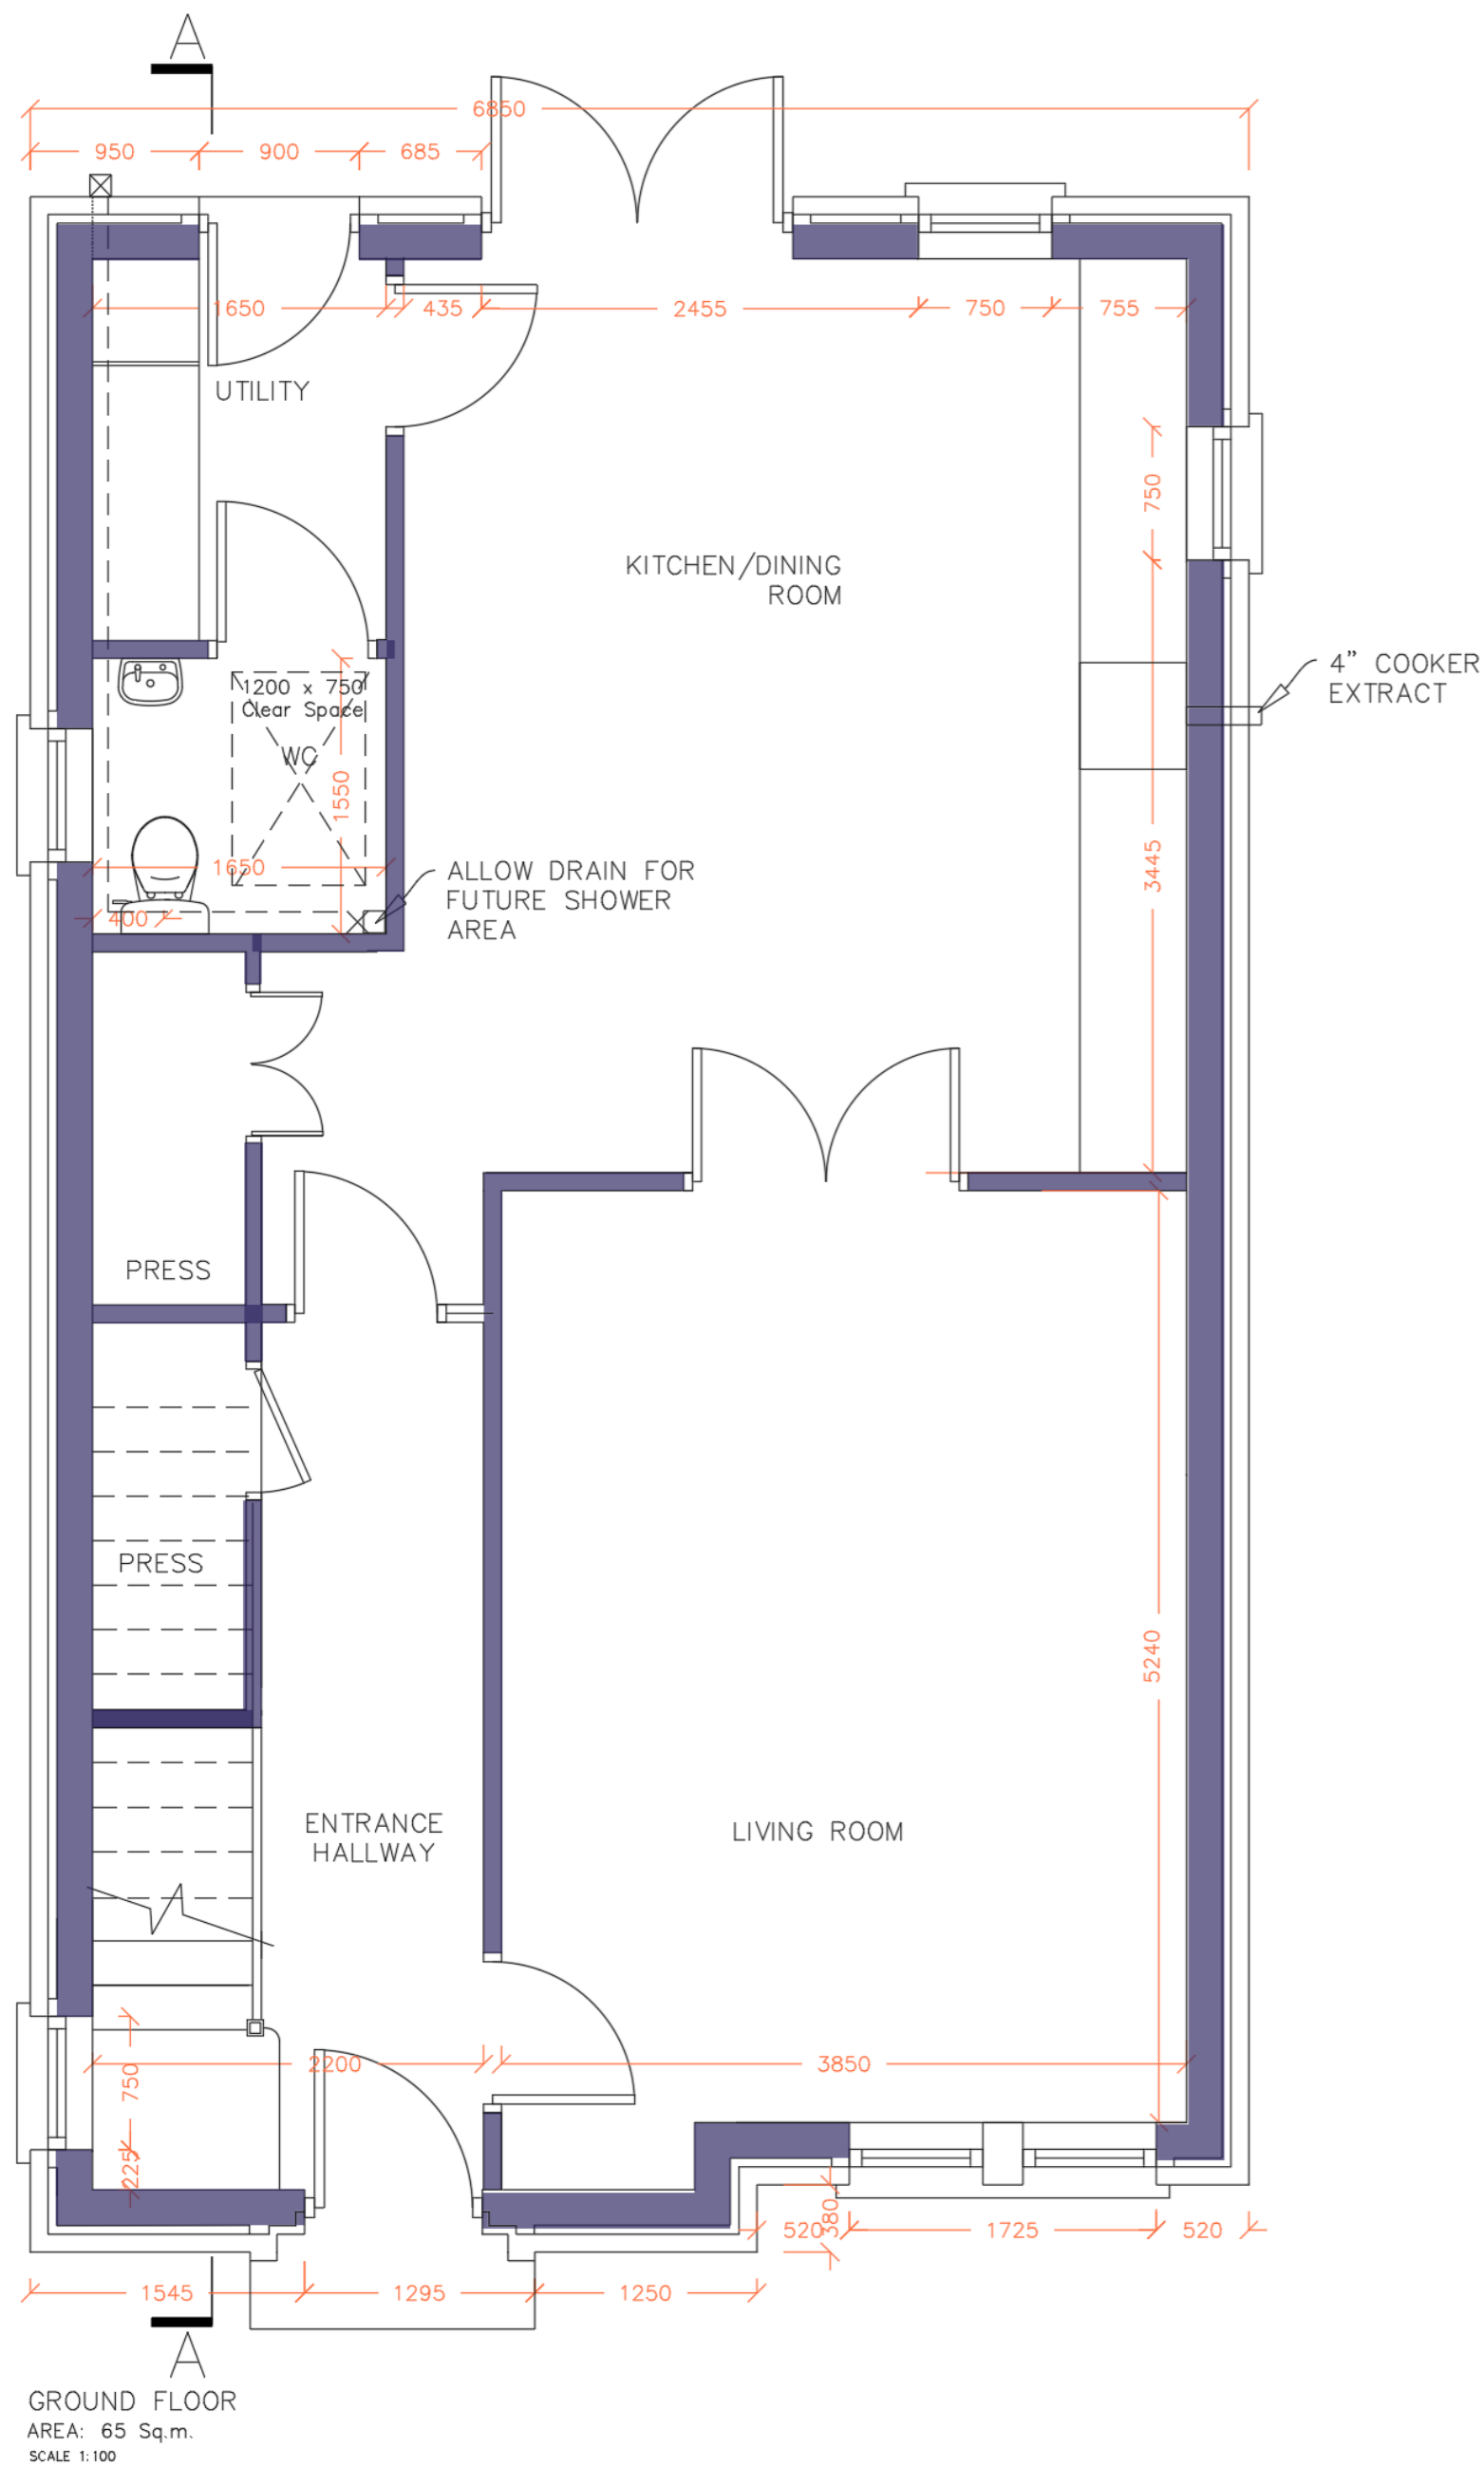

ARDA NA DEIRGE – SITE LAYOUT

ARDA NA DEIRGE – HOUSE TYPE B3

GROUND FLOOR  
 AREA: 79 Sq.m.  
 SCALE 1:100

FIRST FLOOR  
 AREA: 79 Sq.m.  
 SCALE 1:100

ATTIC  
 AREA: 27 Sq.m.  
 SCALE 1:100

# ARDA NA DEIRGE – HOUSE TYPE B3

ARDA NA DEIRGE – HOUSE TYPE A1

# ARDA NA DEIRGE – HOUSE TYPE A1