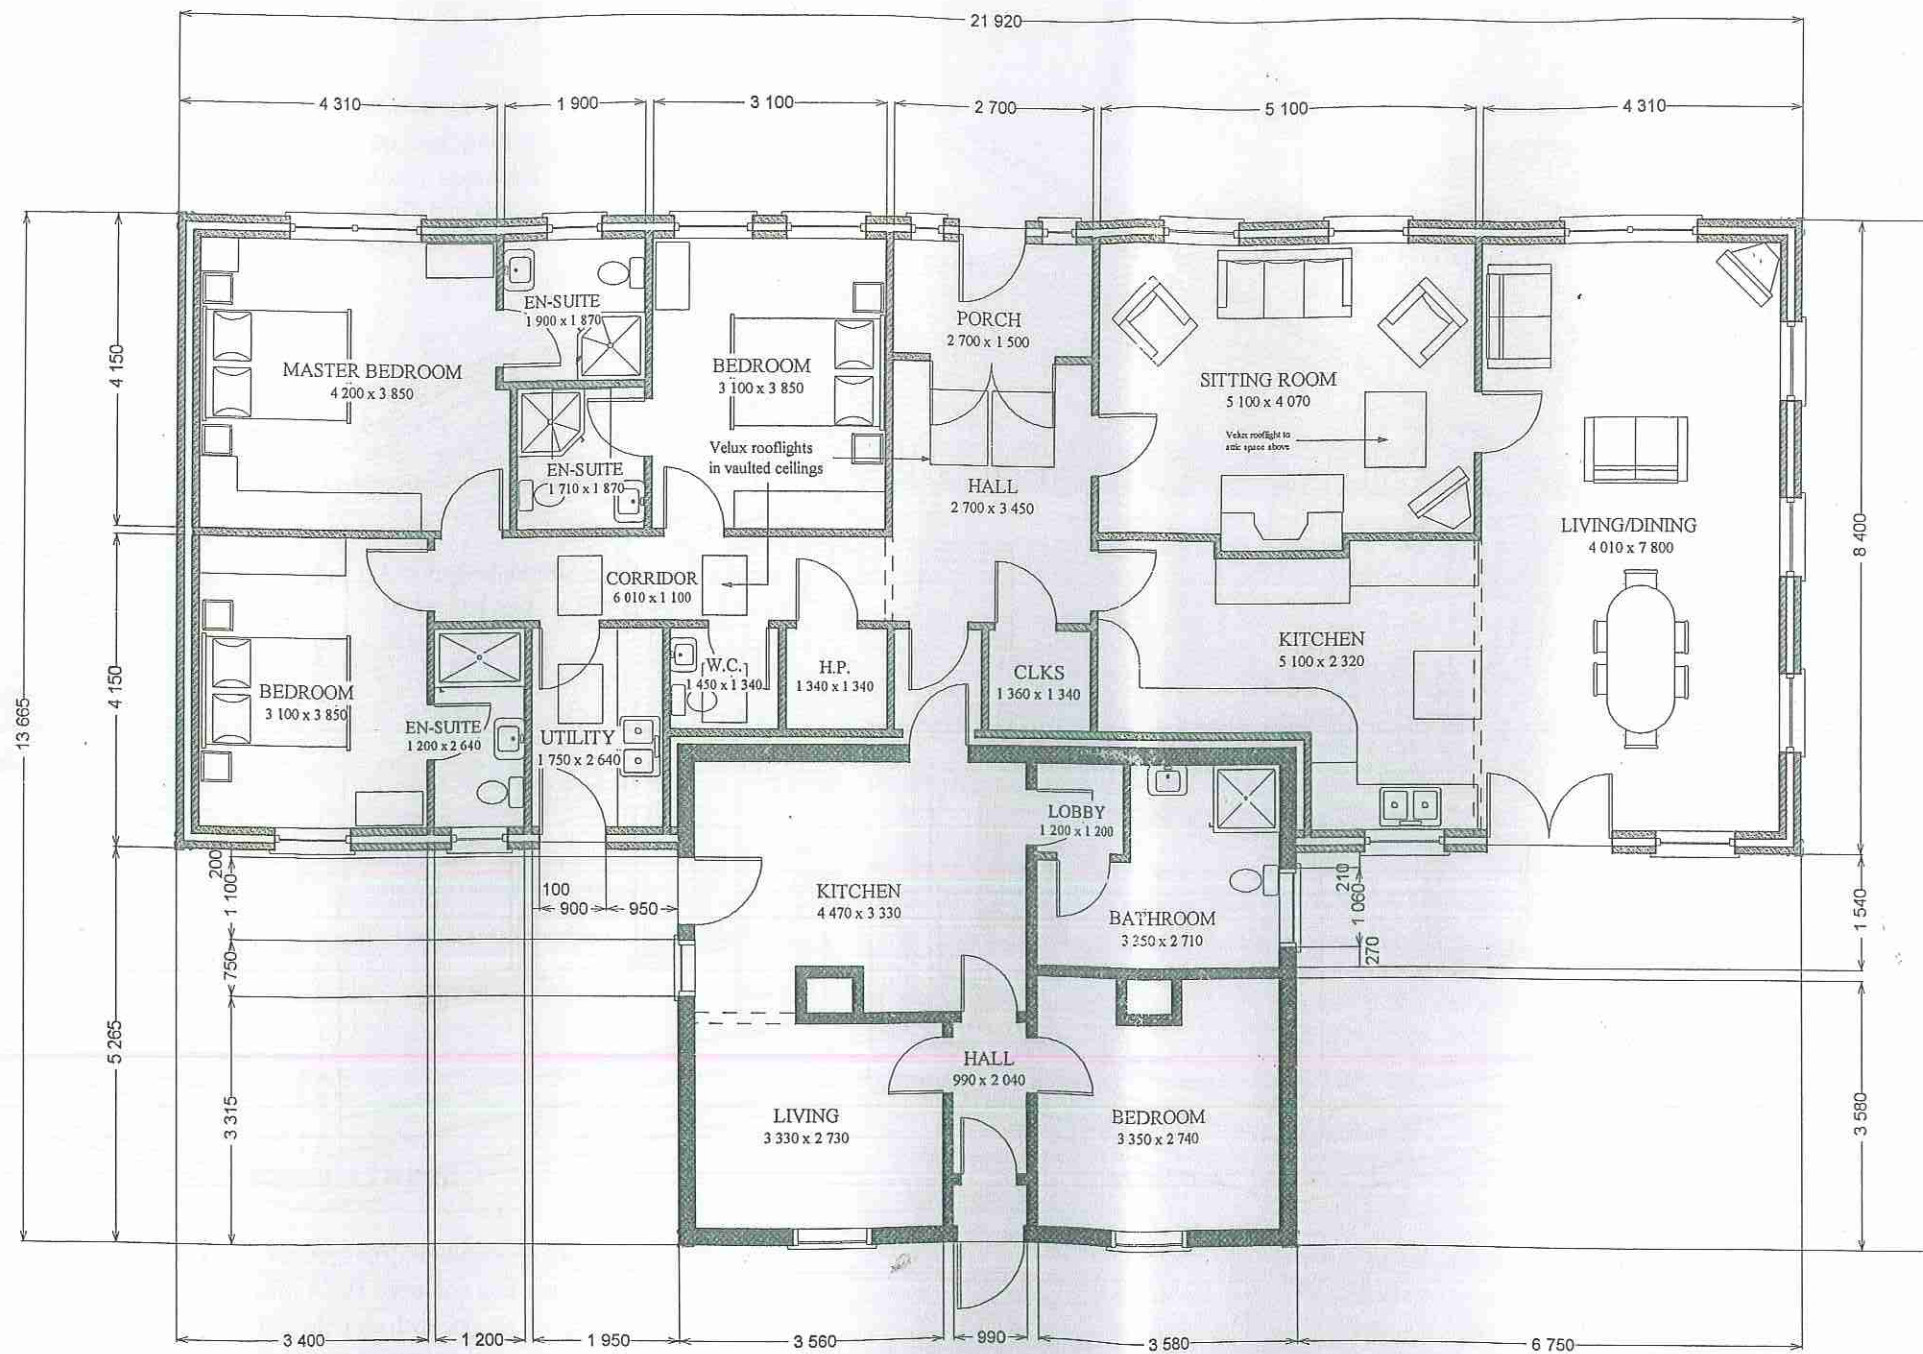

This drawing is for planning permission purposes only and shall be used for no other purpose without the prior consent of David Gregory Design, Sunnybank, Kilpedder, Co. Wicklow.

Do not scale off this drawing. All dimensions to be verified on-site by main contractor before the commencement of works. Report all discrepancies to the Architect/Engineer immediately. This drawing to be read in conjunction with all related Architects and/or Engineers drawings and other relevant information

DIMENSION PLAN

**DAVID GREGORY DESIGN**  
 Engineering & Planning Consultants,  
 Sunnybank, Kilpedder, Co. Wicklow.  
 Tel.: 0876791541, Fax.: 01 - 2865431  
 Scale: 1 : 100 Drg. No.: A4